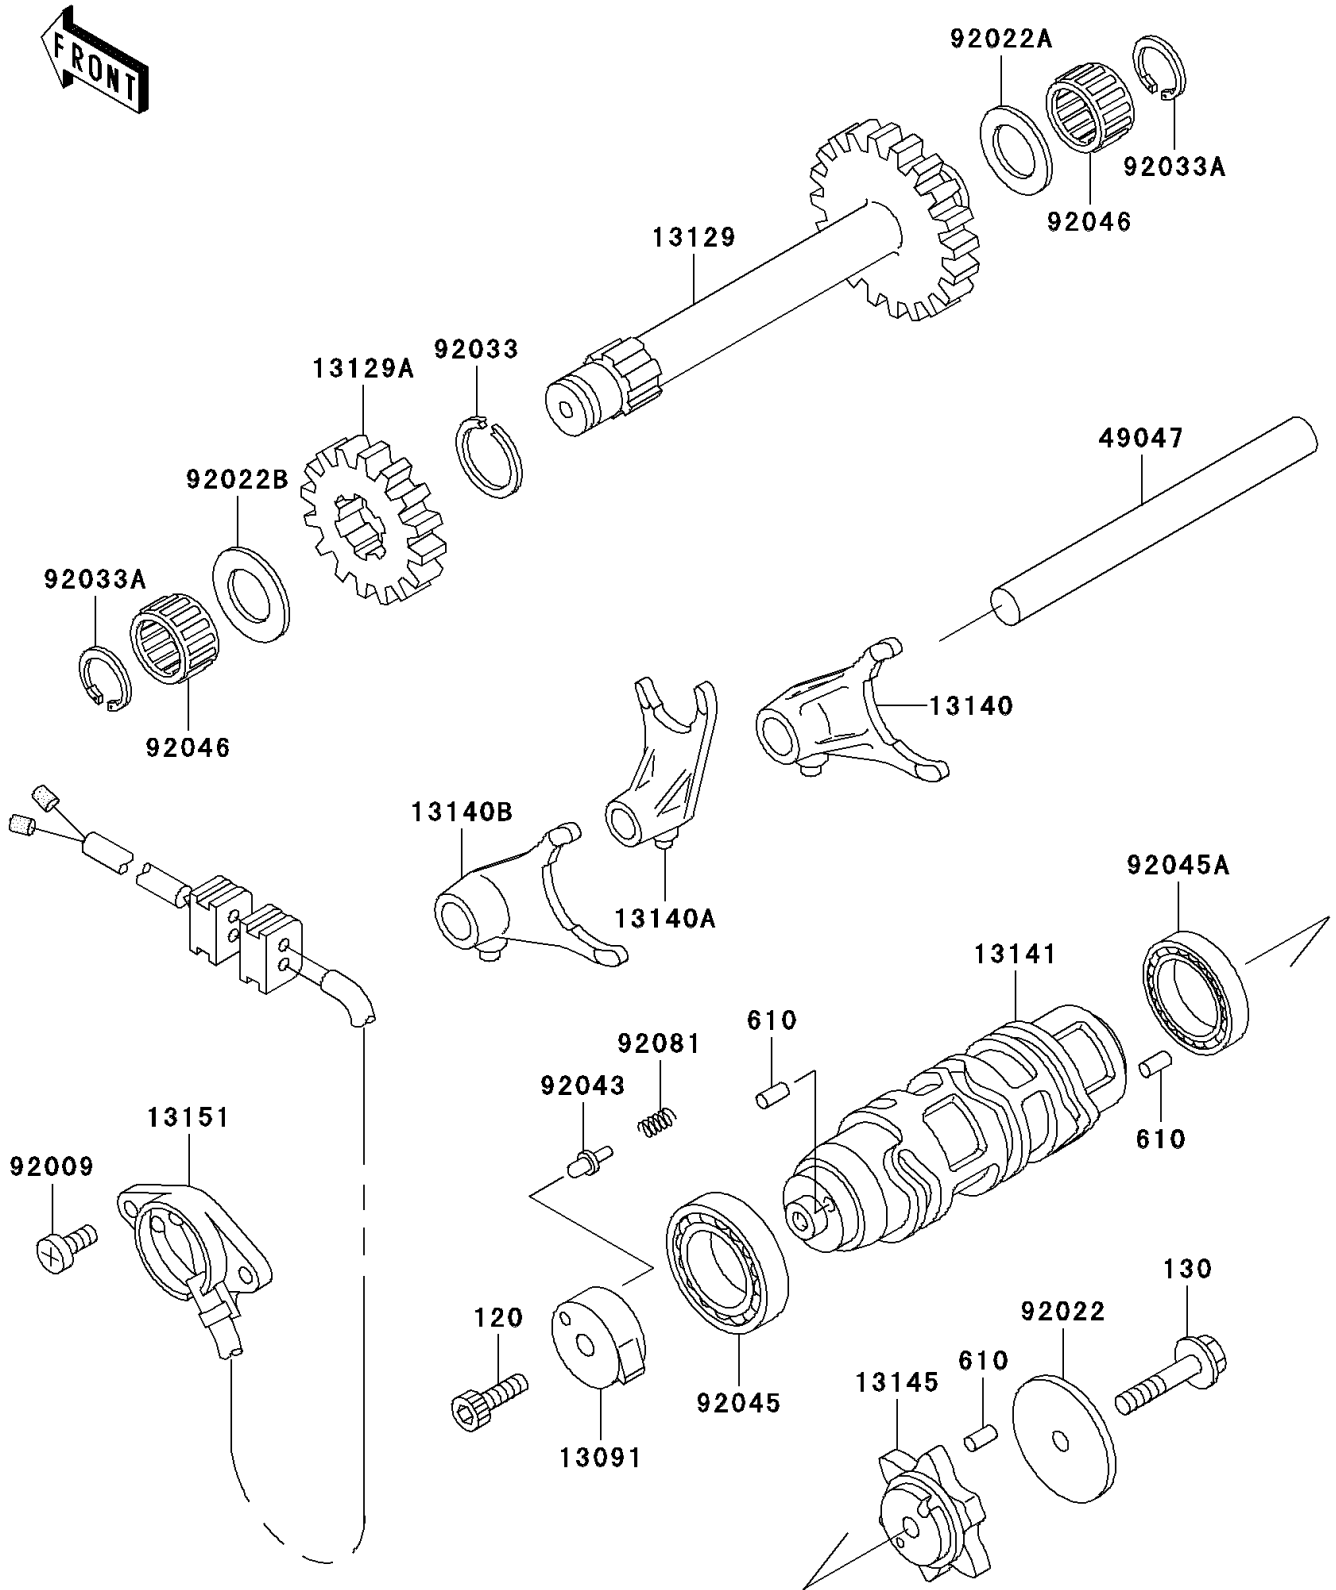

2001 Bayou 300 4X4 PARTS DIAGRAM

Gear Change Drum/Shift Fork(s)

E1362

2001 Bayou 300 4X4 PARTS LIST

Gear Change Drum/Shift Fork(s)

ITEM NAME	PART NUMBER	QUANTITY
BOLT-SOCKET,6X20 (Ref # 120)	120Q0620	1
BOLT-FLANGED,6X30 (Ref # 130)	130G0630	1
ROLLER,4X10 (Ref # 610)	610A0410	8
HOLDER,NEUTRAL SWITCH (Ref # 13091)	13091-1443	1
GEAR-REVERSE (Ref # 13129)	13129-1705	1
GEAR-REVERSE,20T (Ref # 13129A)	13129-1706	1
FORK-SHIFT (Ref # 13140)	13140-1172	1
FORK-SHIFT (Ref # 13140A)	13140-1173	1
FORK-SHIFT (Ref # 13140B)	13140-1174	1
DRUM-CHANGE (Ref # 13141)	13141-1152	1
CAM-CHANGE DRUM (Ref # 13145)	13145-1057	1
SWITCH-COMP (Ref # 13151)	13151-1097	1
ROD-SHIFT (Ref # 49047)	49047-1077	1
SCREW,5X14 (Ref # 92009)	92009-1341	2
WASHER,6.2X38X1.2 (Ref # 92022)	92022-1500	1
WASHER,17.3X28X1 (Ref # 92022A)	92022-255	1
WASHER,17.3X30X1.4 (Ref # 92022B)	92022-270	1
RING-SNAP,20X25.5X1.2 (Ref # 92033)	92033-025	1
RING-SNAP (Ref # 92033A)	92033-032	2
PIN (Ref # 92043)	92043-1287	1
BEARING-BALL,6805 (Ref # 92045)	92045-1122	1
BEARING-BALL,6905X1 (Ref # 92045A)	92045-1150	1
BEARING-NEEDLE,K17X23X13.8 (Ref # 92046)	92046-1184	2
SPRING (Ref # 92081)	92081-1763	1