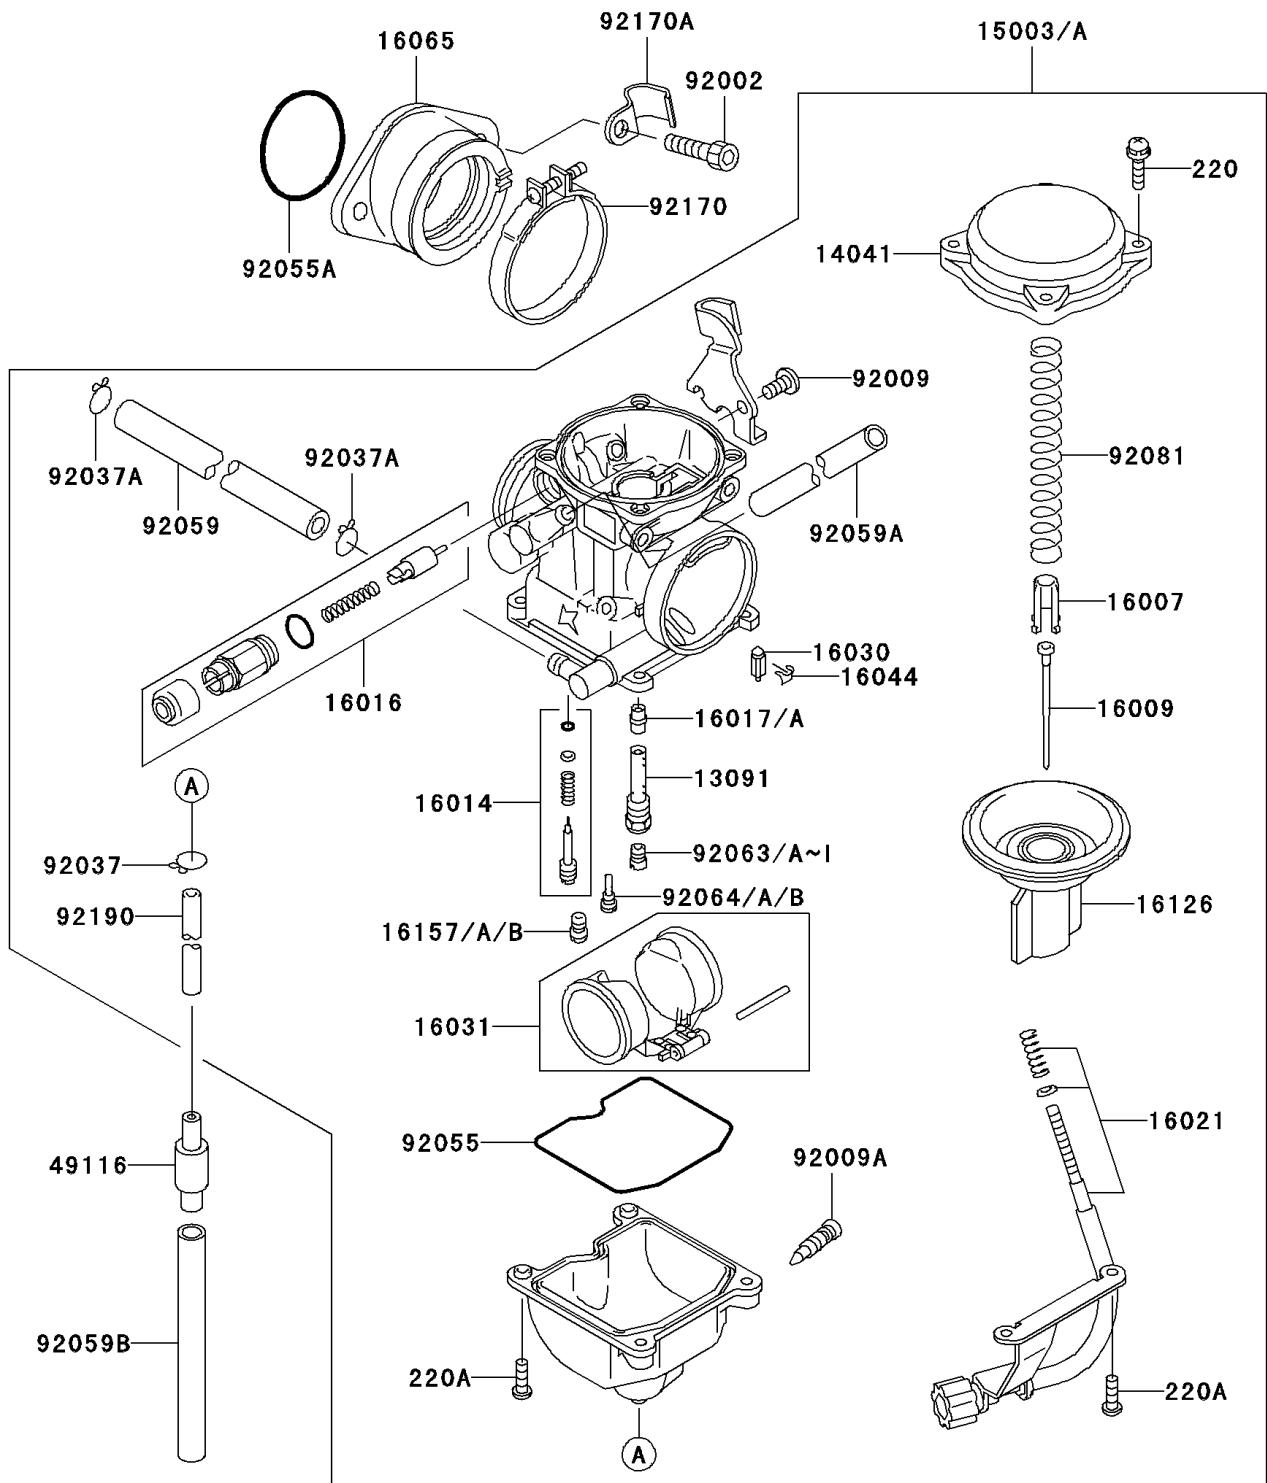

1999 Bayou 300 4X4 PARTS DIAGRAM

Carburetor

E1611

1999 Bayou 300 4X4 PARTS LIST

Carburetor

ITEM NAME	PART NUMBER	QUANTITY
HOLDER,NEEDLE JET (Ref # 13091)	13091-1259	1
TOP-CHAMBER,MIXING,INSIDE (Ref # 14041)	14041-1077	1
SEAT-SPRING,THROTTLE VALVE (Ref # 16007)	16007-1120	1
NEEDLE-JET,N24G (Ref # 16009)	16009-1927	1
SCREW-PILOT AIR (Ref # 16014)	16014-1081	1
PLUNGER,STARTER (Ref # 16016)	16016-1101	1
SCREW-THROTTLE STOP (Ref # 16021)	16021-1175	1
VALVE-FLOAT (Ref # 16030)	16030-1007	1
FLOAT (Ref # 16031)	16031-1077	1
CLAMP,FLOAT VALVE (Ref # 16044)	16044-007	1
HOLDER-CARBURETOR (Ref # 16065)	16065-1301	1
VALVE,VACUUM (Ref # 16126)	16126-1199	1
JET-STARTER,#65 (Ref # 16157)	16157-1063	1
JET-STARTER,#68 (Ref # 16157A)	16157-1064	1
JET-STARTER,#70 (Ref # 16157B)	16157-1065	1
VALVE-ASSY (Ref # 49116)	49116-1126	1
BOLT,6X16 (Ref # 92002)	92002-1143	2
SCREW,5X10 (Ref # 92009)	92009-1365	1
SCREW,DRAIN,M6X0.75 (Ref # 92009A)	92009-1551	1
CLAMP,TUBE (Ref # 92037)	92037-1201	1
CLAMP,TUBE (Ref # 92037A)	92037-1531	2
RING-O,FLOAT CHAMBER (Ref # 92055)	92055-1222	1
RING-O,38MM (Ref # 92055A)	92055-1295	1
TUBE,6.5X11.5X150 (Ref # 92059)	92059-1463	1
TUBE,6.5X9.5X430 (Ref # 92059A)	92059-1727	1
TUBE,7X10X100 (Ref # 92059B)	92059-1736	1
SCREW-PAN-CROS (Ref # 220)	220B0408	4
JET-PILOT,#35 (Ref # 92064)	92064-1101	1
JET-PILOT,#38 (Ref # 92064A)	92064-1119	1