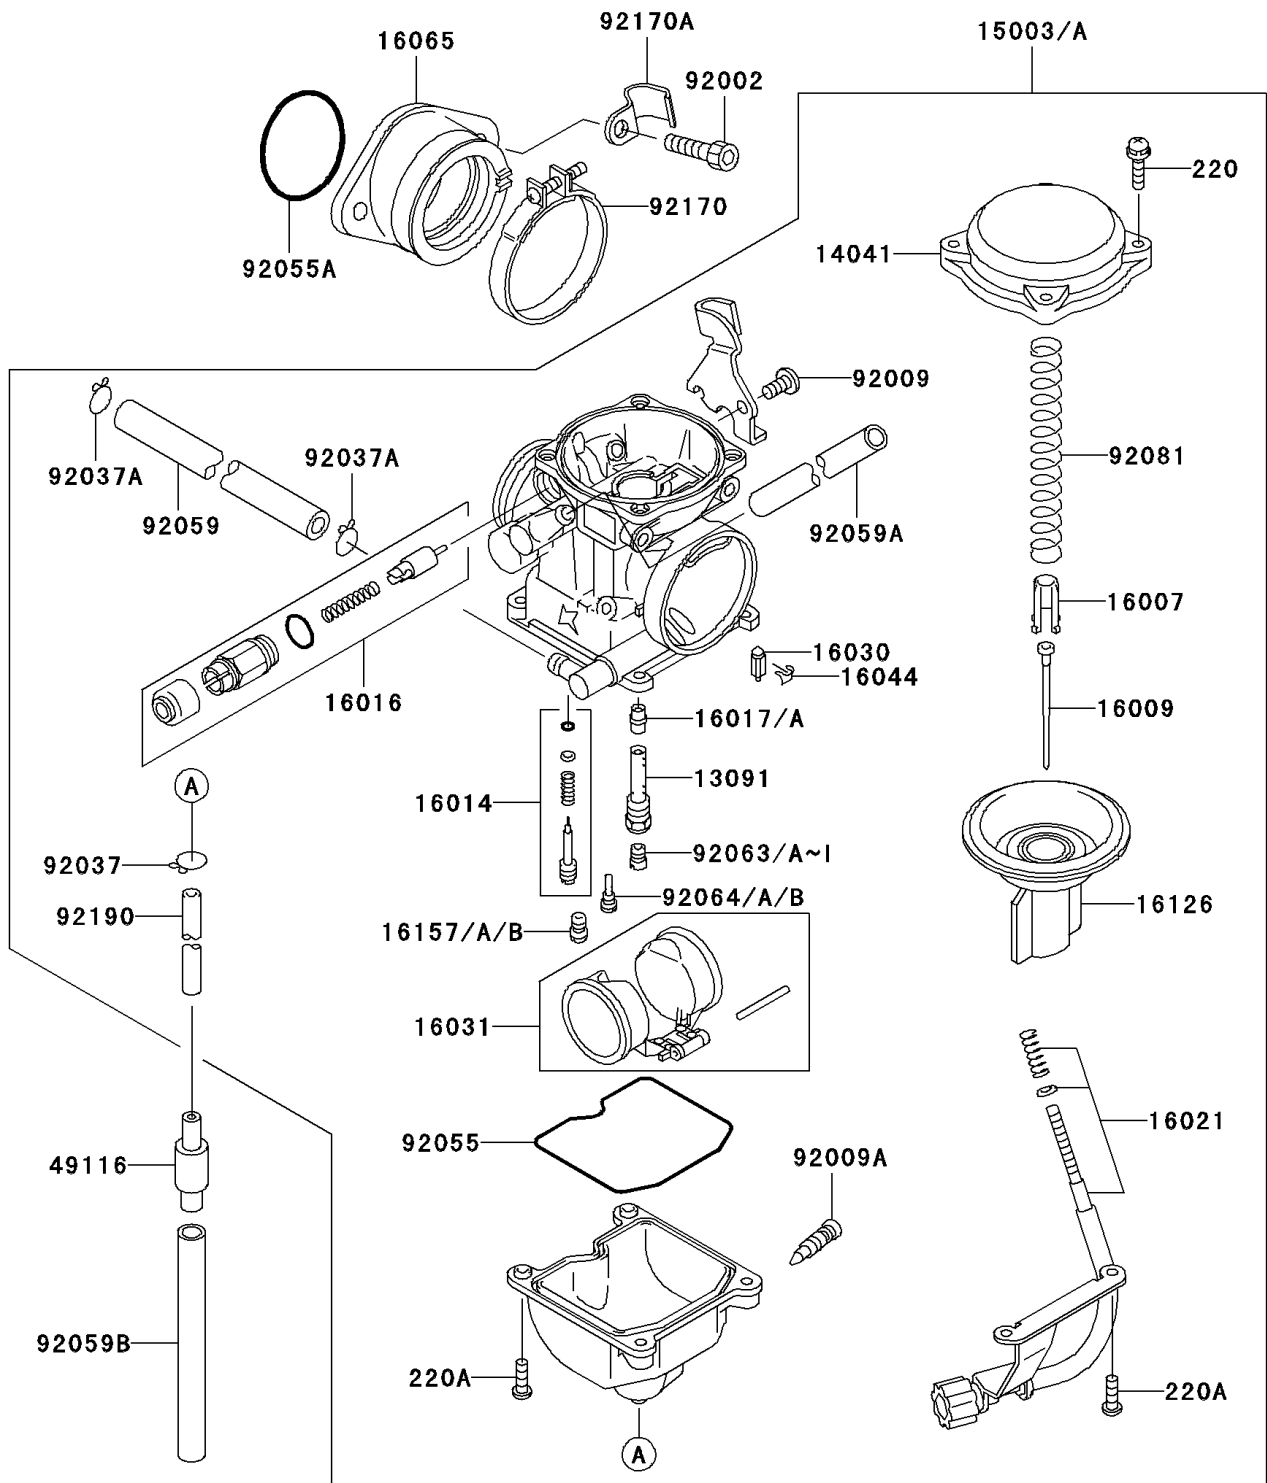

2000 Bayou 300 4X4 PARTS DIAGRAM

Carburetor

E1611