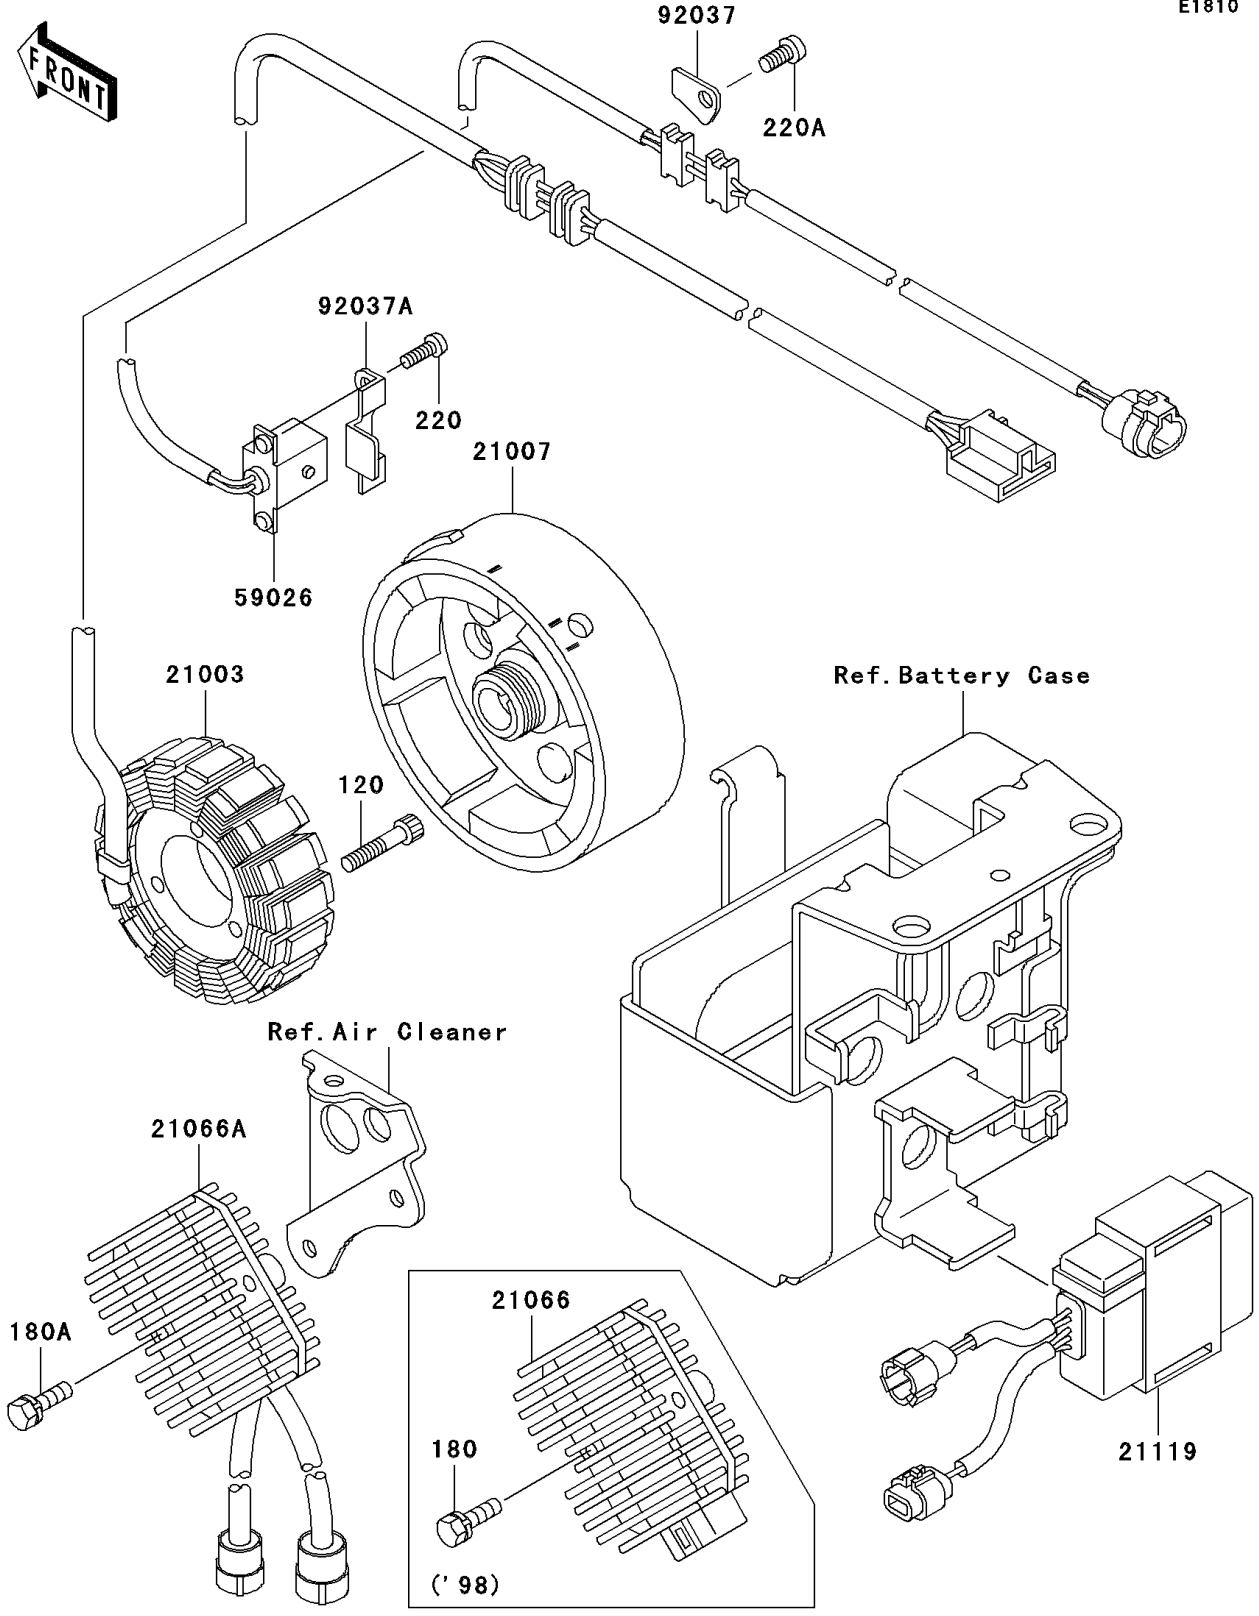

1998 Bayou 300 4X4 PARTS DIAGRAM

Generator

E1810

1998 Bayou 300 4X4 PARTS LIST

Generator

ITEM NAME	PART NUMBER	QUANTITY
BOLT-SOCKET,6X30 (Ref # 120)	120P0630	3
BOLT-UPSET-WS (Ref # 180)	180D0620	2
SCREW-PAN-CROS (Ref # 220)	220B0514	2
SCREW-PAN-CROS,6X12 (Ref # 220A)	220B0612	1
STATOR (Ref # 21003)	21003-1276	1
ROTOR (Ref # 21007)	21007-1361	1
REGULATOR-VOLTAGE (Ref # 21066)	21066-1089	1
IGNITER (Ref # 21119)	21119-1369	1
COIL-PULSING (Ref # 59026)	59026-1092	1
CLAMP,WIRING HARNESS (Ref # 92037)	92037-1656	1
CLAMP (Ref # 92037A)	92037-1987	1