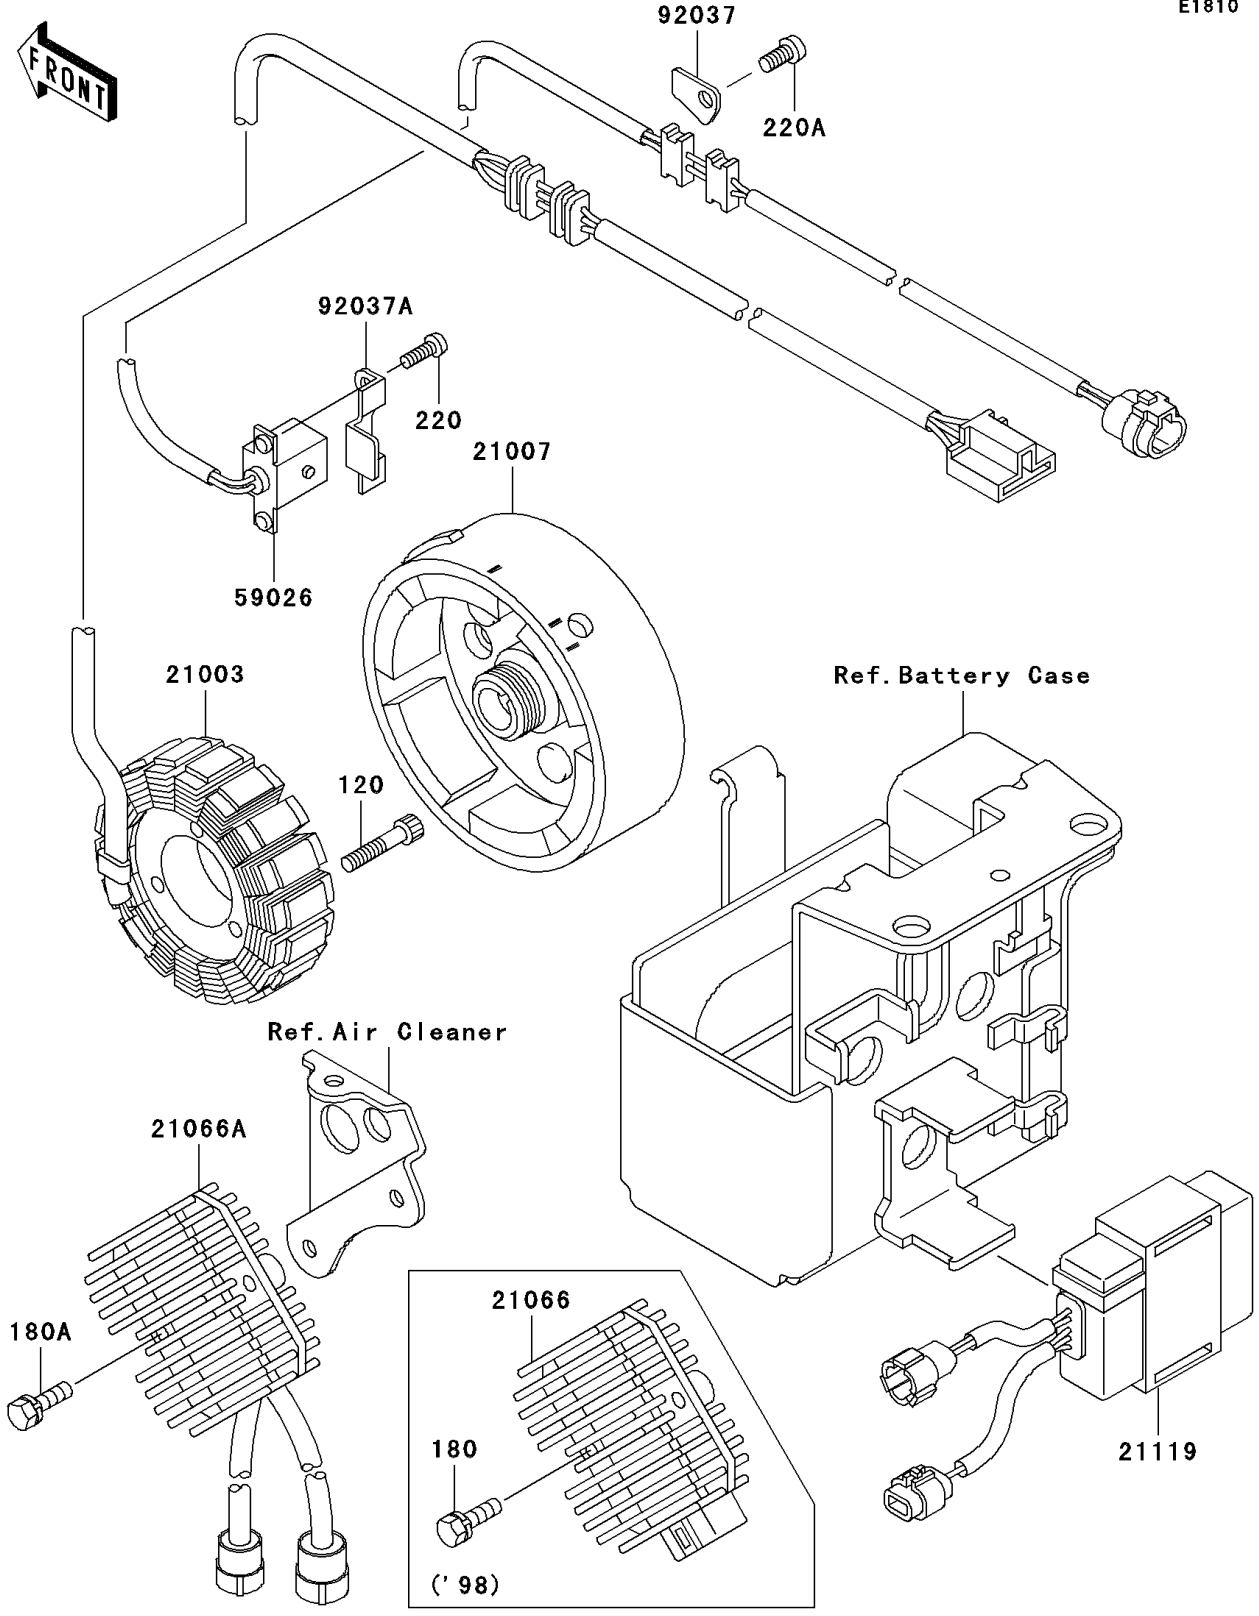

1999 Bayou 300 4X4 PARTS DIAGRAM

Generator

E1810

1999 Bayou 300 4X4 PARTS LIST

Generator

ITEM NAME	PART NUMBER	QUANTITY
BOLT-SOCKET,6X30 (Ref # 120)	120P0630	3
BOLT-UPSET-WS,6X25 (Ref # 180A)	180D0625	2
SCREW-PAN-CROS (Ref # 220)	220B0514	2
SCREW-PAN-CROS,6X12 (Ref # 220A)	220B0612	1
STATOR (Ref # 21003)	21003-1276	1
ROTOR (Ref # 21007)	21007-1361	1
REGULATOR-VOLTAGE (Ref # 21066A)	21066-1112	1
IGNITER (Ref # 21119)	21119-1369	1
COIL-PULSING (Ref # 59026)	59026-1092	1
CLAMP,WIRING HARNESS (Ref # 92037)	92037-1656	1
CLAMP (Ref # 92037A)	92037-1987	1