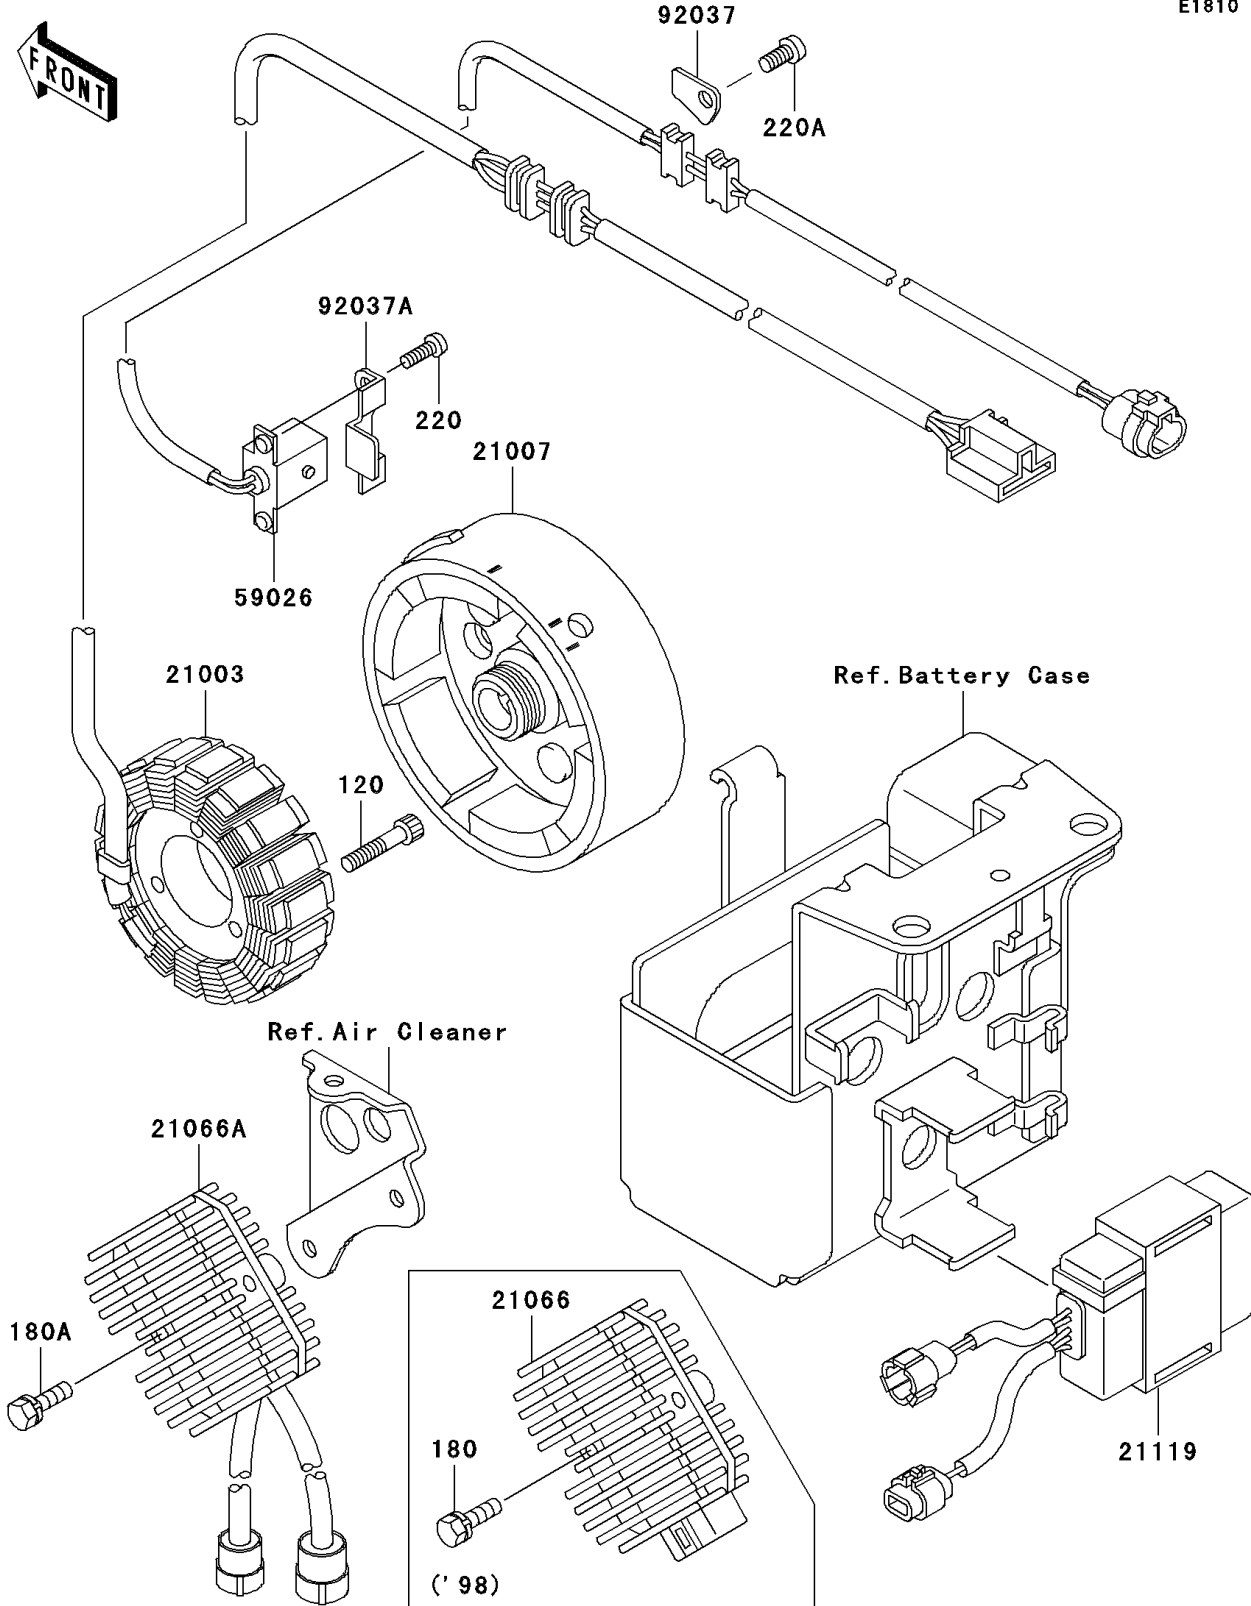

2001 Bayou 300 4X4 PARTS DIAGRAM

Generator

E1810

2001 Bayou 300 4X4 PARTS LIST

Generator

ITEM NAME	PART NUMBER	QUANTITY
BOLT-SOCKET,6X30 (Ref # 120)	120P0630	3
BOLT-UPSET-WS,6X25 (Ref # 180A)	180D0625	2
SCREW-PAN-CROS (Ref # 220)	220B0514	2
SCREW-PAN-CROS,6X12 (Ref # 220A)	220B0612	1
STATOR (Ref # 21003)	21003-1276	1
ROTOR (Ref # 21007)	21007-1361	1
REGULATOR-VOLTAGE (Ref # 21066A)	21066-1112	1
IGNITER (Ref # 21119)	21119-1369	1
COIL-PULSING (Ref # 59026)	59026-1092	1
CLAMP,WIRING HARNESS (Ref # 92037)	92037-1656	1
CLAMP (Ref # 92037A)	92037-1987	1