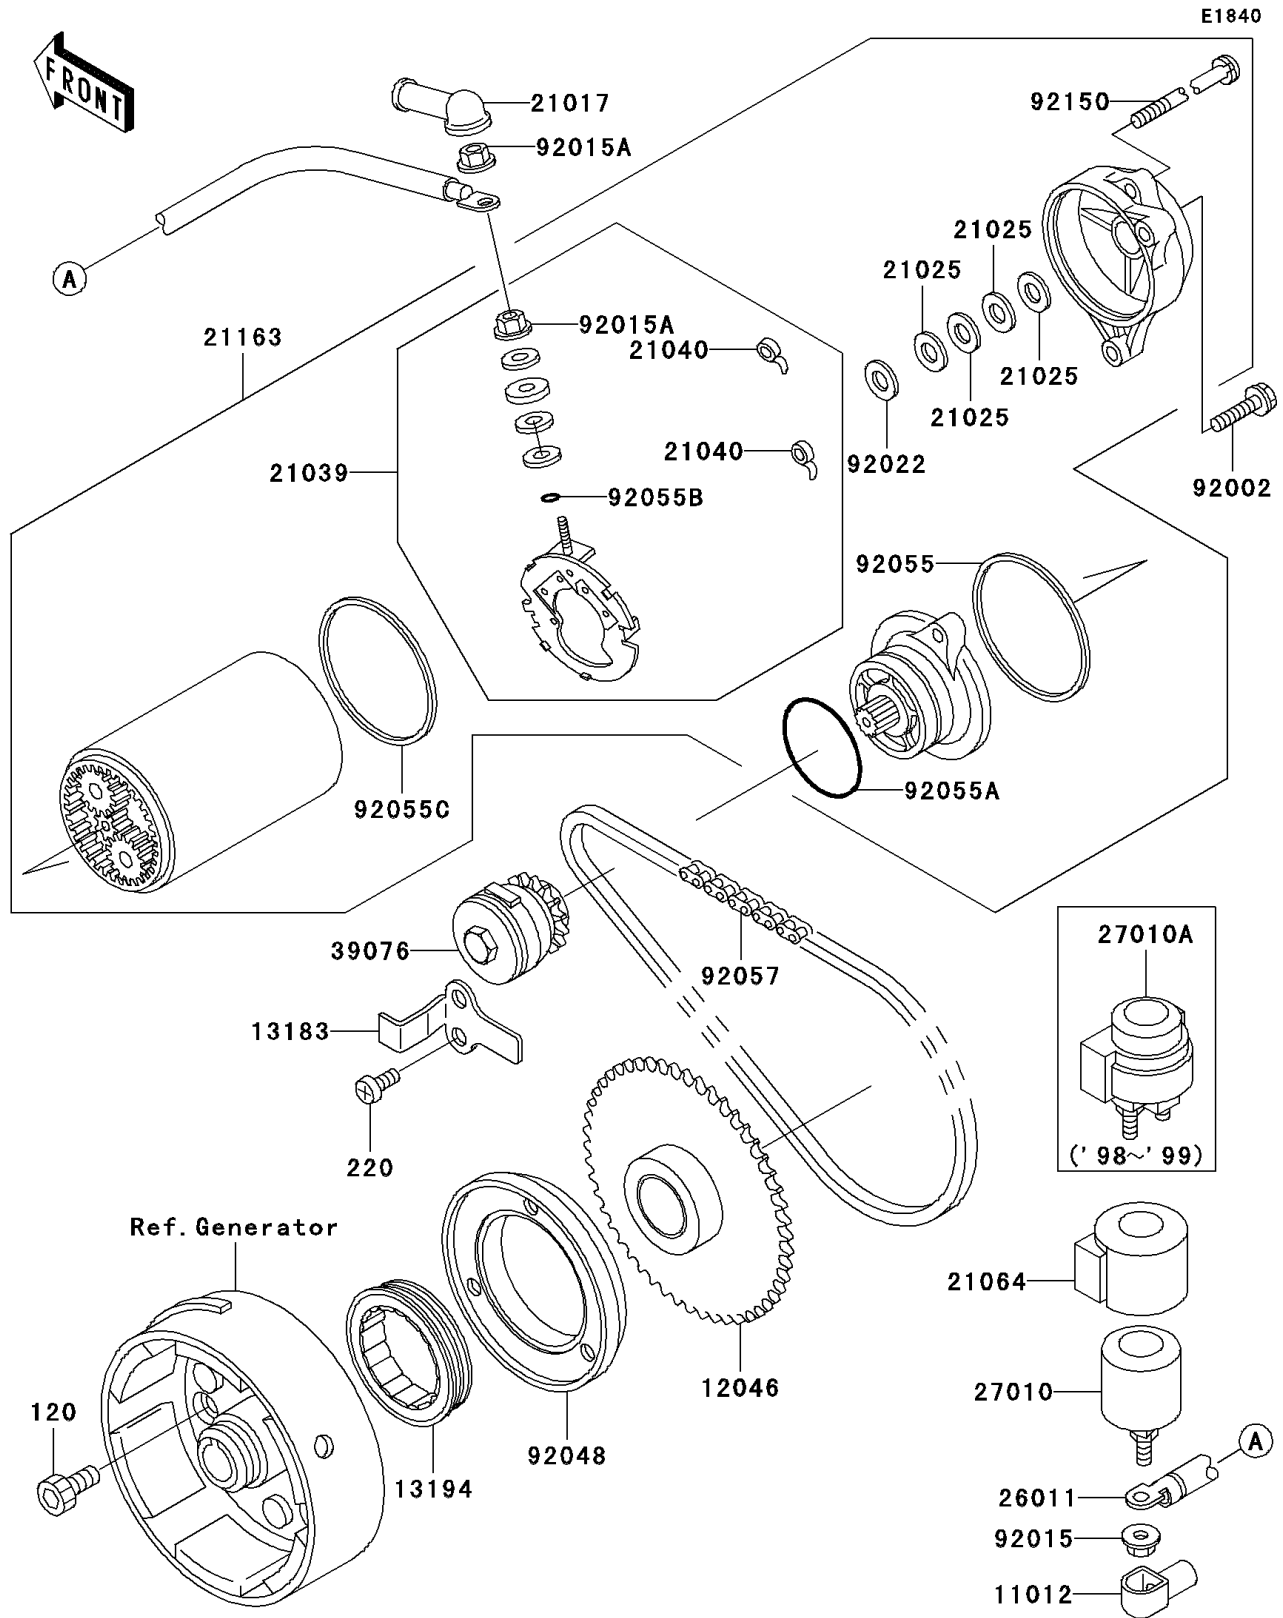

2001 Bayou 300 4X4 PARTS DIAGRAM

Starter Motor

2001 Bayou 300 4X4 PARTS LIST

Starter Motor

ITEM NAME	PART NUMBER	QUANTITY
BOLT-SOCKET (Ref # 120)	120P0816	3
SCREW-PAN-CROS,6X12 (Ref # 220)	220B0612	1
CAP,TERMINAL (Ref # 11012)	11012-1354	1
SPROCKET,STARTER (Ref # 12046)	12046-1077	1
PLATE,STARTER CHAIN (Ref # 13183)	13183-1002	1
CLUTCH-ONEWAY (Ref # 13194)	13194-1091	1
GROMMET,STARTER TERMINAL (Ref # 21017)	21017-017	1
WASHER,9.1X18X0.2 (Ref # 21025)	21025-011	4
BRUSH,CARBON (Ref # 21039)	21039-1063	1
SPRING-BRUSH (Ref # 21040)	21040-1057	2
DAMPER,MAGNETIC SWITCH (Ref # 21064)	21064-002	1
STARTER-ELECTRIC (Ref # 21163)	21163-1141	1
WIRE-LEAD,STATER MOTOR (Ref # 26011)	26011-1327	1
SWITCH,MAGNETIC (Ref # 27010)	27010-1098	1
LIMITER,STARTER IDLE GEAR (Ref # 39076)	39076-1054	1
BOLT (Ref # 92002)	92002-1664	2
NUT,FLANGED,6MM (Ref # 92015)	92015-1367	2
NUT,STARTER MOTOR (Ref # 92015A)	92015-1476	2
WASHER,9.1X18X0.8 (Ref # 92022)	92022-1132	1
RACE,ONEWAY CLUTCH (Ref # 92048)	92048-1095	1
RING-O,64MM (Ref # 92055)	92055-1086	1
RING-O,42.8MM (Ref # 92055A)	92055-1313	1
RING-O,4.5X2.0 (Ref # 92055B)	92055-1370	1
RING-O,STARTER MOTOR (Ref # 92055C)	92055-1381	1
CHAIN,STARTER,KEC29H,64L (Ref # 92057)	92057-1196	1
BOLT,STARTER MOTOR (Ref # 92150)	92150-1138	2