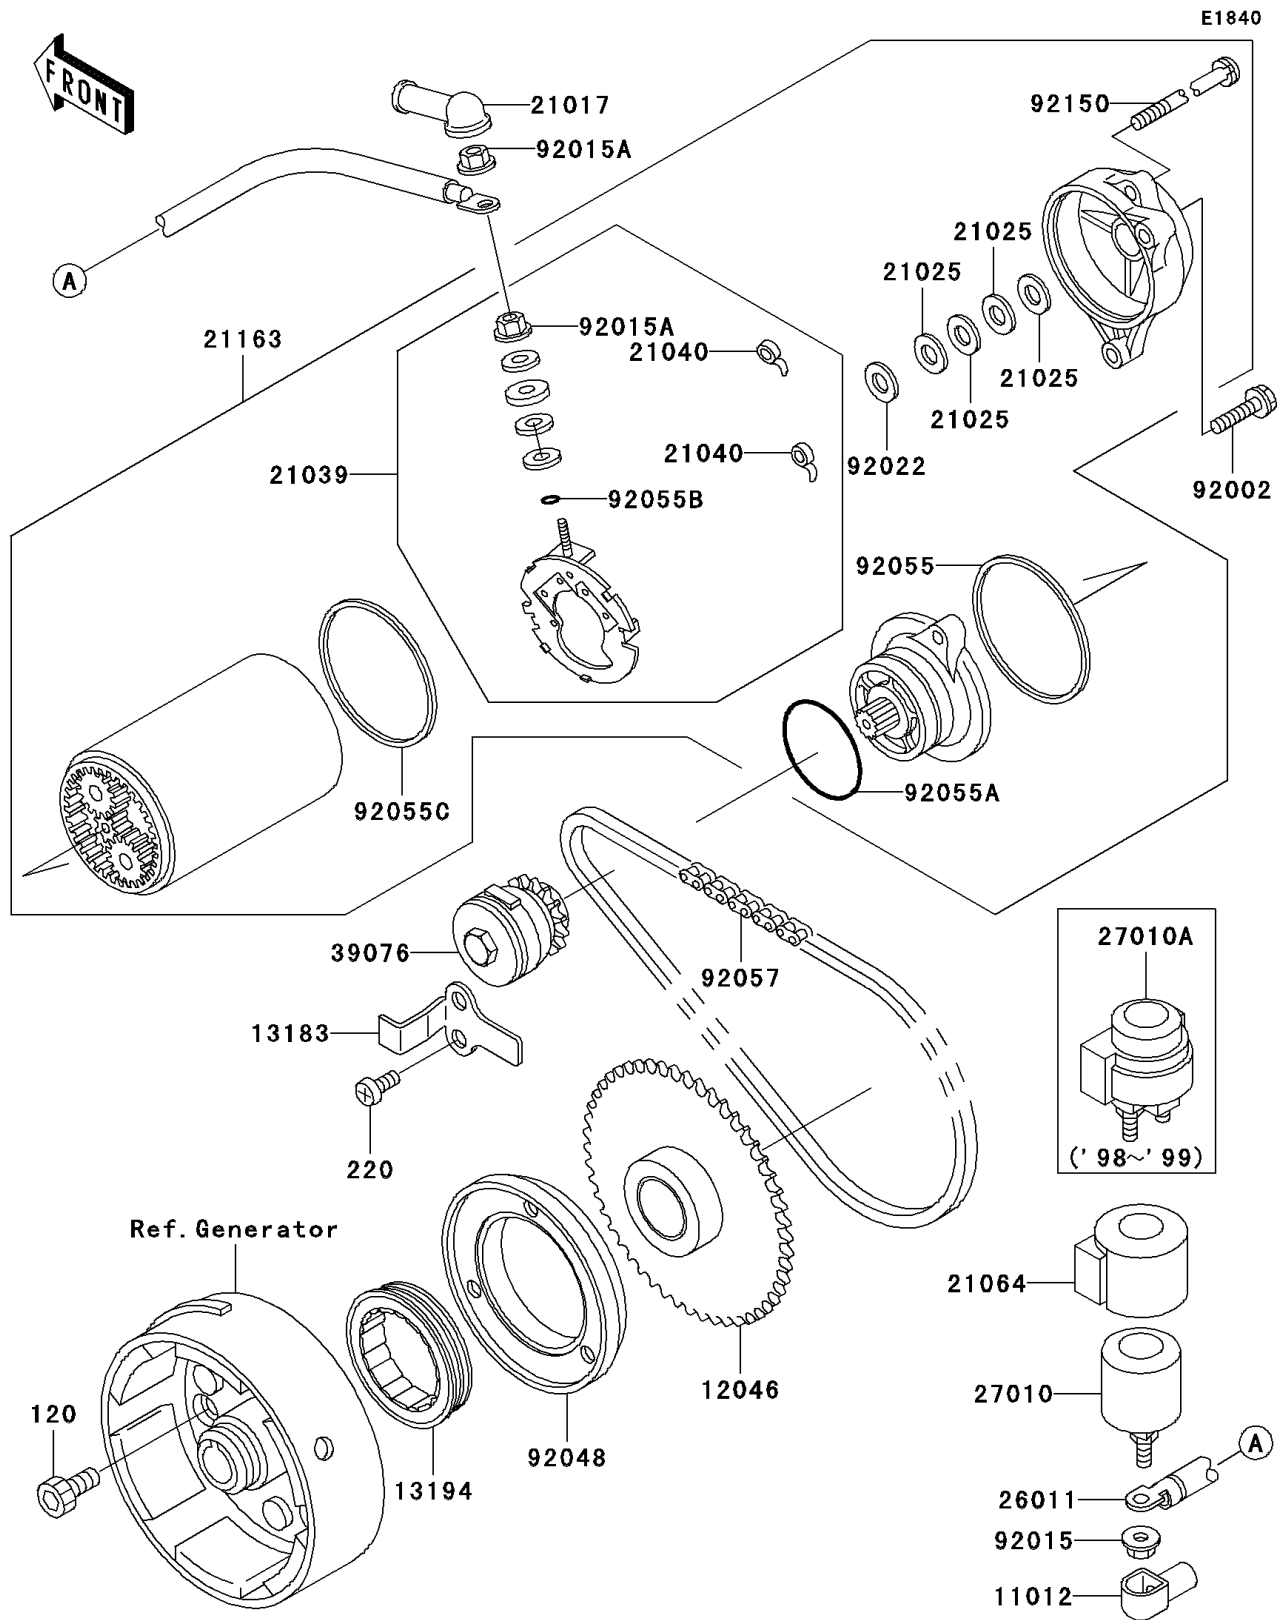

2001 Bayou 300 4X4 PARTS DIAGRAM

Starter Motor

2001 Bayou 300 4X4 PARTS LIST

Starter Motor

ITEM NAME	PART NUMBER	QUANTITY
BOLT-SOCKET (Ref # 120)	120P0816	3
SCREW-PAN-CROS,6X12 (Ref # 220)	220B0612	1
CAP,TERMINAL (Ref # 11012)	11012-1354	1
SPROCKET,STARTER (Ref # 12046)	12046-1077	1
PLATE,STARTER CHAIN (Ref # 13183)	13183-1002	1
CLUTCH-ONEWAY (Ref # 13194)	13194-1091	1
GROMMET,STARTER TERMINAL (Ref # 21017)	21017-017	1
WASHER,9.1X18X0.2 (Ref # 21025)	21025-011	4
BRUSH,CARBON (Ref # 21039)	21039-1063	1
SPRING-BRUSH (Ref # 21040)	21040-1057	2
DAMPER,MAGNETIC SWITCH (Ref # 21064)	21064-002	1
STARTER-ELECTRIC (Ref # 21163)	21163-1141	1
WIRE-LEAD,STATER MOTOR (Ref # 26011)	26011-1327	1
SWITCH,MAGNETIC (Ref # 27010)	27010-1098	1
LIMITER,STARTER IDLE GEAR (Ref # 39076)	39076-1054	1
BOLT (Ref # 92002)	92002-1664	2
NUT,FLANGED,6MM (Ref # 92015)	92015-1367	2
NUT,STARTER MOTOR (Ref # 92015A)	92015-1476	2
WASHER,9.1X18X0.8 (Ref # 92022)	92022-1132	1
RACE,ONEWAY CLUTCH (Ref # 92048)	92048-1095	1
RING-O,64MM (Ref # 92055)	92055-1086	1
RING-O,42.8MM (Ref # 92055A)	92055-1313	1
RING-O,4.5X2.0 (Ref # 92055B)	92055-1370	1
RING-O,STARTER MOTOR (Ref # 92055C)	92055-1381	1
CHAIN,STARTER,KEC29H,64L (Ref # 92057)	92057-1196	1
BOLT,STARTER MOTOR (Ref # 92150)	92150-1138	2