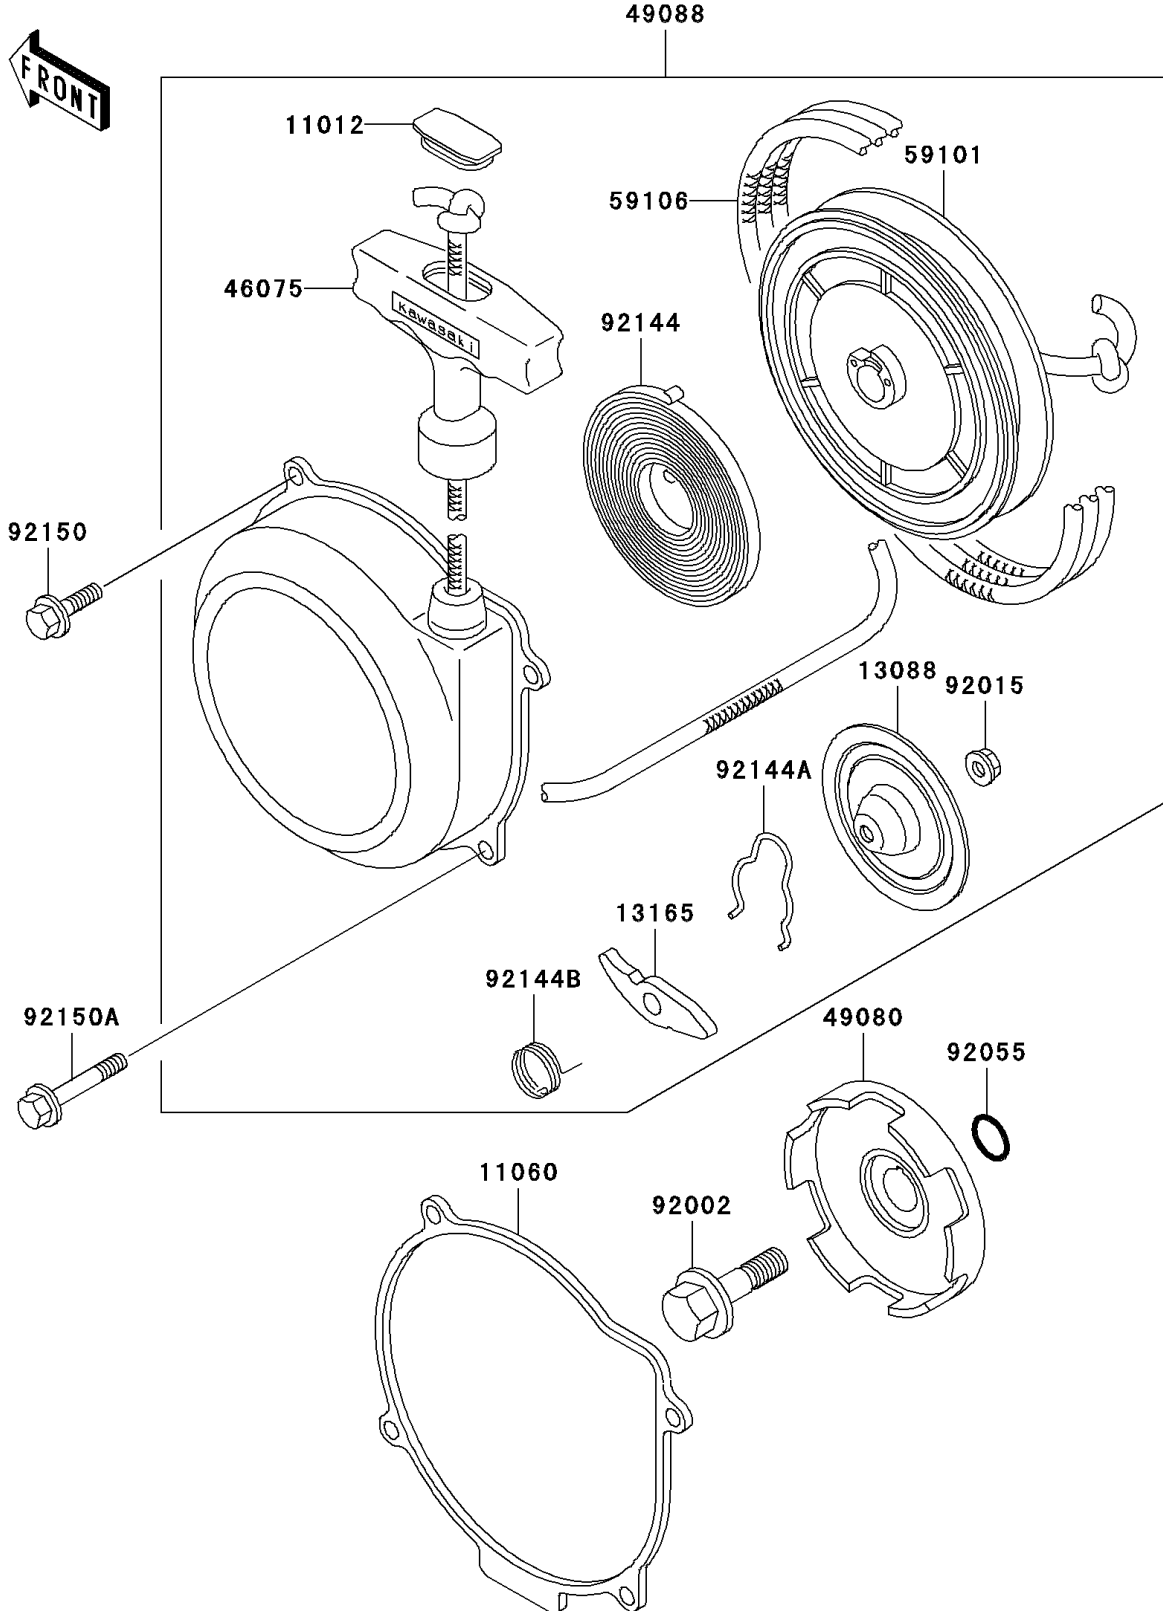

1998 Bayou 300 4X4 PARTS DIAGRAM

Recoil Starter

E3040

1998 Bayou 300 4X4 PARTS LIST

Recoil Starter

ITEM NAME	PART NUMBER	QUANTITY
CAP,RECOIL GRIP (Ref # 11012)	11012-1420	1
GASKET,RECOIL STARTER (Ref # 11060)	11060-1717	1
PLATE-FRICTION,RECOIL (Ref # 13088)	13088-1073	1
PAWL,RECOIL (Ref # 13165)	13165-1123	1
GRIP,RECOIL (Ref # 46075)	46075-1073	1
PULLEY-STARTING (Ref # 49080)	49080-1055	1
STARTER-RECOIL (Ref # 49088)	49088-1056	1
REEL (Ref # 59101)	59101-1109	1
ROPE (Ref # 59106)	59106-1103	1
BOLT,FLANGED,10X40 (Ref # 92002)	92002-1296	1
NUT,6MM (Ref # 92015)	92015-1464	1
RING-O,16.8MM (Ref # 92055)	92055-1235	1
SPRING,RECOIL (Ref # 92144)	92144-1205	1
SPRING,FRICTION (Ref # 92144A)	92144-1206	1
SPRING,RETURN (Ref # 92144B)	92144-1207	1
BOLT (Ref # 92150)	92150-1916	3
BOLT (Ref # 92150A)	92150-1917	1