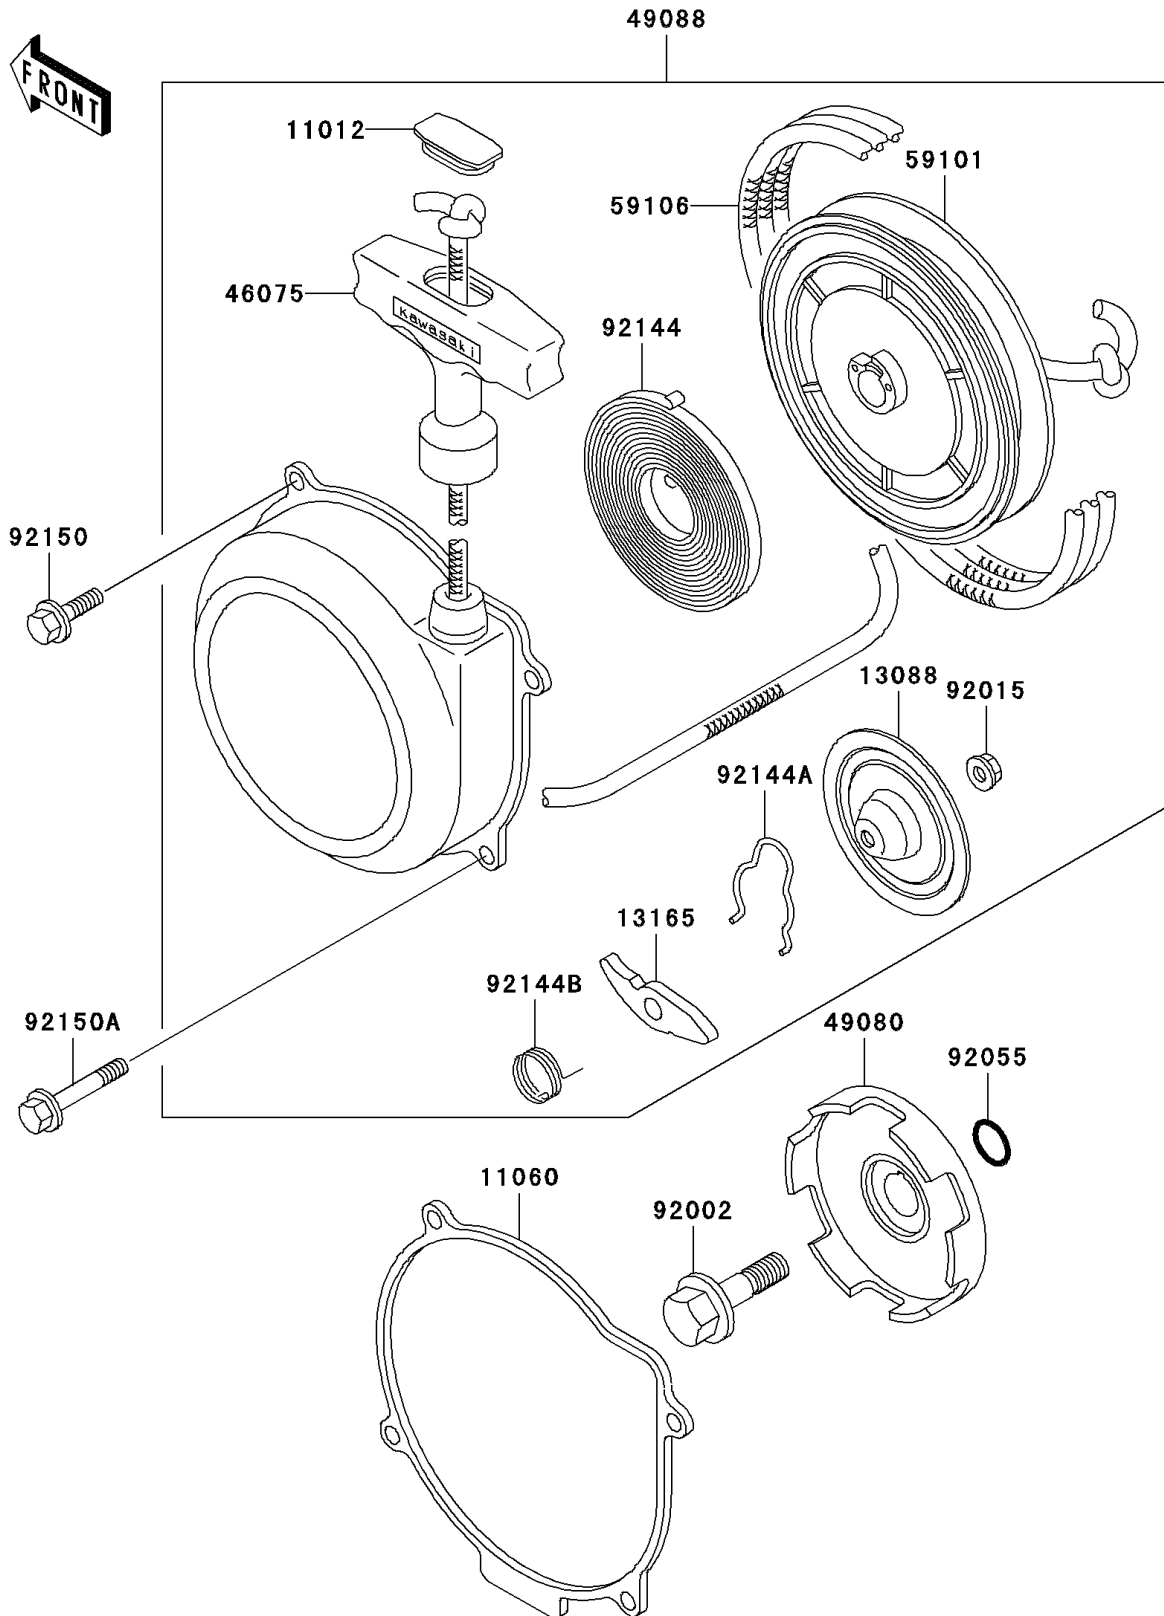

# 1999 Bayou 300 4X4 PARTS DIAGRAM

Recoil Starter

E3040

## 1999 Bayou 300 4X4 PARTS LIST

### Recoil Starter

ITEM NAME	PART NUMBER	QUANTITY
CAP,RECOIL GRIP (Ref # 11012)	11012-1420	1
GASKET,RECOIL STARTER (Ref # 11060)	11060-1717	1
PLATE-FRICTION,RECOIL (Ref # 13088)	13088-1073	1
PAWL,RECOIL (Ref # 13165)	13165-1123	1
GRIP,RECOIL (Ref # 46075)	46075-1073	1
PULLEY-STARTING (Ref # 49080)	49080-1055	1
STARTER-RECOIL (Ref # 49088)	49088-1056	1
REEL (Ref # 59101)	59101-1109	1
ROPE (Ref # 59106)	59106-1103	1
BOLT,FLANGED,10X40 (Ref # 92002)	92002-1296	1
NUT,6MM (Ref # 92015)	92015-1464	1
RING-O,16.8MM (Ref # 92055)	92055-1235	1
SPRING,RECOIL (Ref # 92144)	92144-1205	1
SPRING,FRICTION (Ref # 92144A)	92144-1206	1
SPRING,RETURN (Ref # 92144B)	92144-1207	1
BOLT (Ref # 92150)	92150-1916	3
BOLT (Ref # 92150A)	92150-1917	1