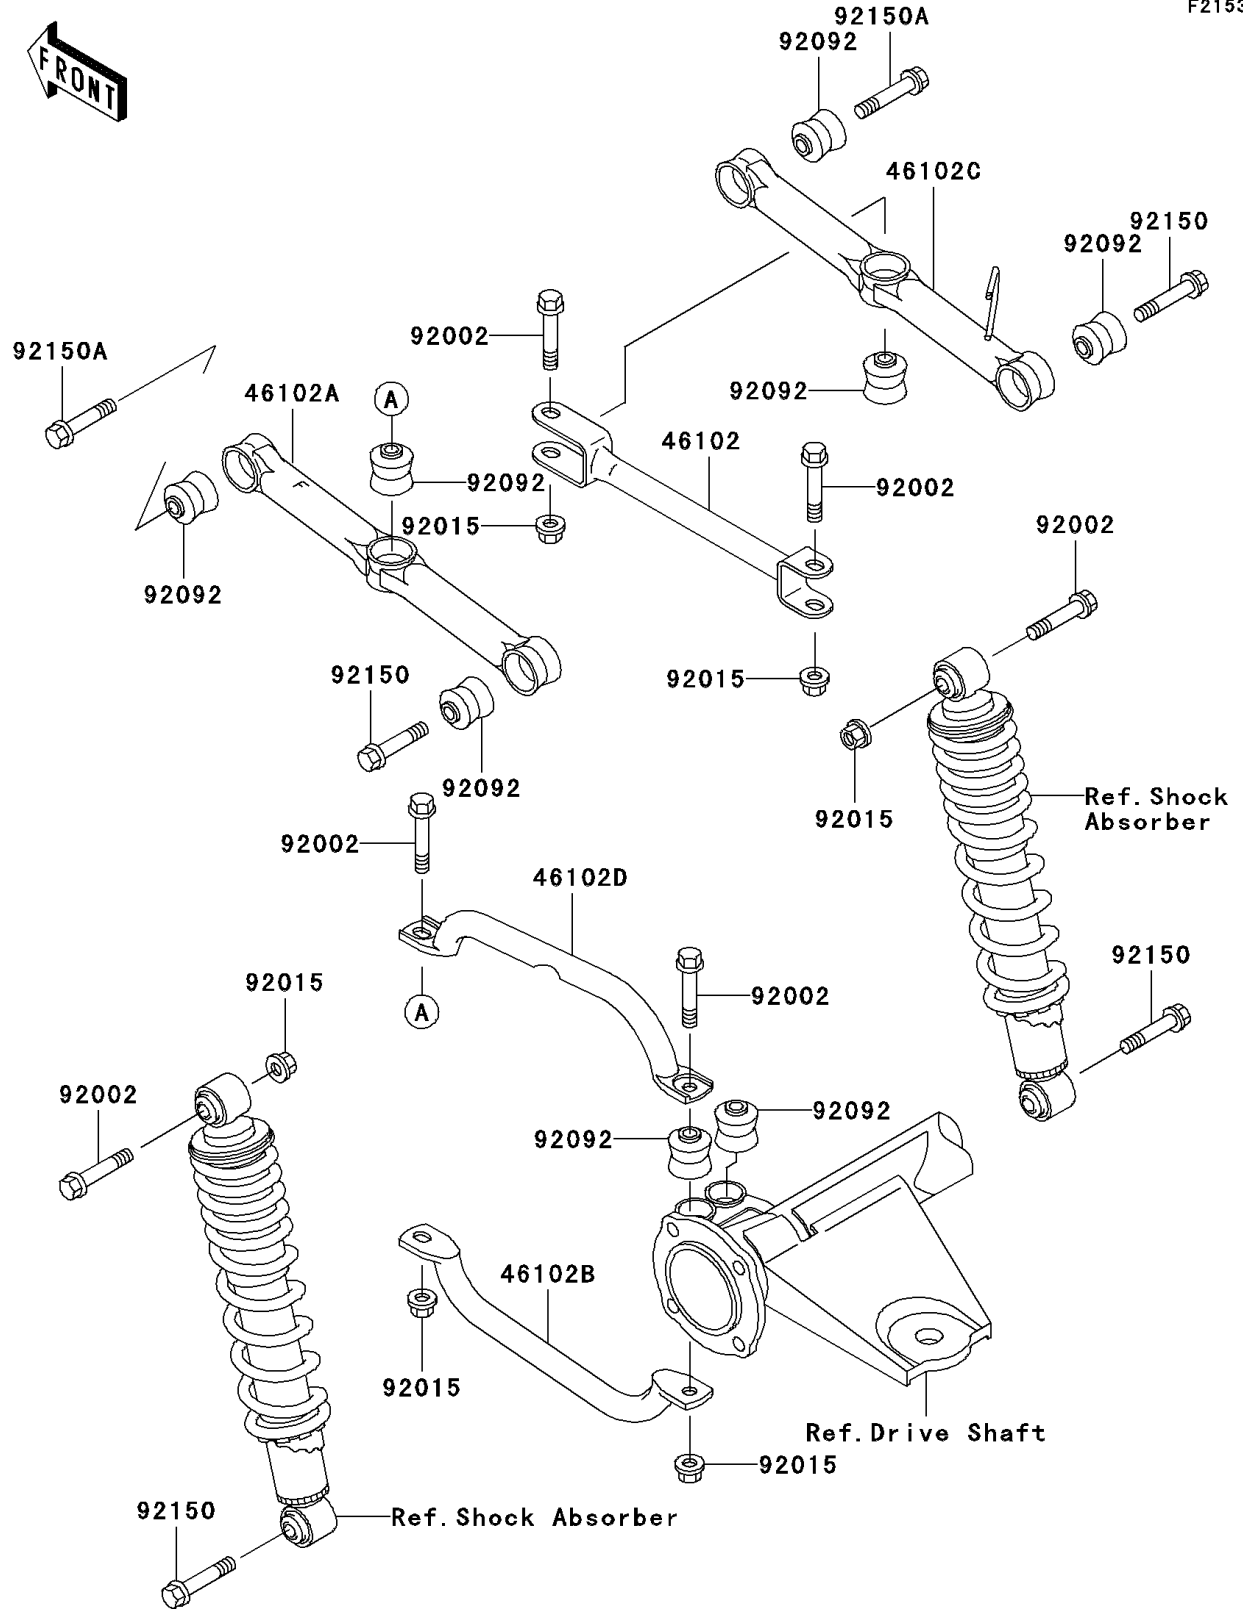

# 1998 Bayou 300 4X4 PARTS DIAGRAM

Rear Suspension

F2153

# 1998 Bayou 300 4X4 PARTS LIST

## Rear Suspension

ITEM NAME	PART NUMBER	QUANTITY
ROD,SUSPENSION,RIGHT CROSS (Ref # 46102)	46102-1213	1
ROD,SUSPENSION,RR,LH,OUTSIDE (Ref # 46102A)	46102-1241	1
ROD,SUSPENSION,RR,LH,INSIDE (Ref # 46102B)	46102-1242	1
ROD,SUSPENSION,RR,RH,OUTSIDE (Ref # 46102C)	46102-1243	1
ROD,SUSPENSION,LEFT CROSS (Ref # 46102D)	46102-1330	1
BOLT,FLANGED,10X53.5 (Ref # 92002)	92002-1529	6
NUT,LOCK,10MM (Ref # 92015)	92015-1597	6
BUSHING-RUBBER (Ref # 92092)	92092-1064	8
BOLT,FLANGED,10X49 (Ref # 92150)	92150-1048	4
BOLT,FLANGED,10X52 (Ref # 92150A)	92150-1070	2