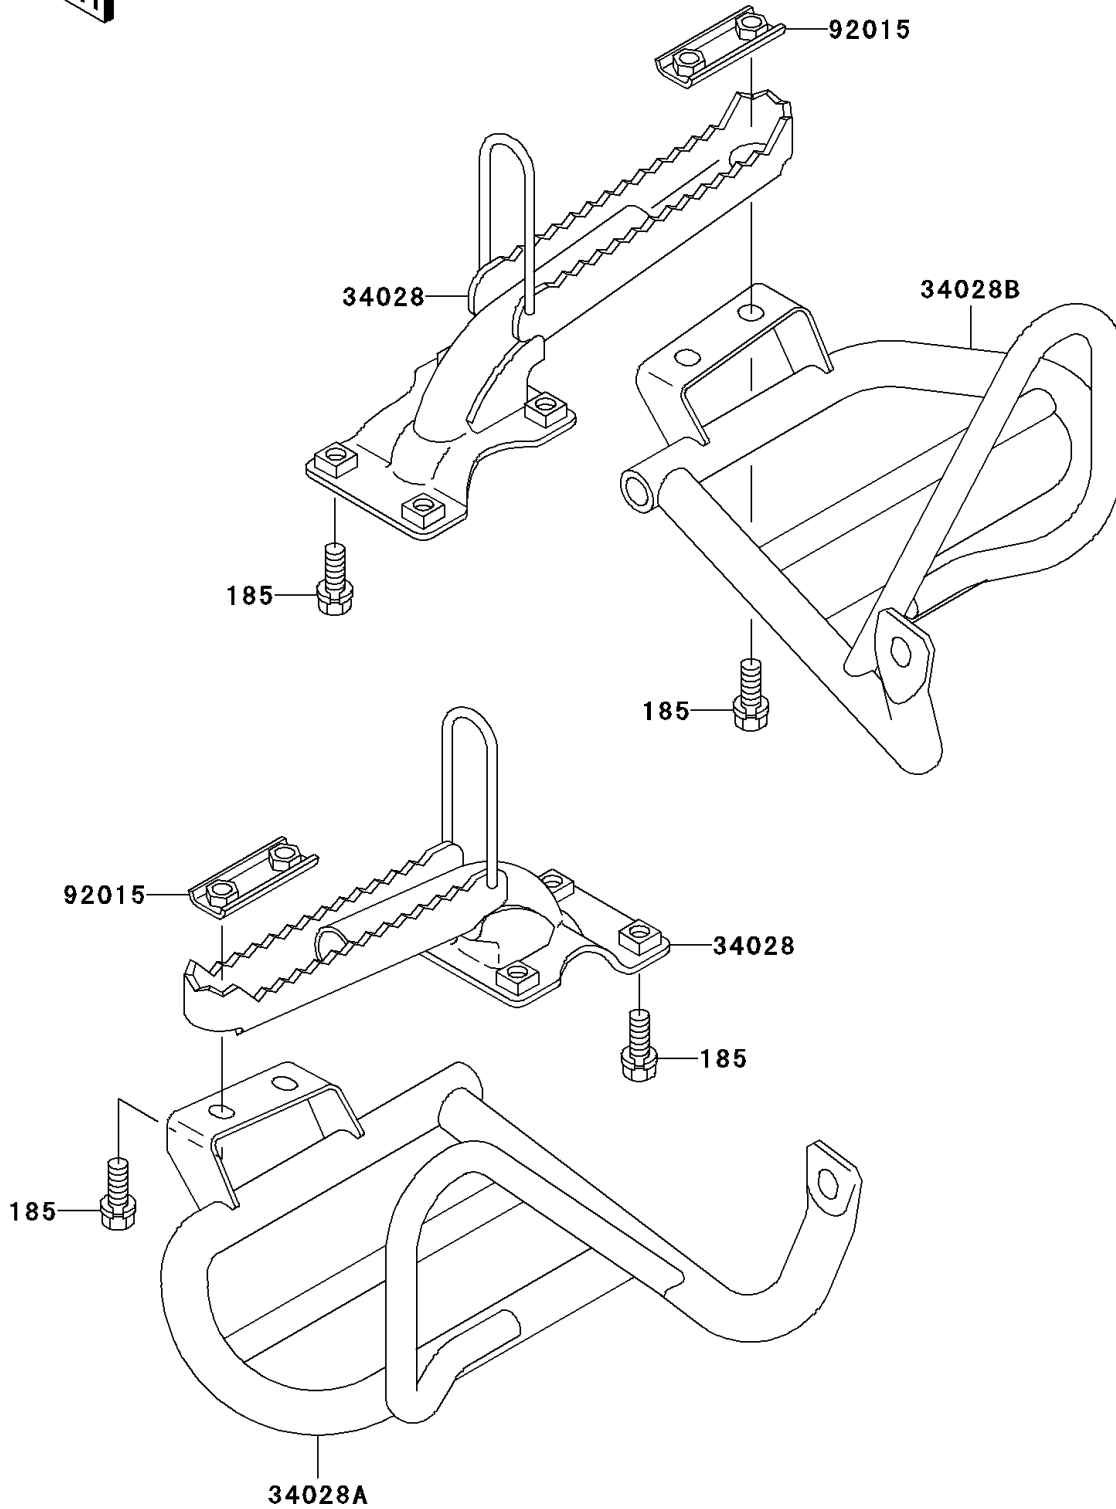

1998 Bayou 300 4X4 PARTS DIAGRAM

Footrests

F2160

1998 Bayou 300 4X4 PARTS LIST

Footrests

ITEM NAME	PART NUMBER	QUANTITY
BOLT-UPSET-WSP-SMALL,8X20 (Ref # 185)	185J0820	12
STEP (Ref # 34028)	34028-1271	2
STEP,FOOT BOARD,LH (Ref # 34028A)	34028-1399	1
STEP,FOOT BOARD,RH (Ref # 34028B)	34028-1400	1
NUT (Ref # 92015)	92015-1732	2