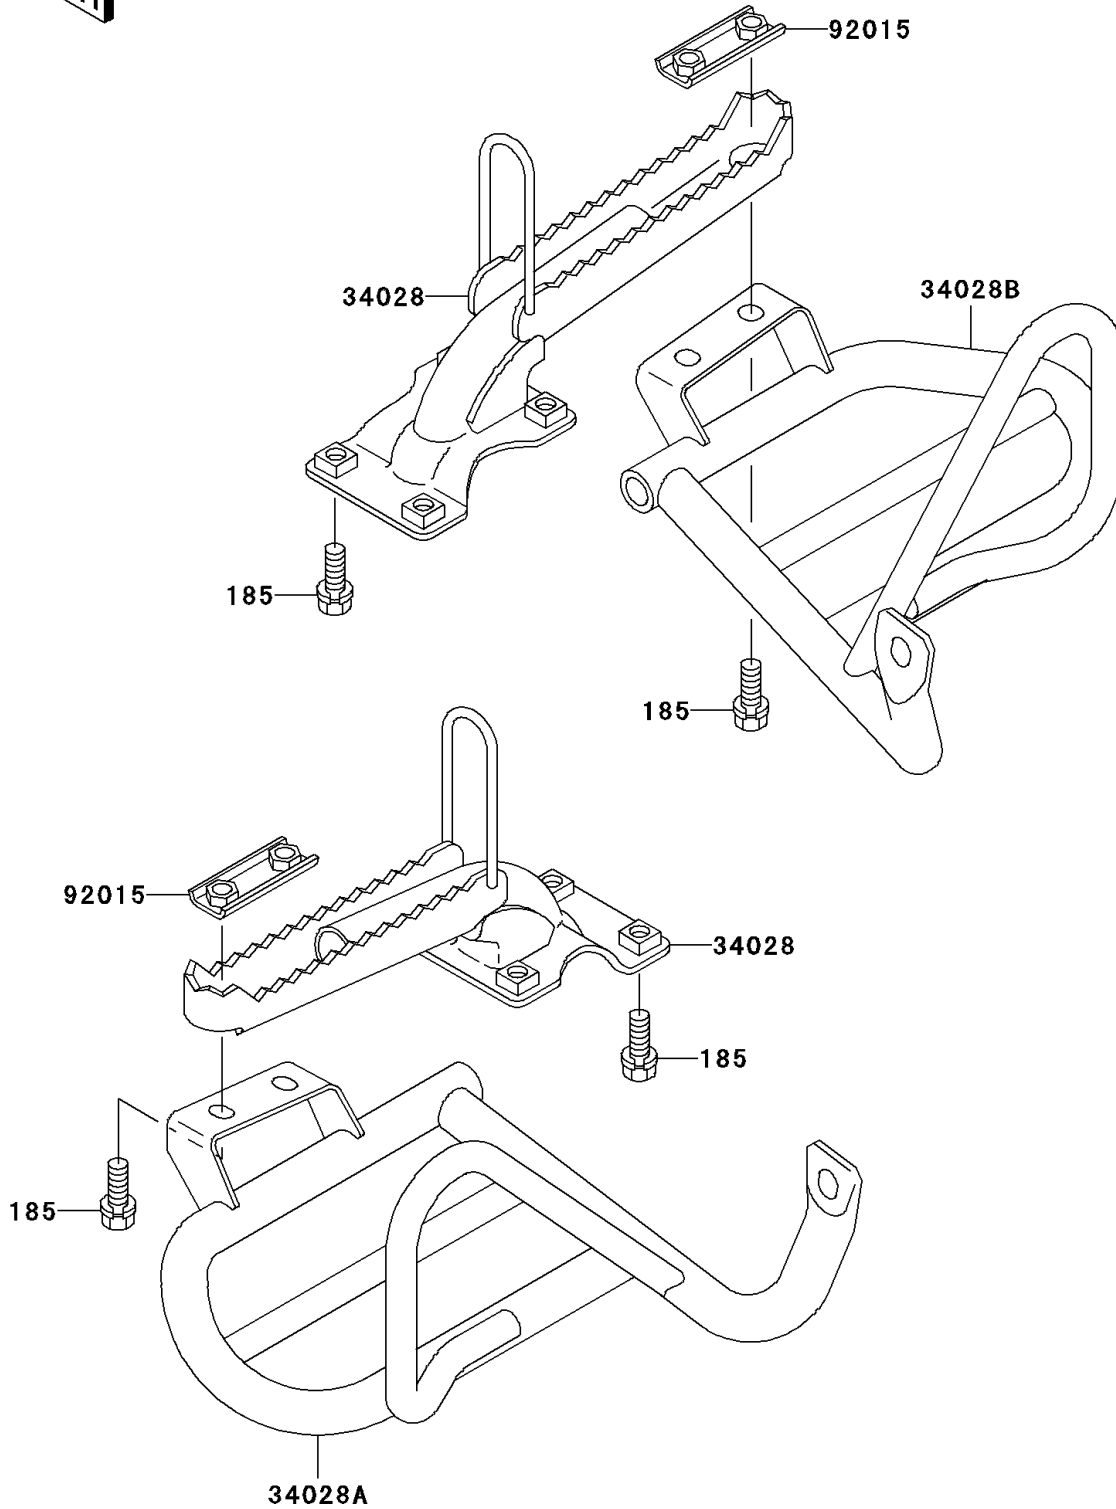

# 2000 Bayou 300 4X4 PARTS DIAGRAM

Footrests

F2160

## 2000 Bayou 300 4X4 PARTS LIST

### Footrests

ITEM NAME	PART NUMBER	QUANTITY
BOLT-UPSET-WSP-SMALL,8X20 (Ref # 185)	185J0820	12
STEP (Ref # 34028)	34028-1271	2
STEP,FOOT BOARD,LH (Ref # 34028A)	34028-1399	1
STEP,FOOT BOARD,RH (Ref # 34028B)	34028-1400	1
NUT (Ref # 92015)	92015-1732	2