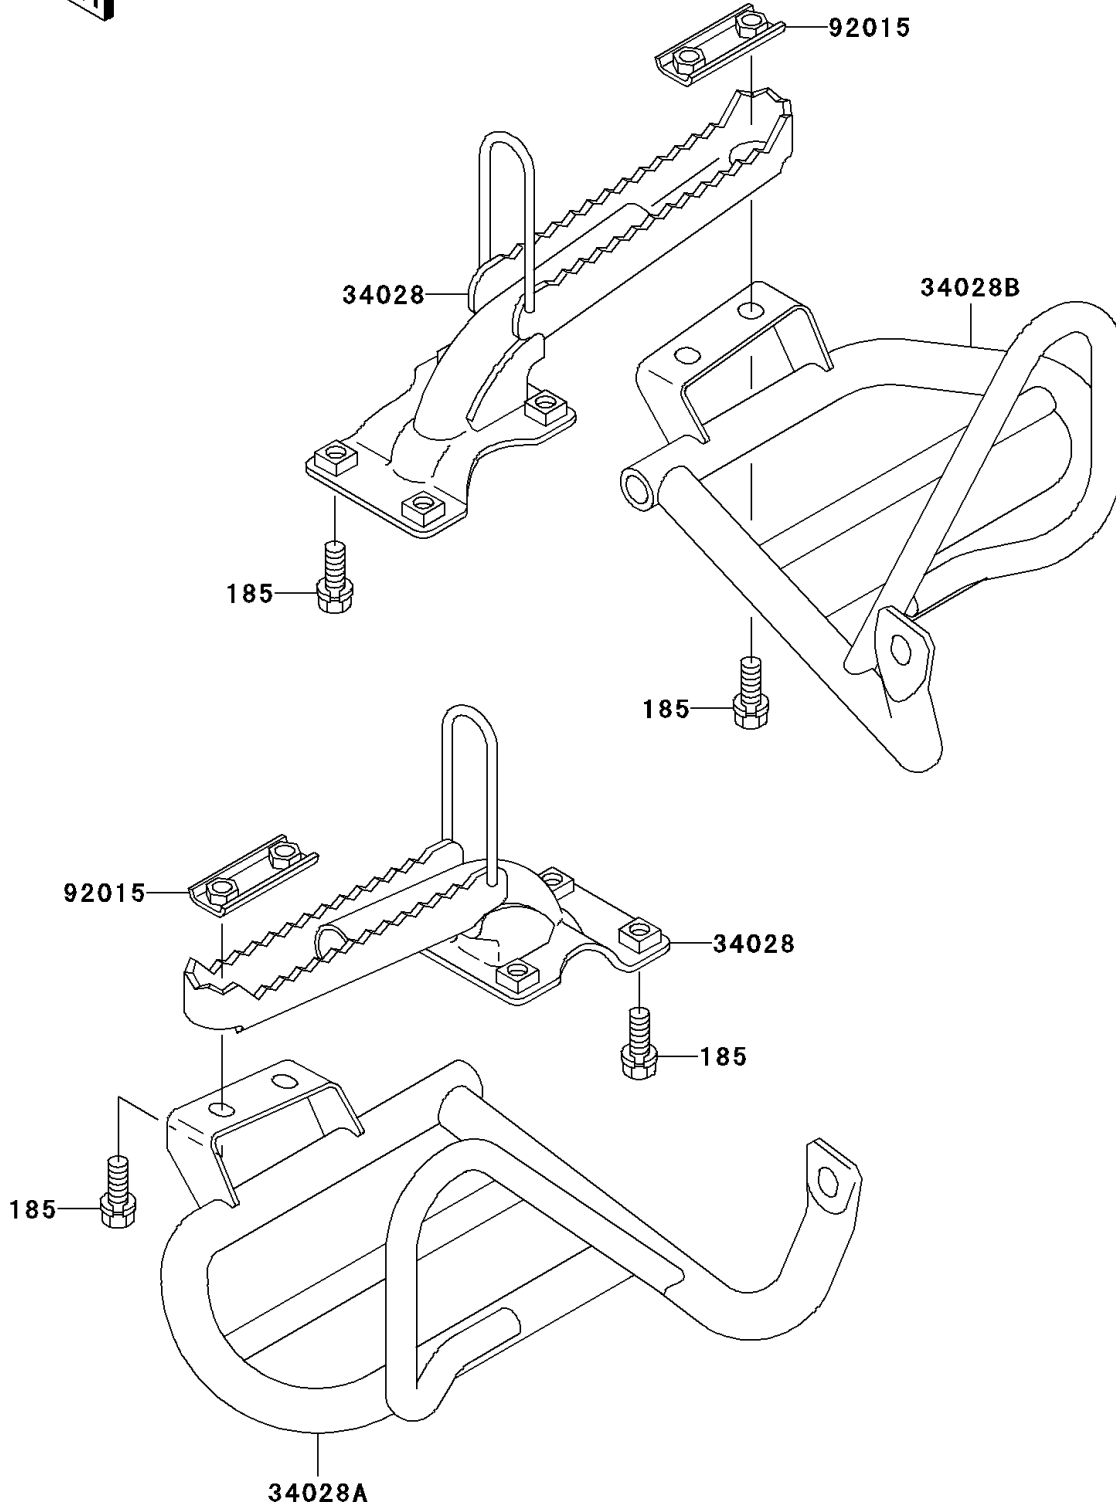

# 2002 Bayou 300 4X4 PARTS DIAGRAM

Footrests

F2160

## 2002 Bayou 300 4X4 PARTS LIST

### Footrests

ITEM NAME	PART NUMBER	QUANTITY
BOLT-UPSET-WSP-SMALL,8X20 (Ref # 185)	185J0820	12
STEP (Ref # 34028)	34028-1271	2
STEP,FOOT BOARD,LH (Ref # 34028A)	34028-1399	1
STEP,FOOT BOARD,RH (Ref # 34028B)	34028-1400	1
NUT (Ref # 92015)	92015-1732	2