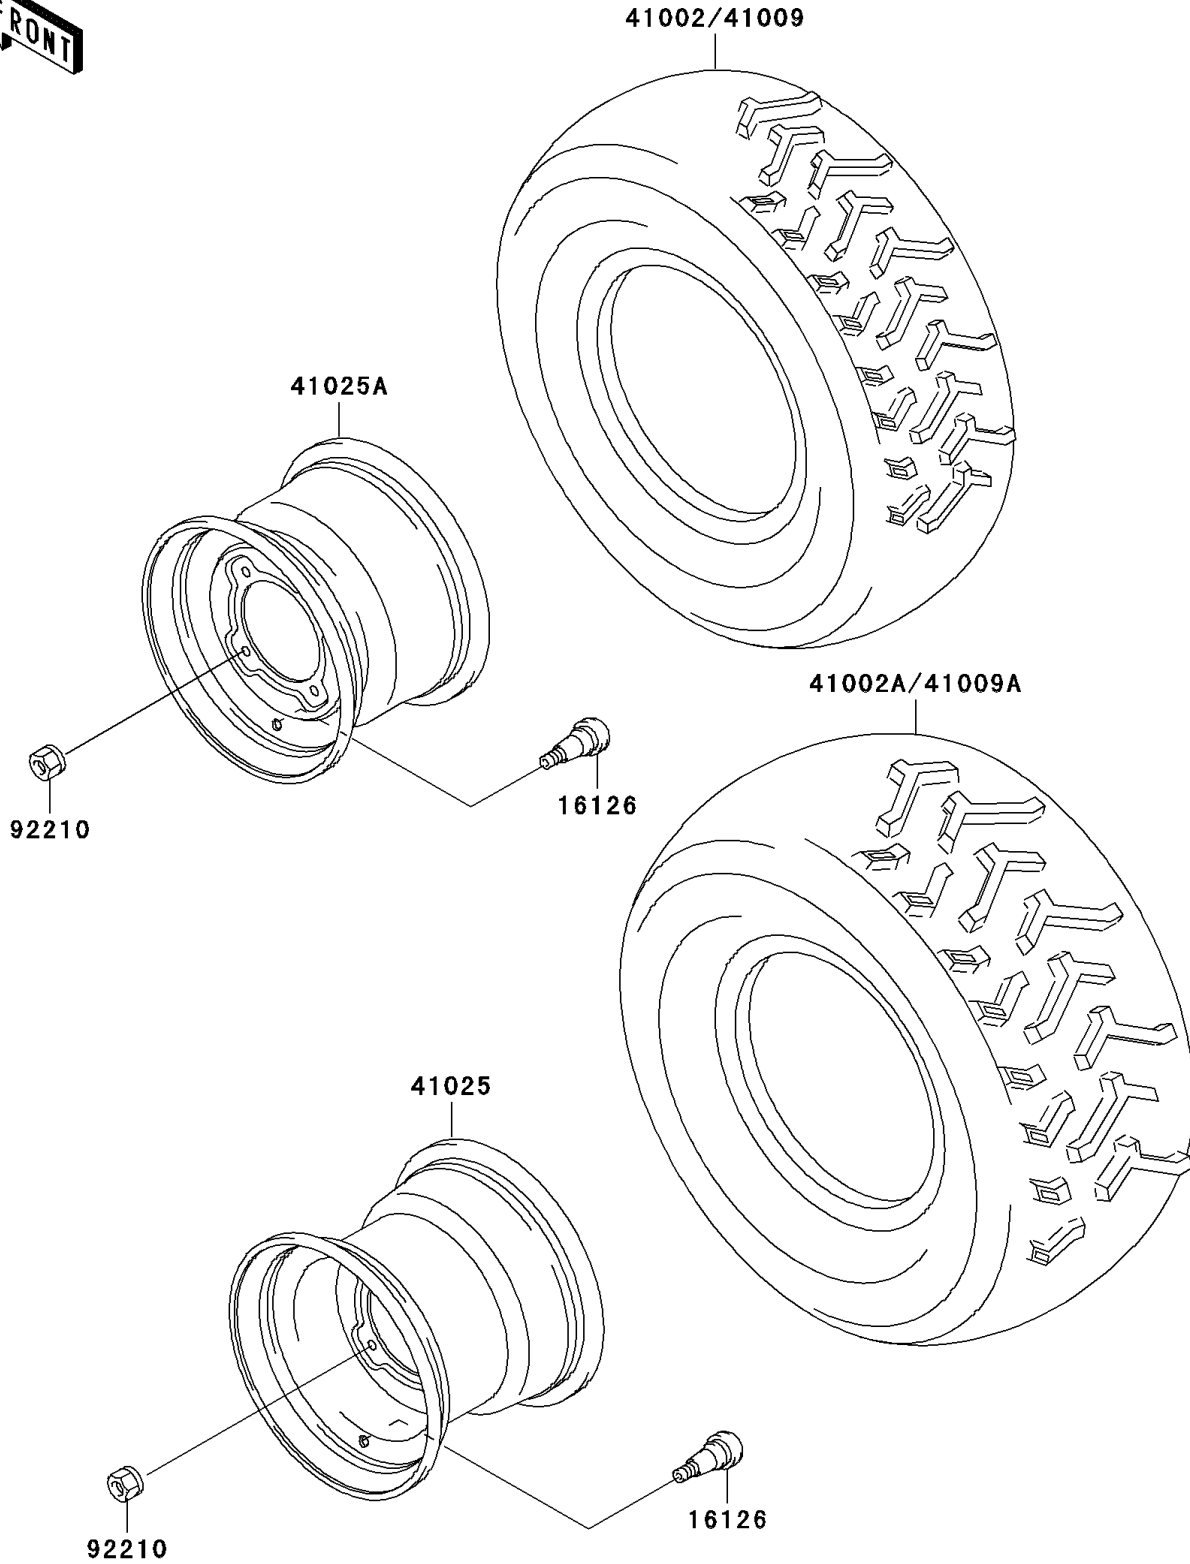

1998 Bayou 300 4X4 PARTS DIAGRAM

Wheels/Tires

F2210

1998 Bayou 300 4X4 PARTS LIST

Wheels/Tires

ITEM NAME	PART NUMBER	QUANTITY
VALVE (Ref # 16126)	16126-4001	4
TIRE,FR,AT24X8-11,KT962(D) (Ref # 41002)	41002-1678	2
TIRE,RR,AT24X10-11,KT962A(D) (Ref # 41002A)	41002-1890	2
TIRE,FR,AT24X8-11(GOOD YEAR) (Ref # 41009)	41009-1163	2
TIRE,RR,AT24X10-11(GOOD YEAR) (Ref # 41009A)	41009-1164	2
RIM,RR,11X8.0,SILVER NO.40 (Ref # 41025)	41025-1334-5A	2
RIM,FR,11X6.5,SILVER NO.40 (Ref # 41025A)	41025-1342-5A	2
NUT,LOCK,10MM (Ref # 92210)	92210-1204	16