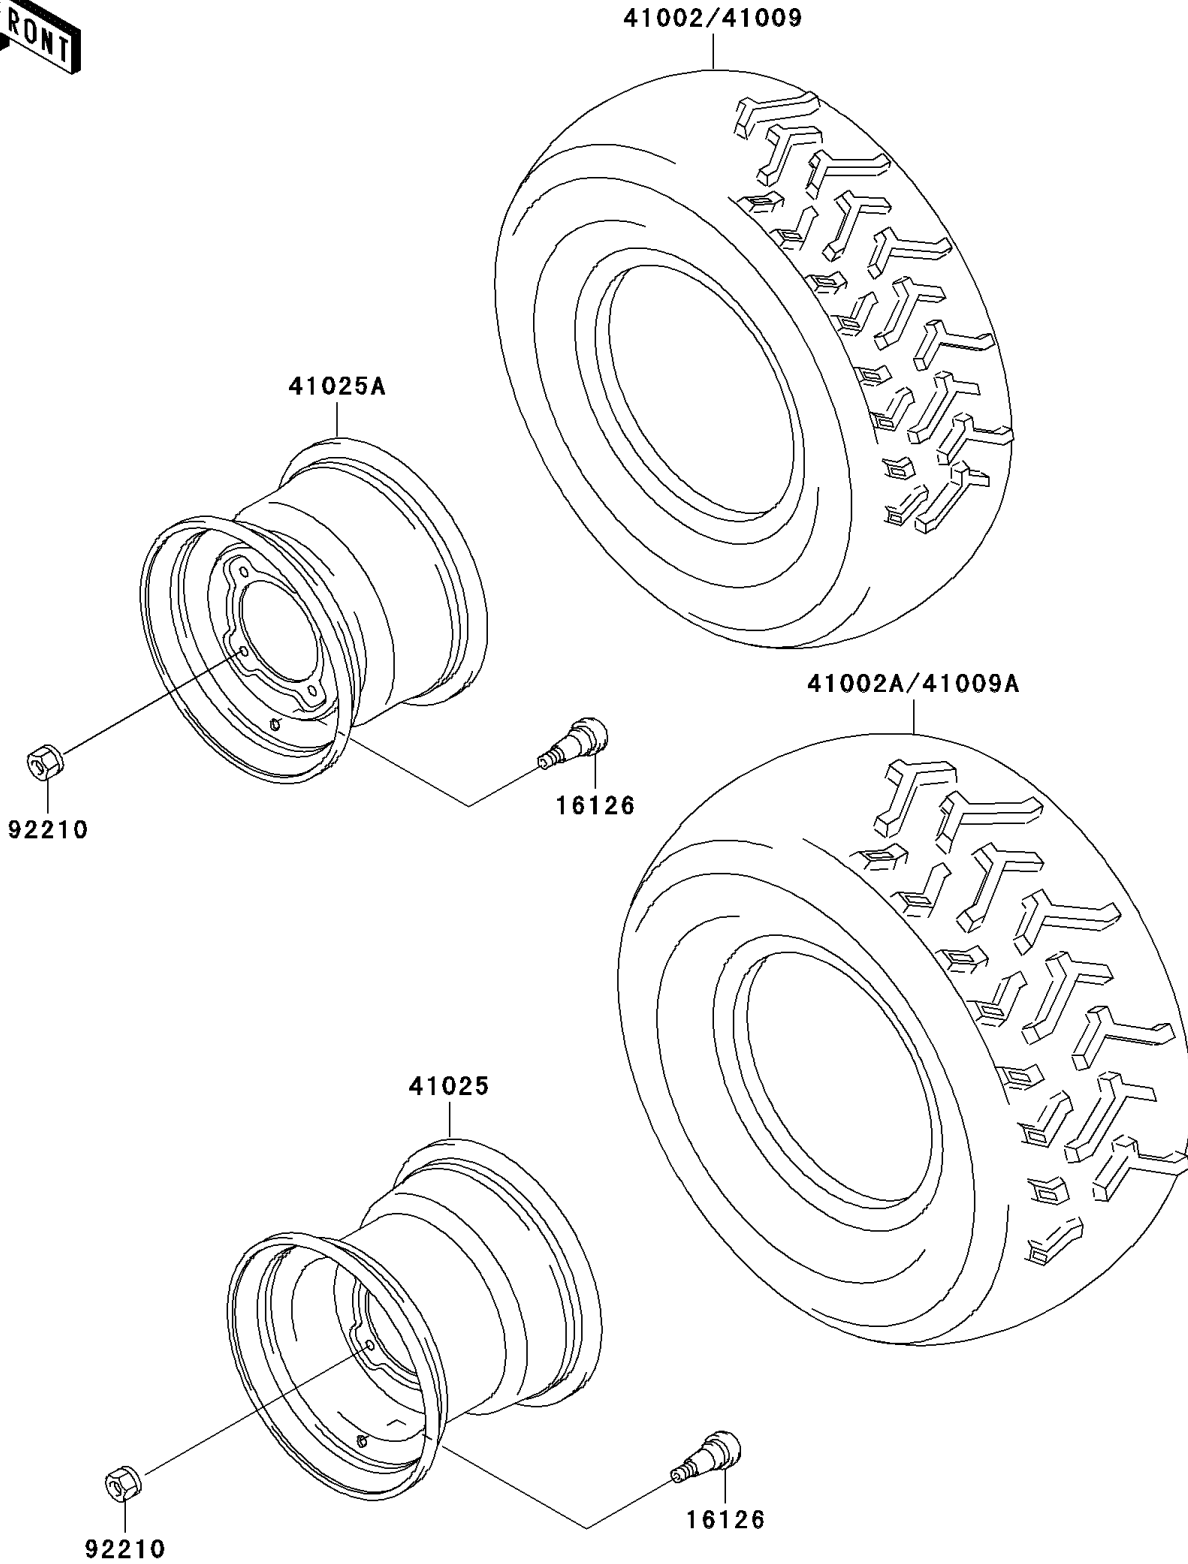

1999 Bayou 300 4X4 PARTS DIAGRAM

Wheels/Tires

F2210

1999 Bayou 300 4X4 PARTS LIST

Wheels/Tires

ITEM NAME	PART NUMBER	QUANTITY
VALVE (Ref # 16126)	16126-4001	4
TIRE,FR,AT24X8-11,KT962(D) (Ref # 41002)	41002-1678	2
TIRE,RR,AT24X10-11,KT962A(D) (Ref # 41002A)	41002-1890	2
TIRE,FR,AT24X8-11(GOOD YEAR) (Ref # 41009)	41009-1163	2
TIRE,RR,AT24X10-11(GOOD YEAR) (Ref # 41009A)	41009-1164	2
RIM,RR,11X8.0,SILVER NO.40 (Ref # 41025)	41025-1334-5A	2
RIM,FR,11X6.5,SILVER NO.40 (Ref # 41025A)	41025-1342-5A	2
NUT,LOCK,10MM (Ref # 92210)	92210-1204	16