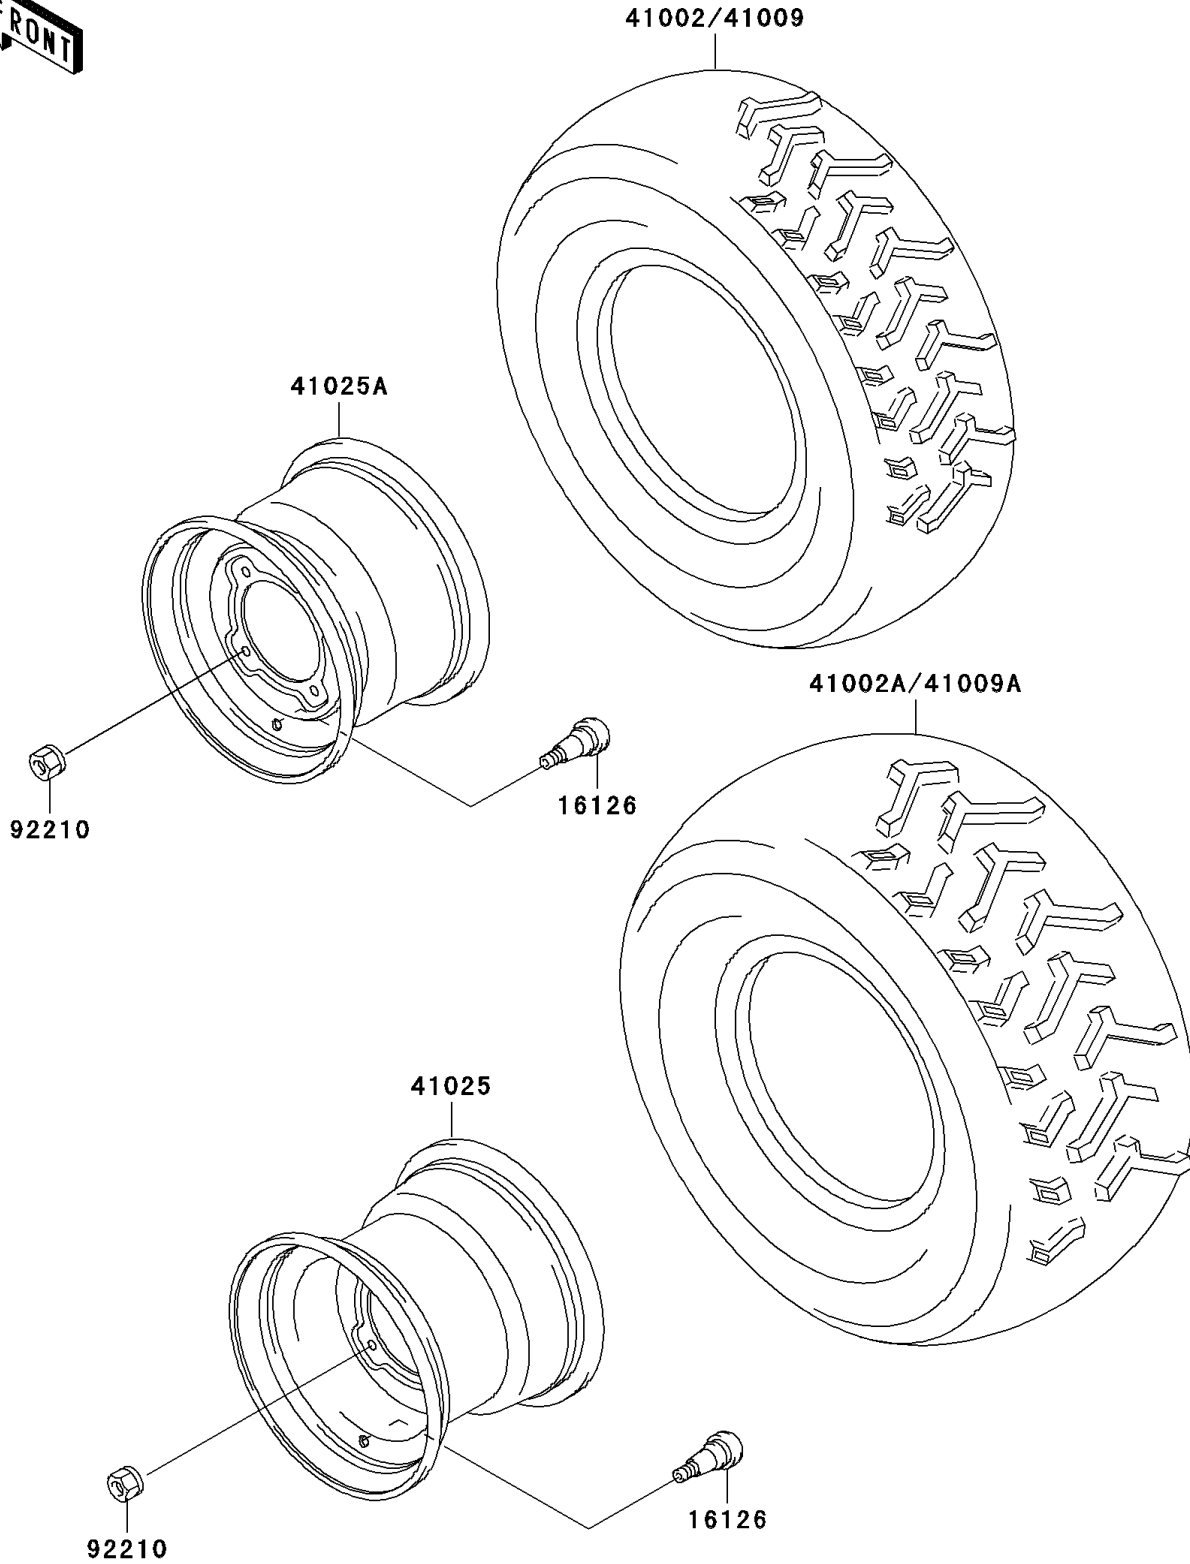

2001 Bayou 300 4X4 PARTS DIAGRAM

Wheels/Tires

F2210

2001 Bayou 300 4X4 PARTS LIST

Wheels/Tires

ITEM NAME	PART NUMBER	QUANTITY
VALVE (Ref # 16126)	16126-4001	4
TIRE,FR,AT24X8-11,KT962(D) (Ref # 41002)	41002-1678	2
TIRE,RR,AT24X10-11,KT962A(D) (Ref # 41002A)	41002-1890	2
TIRE,FR,AT24X8-11(GOOD YEAR) (Ref # 41009)	41009-1163	2
TIRE,RR,AT24X10-11(GOOD YEAR) (Ref # 41009A)	41009-1164	2
RIM,RR,11X8.0,SILVER NO.40 (Ref # 41025)	41025-1334-5A	2
RIM,FR,11X6.5,SILVER NO.40 (Ref # 41025A)	41025-1342-5A	2
NUT,LOCK,10MM (Ref # 92210)	92210-1204	16