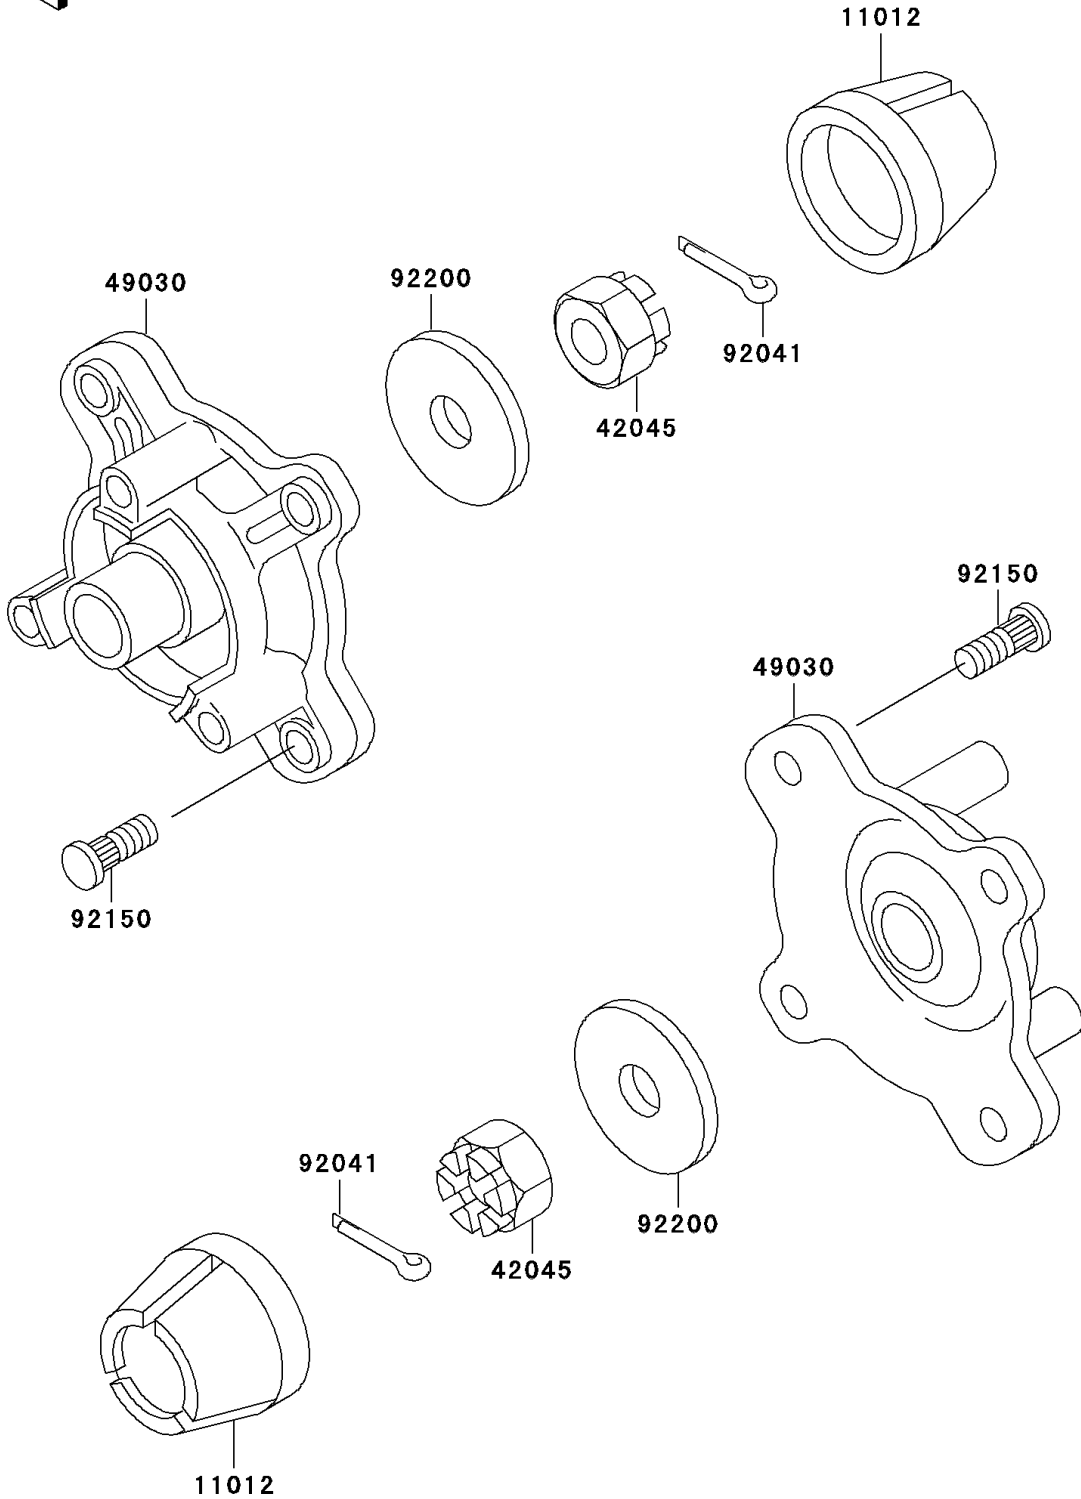

1998 Bayou 300 4X4 PARTS DIAGRAM

Front Hub

F2230

1998 Bayou 300 4X4 PARTS LIST

Front Hub

ITEM NAME	PART NUMBER	QUANTITY
CAP,WHEEL (Ref # 11012)	11012-1969	2
NUT,CASTLE,18MM (Ref # 42045)	42045-018	2
HUB,FR (Ref # 49030)	49030-1116	2
COTTER,4.0X35 (Ref # 92041)	92041-1053	2
BOLT (Ref # 92150)	92150-1289	8
WASHER,18.5X52X4.5 (Ref # 92200)	92200-1474	2