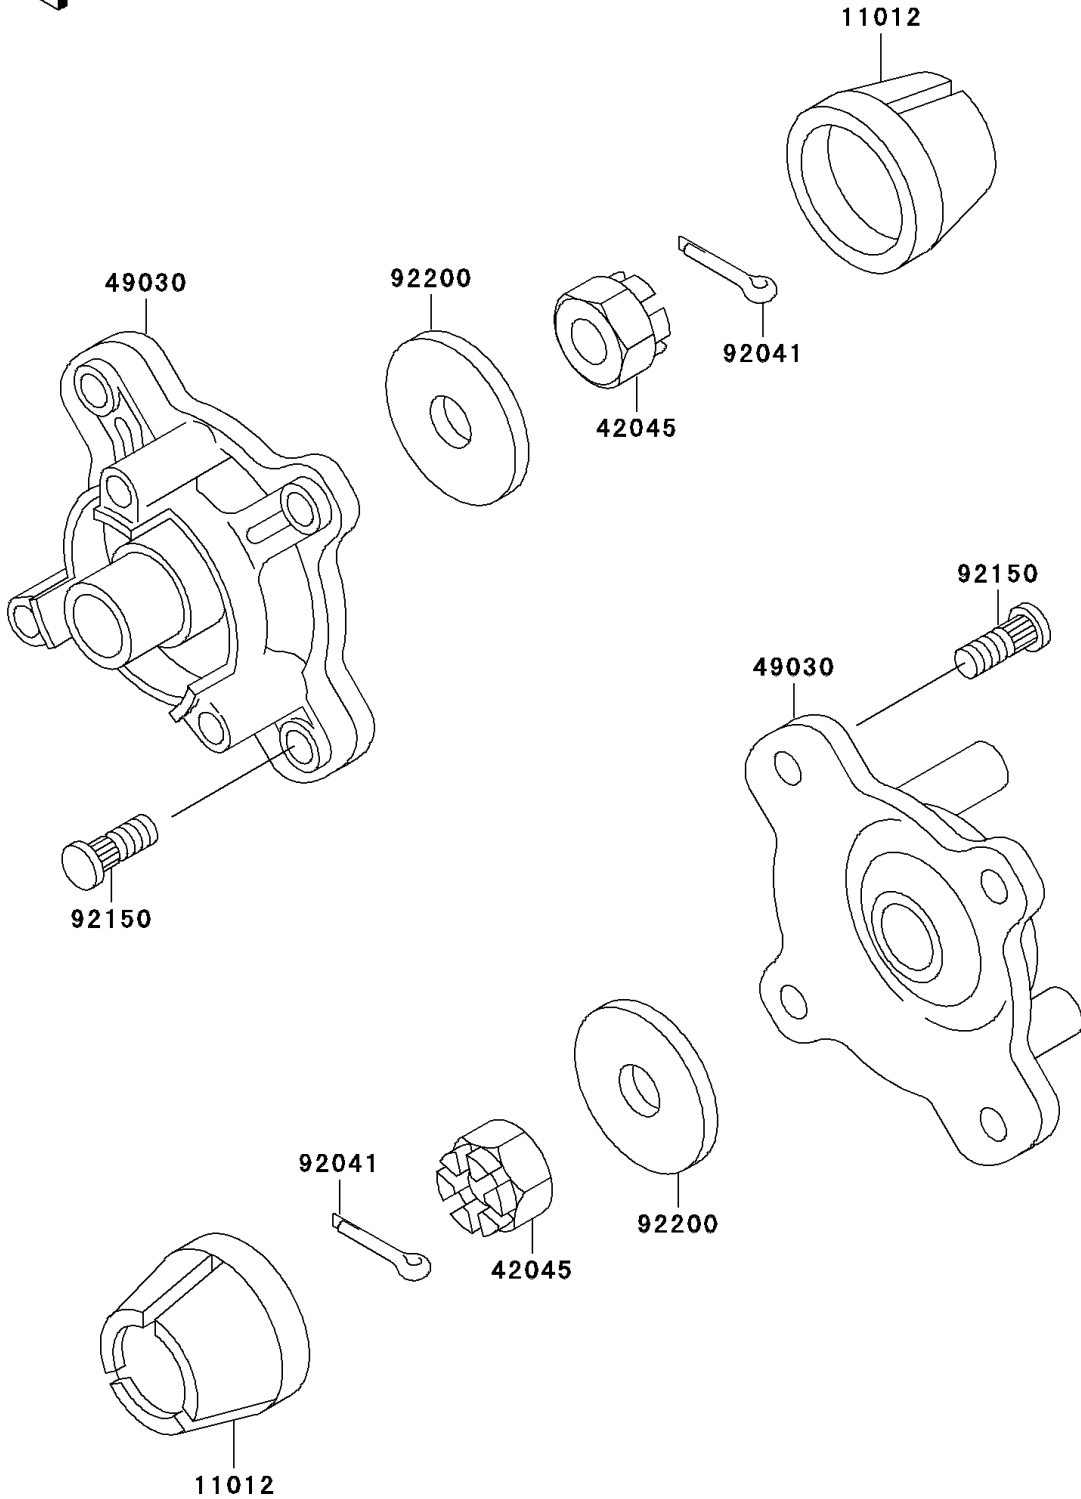

# 1999 Bayou 300 4X4 PARTS DIAGRAM

Front Hub

F2230

# 1999 Bayou 300 4X4 PARTS LIST

## Front Hub

ITEM NAME	PART NUMBER	QUANTITY
CAP,WHEEL (Ref # 11012)	11012-1969	2
NUT,CASTLE,18MM (Ref # 42045)	42045-018	2
HUB,FR (Ref # 49030)	49030-1116	2
COTTER,4.0X35 (Ref # 92041)	92041-1053	2
BOLT (Ref # 92150)	92150-1289	8
WASHER,18.5X52X4.5 (Ref # 92200)	92200-1474	2