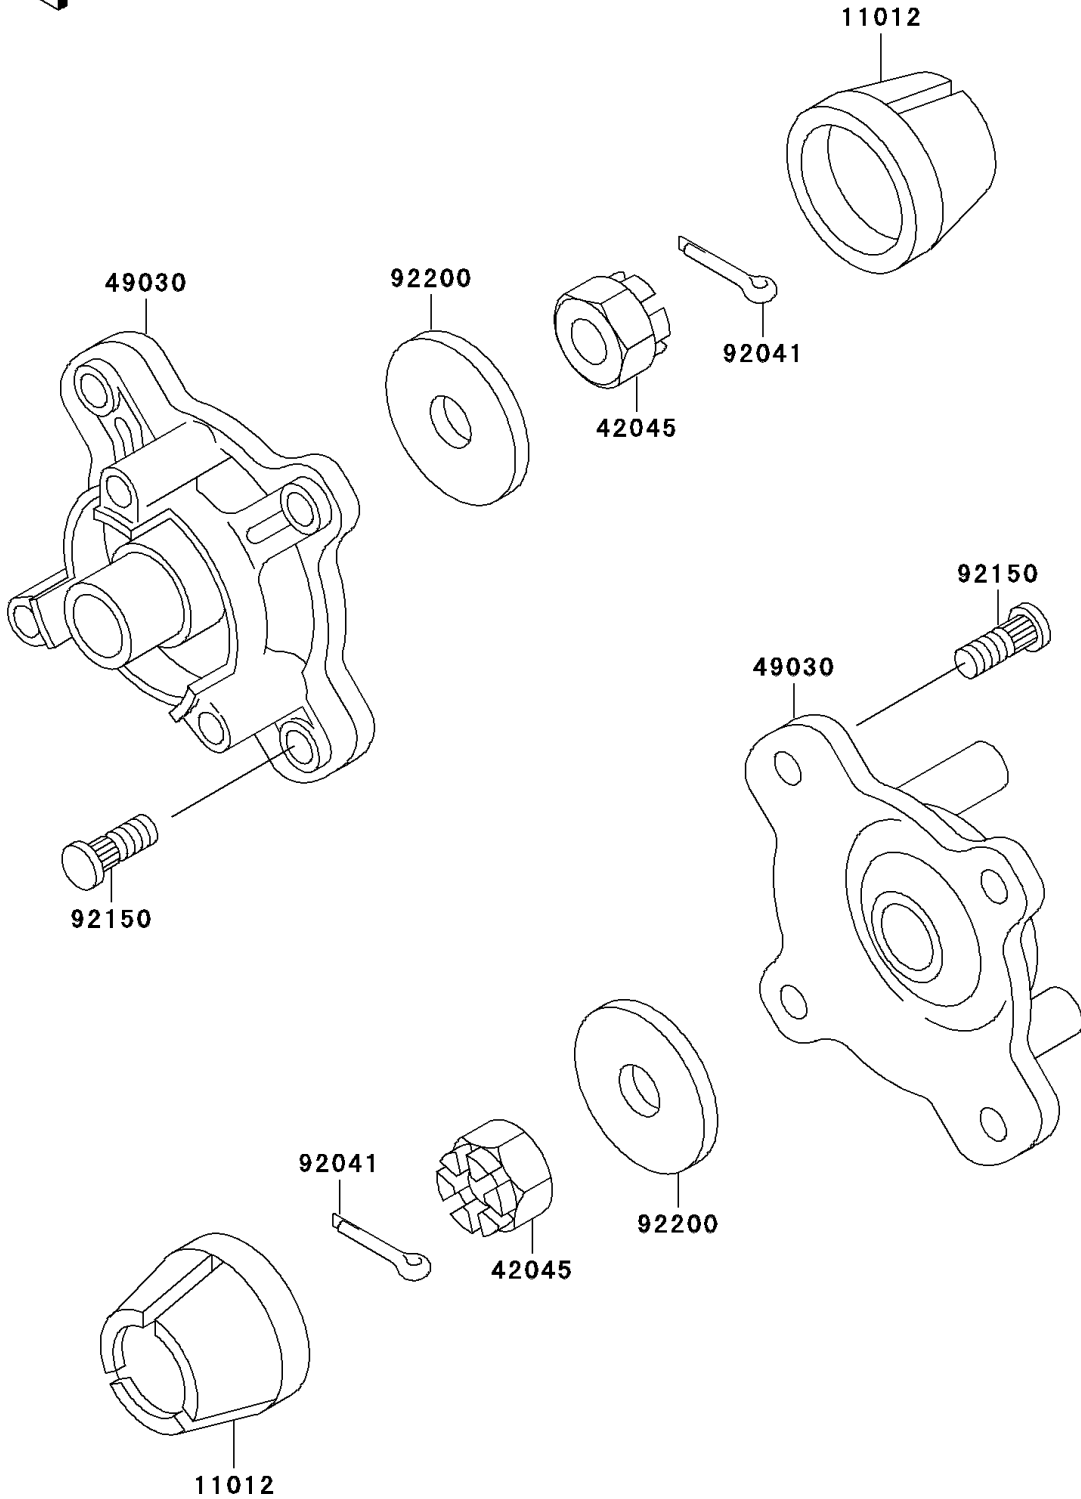

2001 Bayou 300 4X4 PARTS DIAGRAM

Front Hub

F2230

2001 Bayou 300 4X4 PARTS LIST

Front Hub

ITEM NAME	PART NUMBER	QUANTITY
CAP,WHEEL (Ref # 11012)	11012-1969	2
NUT,CASTLE,18MM (Ref # 42045)	42045-018	2
HUB,FR (Ref # 49030)	49030-1116	2
COTTER,4.0X35 (Ref # 92041)	92041-1053	2
BOLT (Ref # 92150)	92150-1289	8
WASHER,18.5X52X4.5 (Ref # 92200)	92200-1474	2