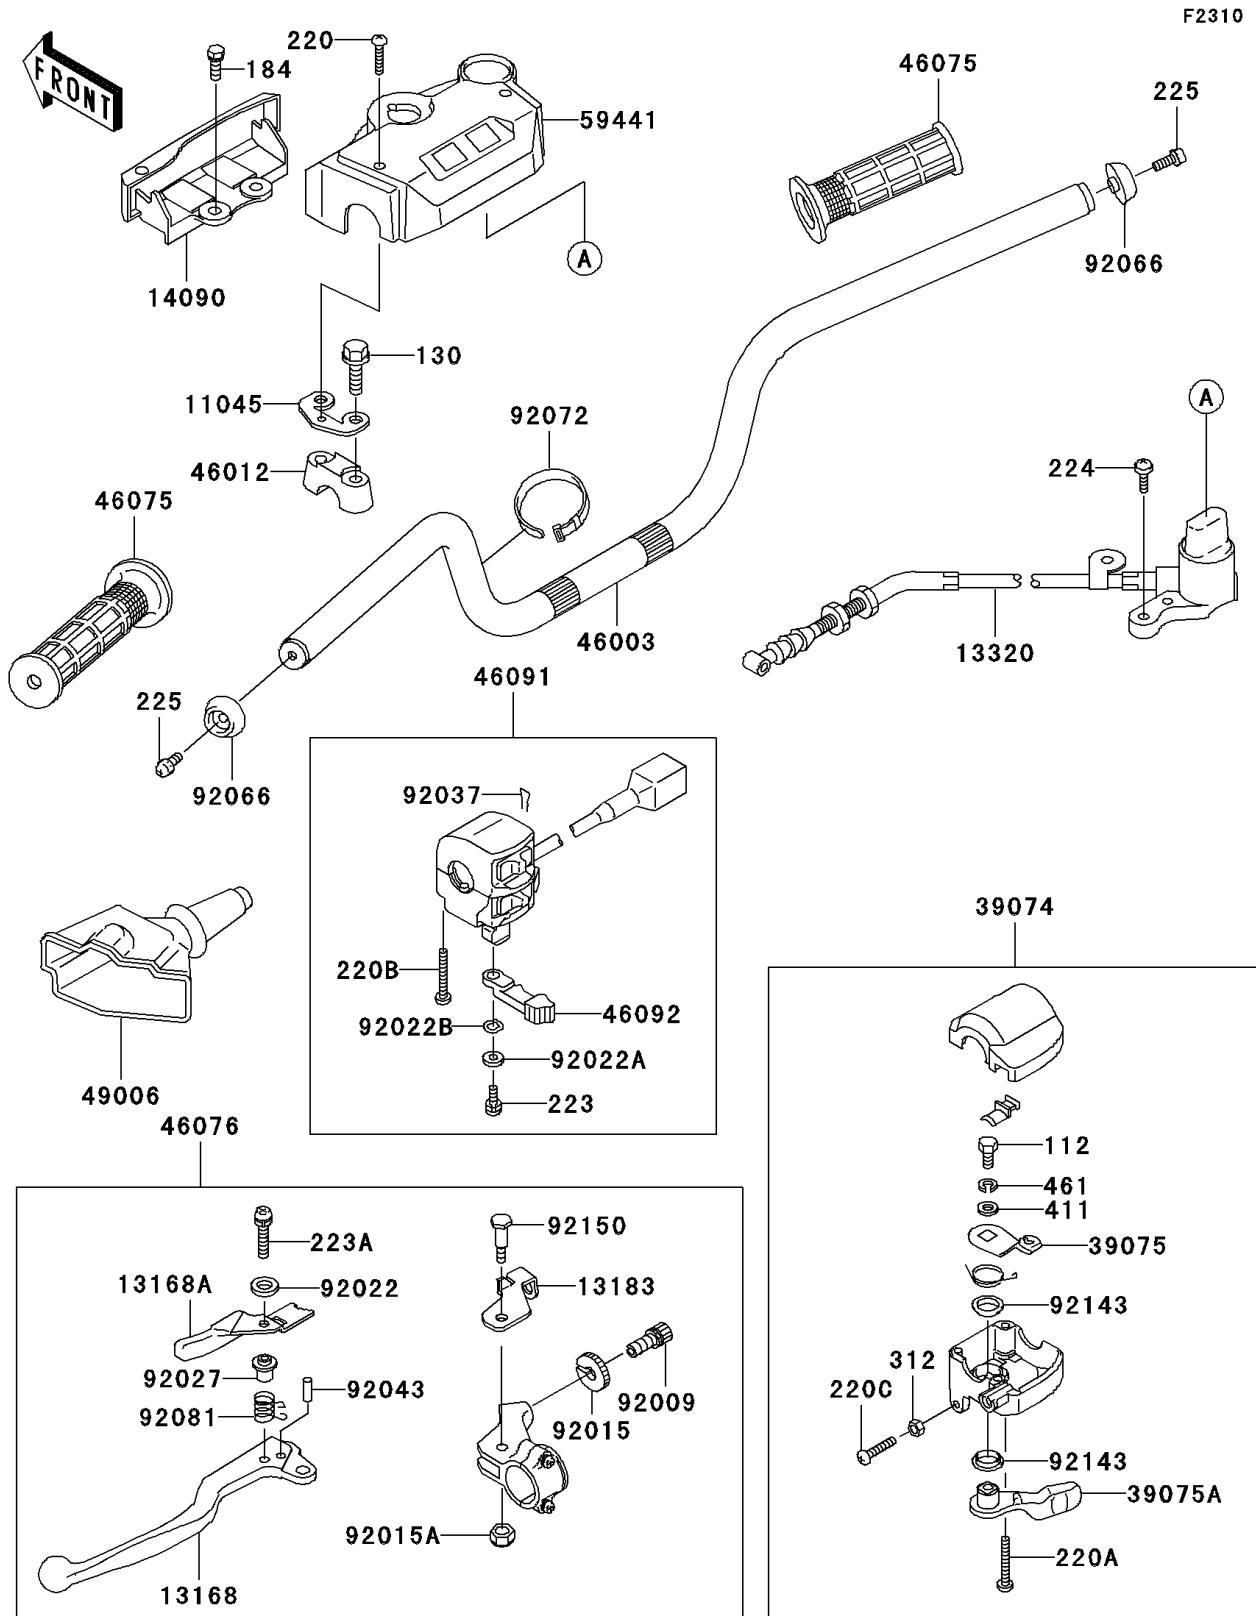

# 1999 Bayou 300 4X4 PARTS DIAGRAM

Handlebar(KLF300-C10/C11)

# 1999 Bayou 300 4X4 PARTS LIST

Handlebar(KLF300-C10/C11)

ITEM NAME	PART NUMBER	QUANTITY
BOLT-UPSET (Ref # 112)	112D0614	1
BOLT-FLANGED (Ref # 130)	130P0860	4
BOLT-UPSET-WP-SMALL (Ref # 184)	184J0814	2
BRACKET,HANDLE COVER (Ref # 11045)	11045-1925	2
LEVER,LH (Ref # 13168)	13168-1449	1
LEVER,LOCK (Ref # 13168A)	13168-1450	1
PLATE,LOCK (Ref # 13183)	13183-1609	1
LEVER-ASSY,REVERSE (Ref # 13320)	13320-1005	1
COVER,HANDLE (Ref # 14090)	14090-1767	1
LEVER-ASSY-THROTTLE (Ref # 39074)	39074-1055	1
LEVER-THROTTLE,ARM (Ref # 39075)	39075-1054	1
LEVER-THROTTLE (Ref # 39075A)	39075-1059	1
HANDLE (Ref # 46003)	46003-1365	1
HOLDER-HANDLE (Ref # 46012)	46012-1168	2
GRIP (Ref # 46075)	46075-1056	2
LEVER-ASSY-GRIP,LH (Ref # 46076)	46076-1178	1
HOUSING-ASSY-CONTROL,LH (Ref # 46091)	46091-1462	1
LEVER-GRIP,CHOKE (Ref # 46092)	46092-1149	1
BOOT,CLUTCH LEVER (Ref # 49006)	49006-1057	1
COVER-HANDLE (Ref # 59441)	59441-1077	1
SCREW,CABLE ADJUST,8MM (Ref # 92009)	92009-1435	1
NUT,CABLE ADJUST LOCK,8MM (Ref # 92015)	92015-1596	1
NUT (Ref # 92015A)	92015-1829	1
WASHER,4MM (Ref # 92022)	92022-1647	1
WASHER,5MM (Ref # 92022A)	92022-1837	1
WASHER,WAVE,5MM (Ref # 92022B)	92022-1838	1
COLLAR,RETURN SPRING (Ref # 92027)	92027-1336	1
CLAMP,CLIP (Ref # 92037)	92037-1836	1
PIN,SPRING,3X16 (Ref # 92043)	92043-1268	1