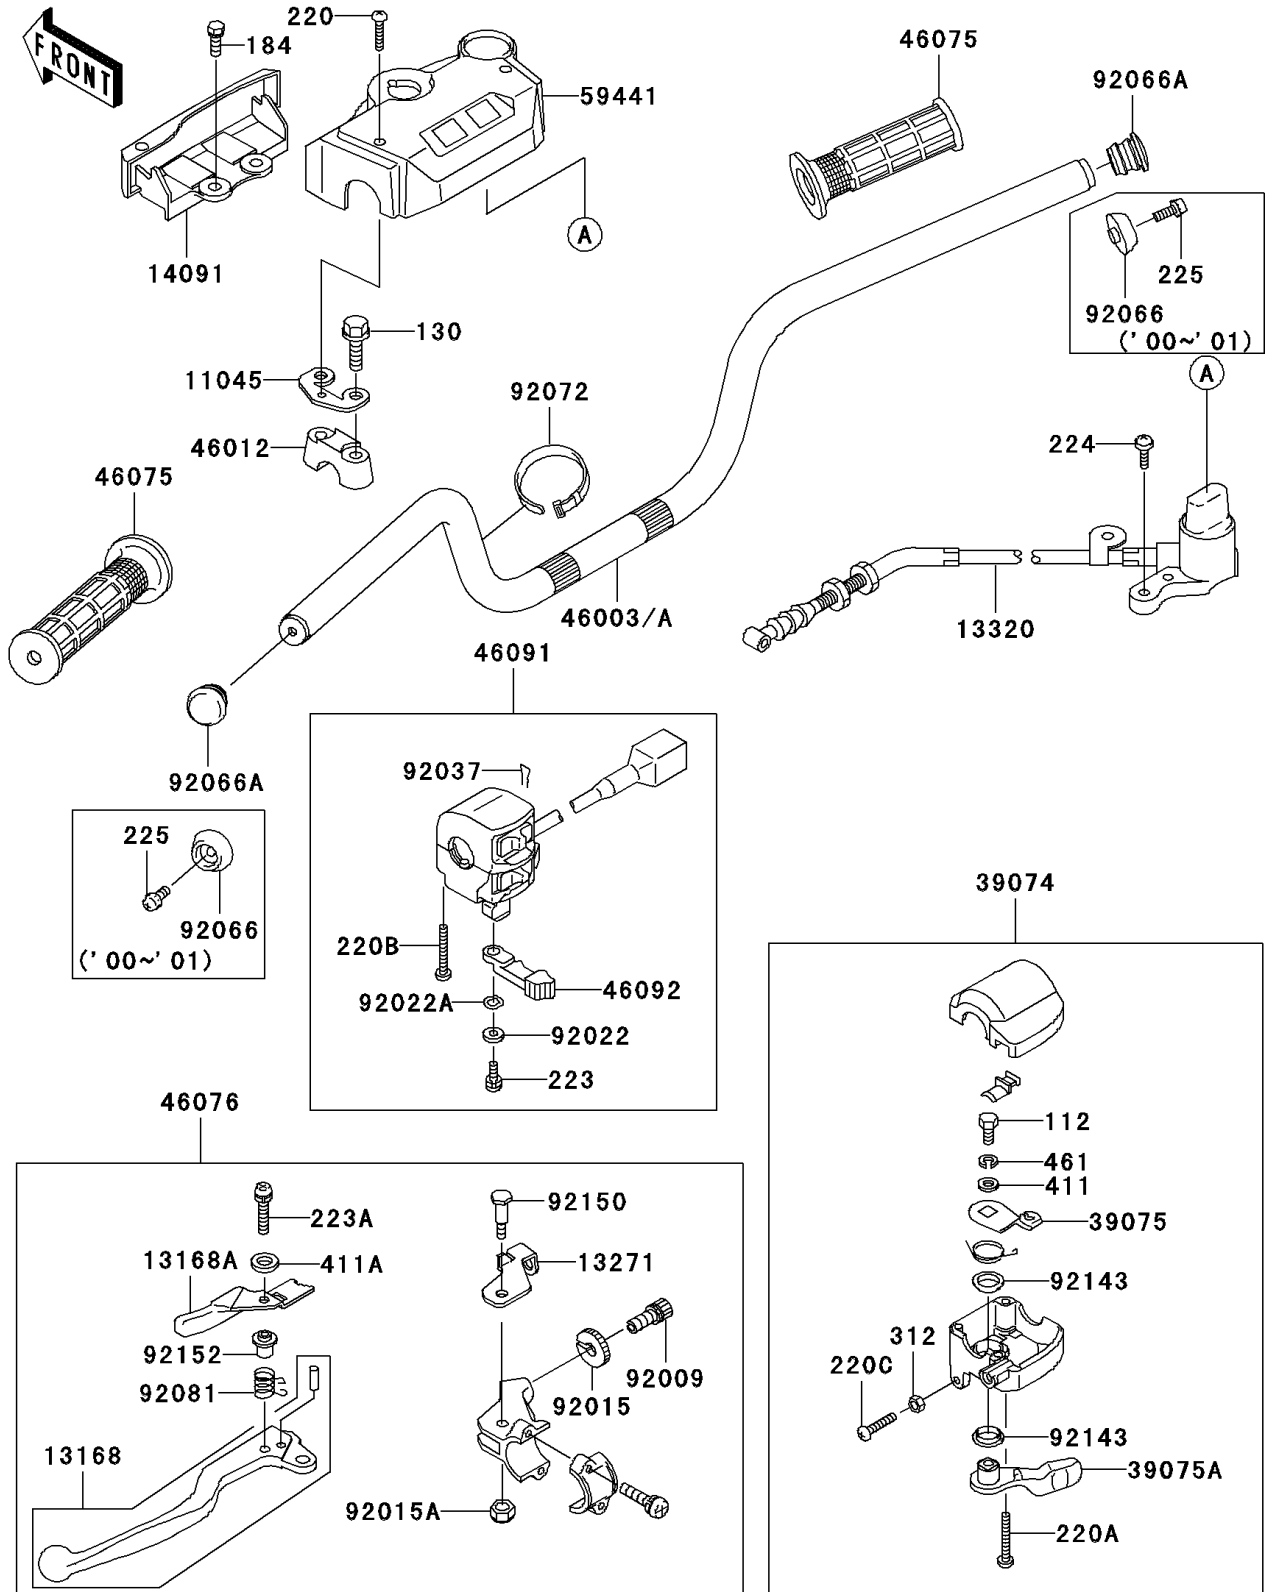

# 2001 Bayou 300 4X4 PARTS DIAGRAM

Handlebar(KLF300-C12-C14)

F2310A

## 2001 Bayou 300 4X4 PARTS LIST

Handlebar(KLF300-C12-C14)

ITEM NAME	PART NUMBER	QUANTITY
BOLT-UPSET (Ref # 112)	112D0614	1
BOLT-FLANGED (Ref # 130)	130P0860	4
BOLT-UPSET-WP-SMALL (Ref # 184)	184J0814	2
SCREW-PAN-CROS,4X20 (Ref # 220)	220C0420	2
SCREW-PAN-CROS (Ref # 220A)	220C0530	2
SCREW-PAN-CROS (Ref # 220B)	220C0535	2
SCREW-PAN-CROS,6X30,BLACK (Ref # 220C)	220C0630	1
SCREW-PAN-WS-CROS (Ref # 223)	223C0512	1
SCREW-PAN-WS-CROS (Ref # 223A)	223C0520	1
SCREW-PAN-WP-CROS,5X20 (Ref # 224)	224B0520	2
BRACKET,HANDLE COVER (Ref # 11045)	11045-1925	2
LEVER,LH (Ref # 13168)	13168-1672	1
LEVER,LOCK (Ref # 13168A)	13168-1673	1
PLATE,LOCK (Ref # 13271)	13271-1259	1
LEVER-ASSY,REVERSE (Ref # 13320)	13320-1005	1
COVER,HANDLE (Ref # 14091)	14091-1148	1
LEVER-ASSY-THROTTLE (Ref # 39074)	39074-1055	1
LEVER-THROTTLE,ARM (Ref # 39075)	39075-1054	1
LEVER-THROTTLE (Ref # 39075A)	39075-1059	1
HANDLE (Ref # 46003)	46003-1365	1
HOLDER-HANDLE (Ref # 46012)	46012-1168	2
GRIP (Ref # 46075)	46075-1056	2
LEVER-ASSY-GRIP,LH (Ref # 46076)	46076-1224	1
HOUSING-ASSY-CONTROL,LH (Ref # 46091)	46091-1462	1
LEVER-GRIP,CHOKE (Ref # 46092)	46092-1149	1
COVER-HANDLE (Ref # 59441)	59441-1077	1
SCREW,CABLE ADJUST,8MM (Ref # 92009)	92009-1435	1
NUT,CABLE ADJUST LOCK,8MM (Ref # 92015)	92015-1596	1
NUT (Ref # 92015A)	92015-1829	1