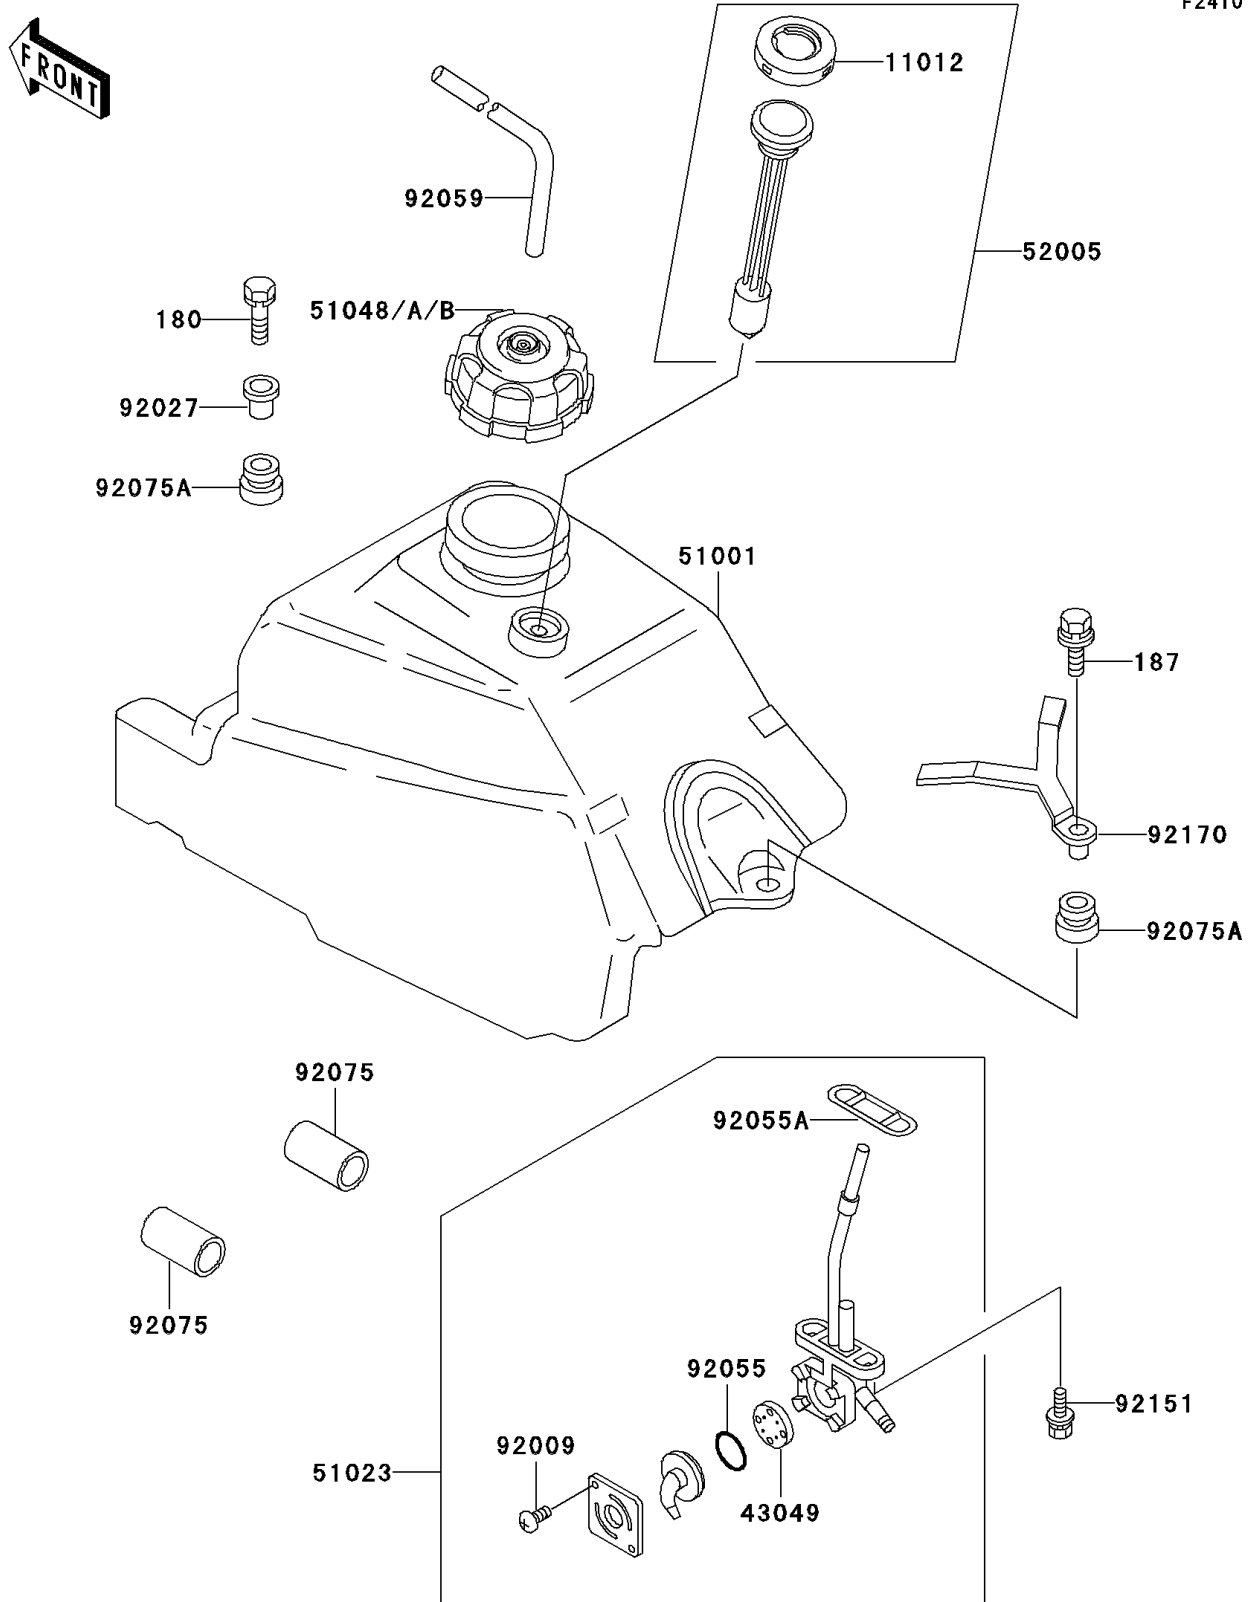

1999 Bayou 300 4X4 PARTS DIAGRAM

Fuel Tank

1999 Bayou 300 4X4 PARTS LIST

Fuel Tank

ITEM NAME	PART NUMBER	QUANTITY
BOLT-UPSET-WS,6X25 (Ref # 180)	180D0625	2
BOLT-UPSET-WSP (Ref # 187)	187D0630	1
CAP,FUEL GAUGE (Ref # 11012)	11012-1627	1
PACKING,FUEL TAP LEVER (Ref # 43049)	43049-1017	1
TANK-COMP-FUEL (Ref # 51001)	51001-1295	1
TAP-ASSY,FUEL (Ref # 51023)	51023-1159	1
CAP-ASSY-TANK,FUEL (Ref # 51048)	51048-1090	1
GAUGE,FUEL (Ref # 52005)	52005-1121	1
SCREW,3X5 (Ref # 92009)	92009-1123	2
COLLAR,L=16.1 (Ref # 92027)	92027-1847	2
RING-O,FUEL TAP LEVER (Ref # 92055)	92055-1111	1
RING-O,FUEL TAP PACKING (Ref # 92055A)	92055-1348	1
TUBE,5X9.4X300 (Ref # 92059)	92059-1982	1
DAMPER,FUEL TANK,FR,UNDER (Ref # 92075)	92075-1369	2
DAMPER (Ref # 92075A)	92075-1787	3
BOLT,6X14 (Ref # 92151)	92151-1198	2
CLAMP,HOSE (Ref # 92170)	92170-1070	1