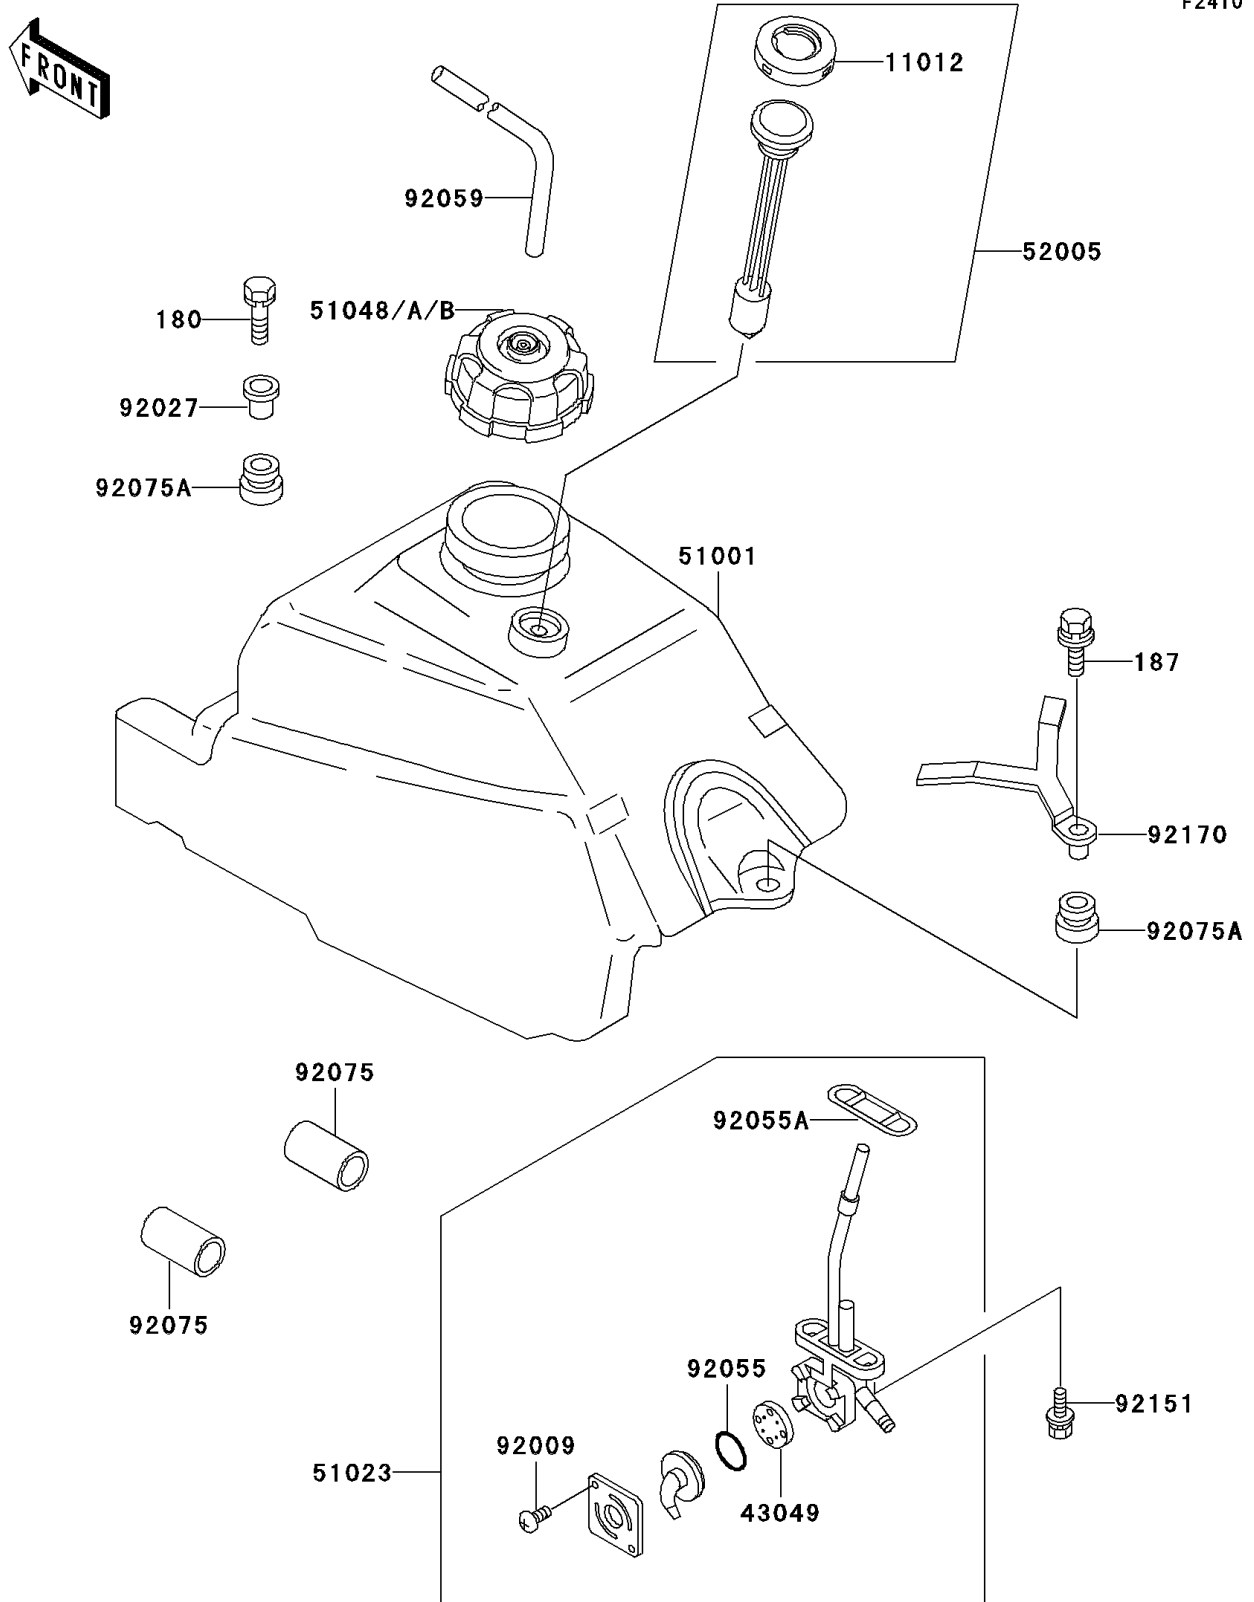

2000 Bayou 300 4X4 PARTS DIAGRAM

Fuel Tank

2000 Bayou 300 4X4 PARTS LIST

Fuel Tank

ITEM NAME	PART NUMBER	QUANTITY
BOLT-UPSET-WS,6X25 (Ref # 180)	180D0625	2
BOLT-UPSET-WSP (Ref # 187)	187D0630	1
CAP,FUEL GAUGE (Ref # 11012)	11012-1627	1
PACKING,FUEL TAP LEVER (Ref # 43049)	43049-1017	1
TANK-COMP-FUEL (Ref # 51001)	51001-1295	1
TAP-ASSY,FUEL (Ref # 51023)	51023-1159	1
CAP-ASSY-TANK,FUEL (Ref # 51048A)	51048-1127	1
GAUGE,FUEL (Ref # 52005)	52005-1121	1
SCREW,3X5 (Ref # 92009)	92009-1123	2
COLLAR,L=16.1 (Ref # 92027)	92027-1847	2
RING-O,FUEL TAP LEVER (Ref # 92055)	92055-1111	1
RING-O,FUEL TAP PACKING (Ref # 92055A)	92055-1348	1
TUBE,5X9.4X300 (Ref # 92059)	92059-1982	1
DAMPER,FUEL TANK,FR,UNDER (Ref # 92075)	92075-1369	2
DAMPER (Ref # 92075A)	92075-1787	3
BOLT,6X14 (Ref # 92151)	92151-1198	2
CLAMP,HOSE (Ref # 92170)	92170-1070	1