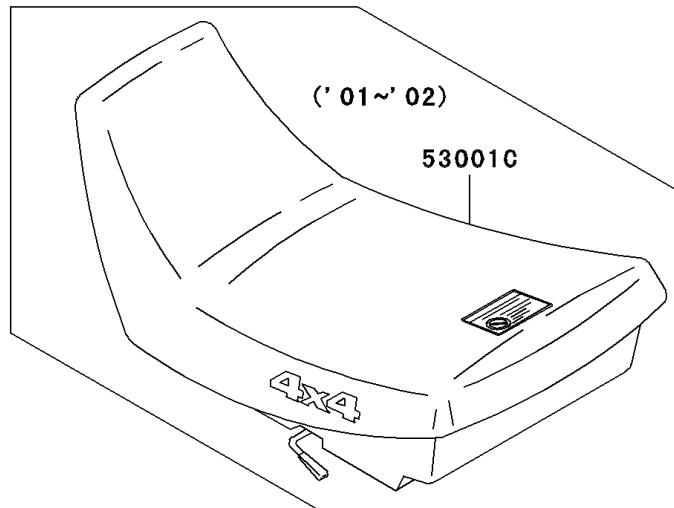

# 1998 Bayou 300 4X4 PARTS DIAGRAM

Seat

F2510

# 1998 Bayou 300 4X4 PARTS LIST

## Seat

ITEM NAME	PART NUMBER	QUANTITY
SEAT-ASSY,BEIGE (Ref # 53001)	53001-1543-K5	1
SEAT-ASSY,S.GRAY (Ref # 53001A)	53001-1543-LG	1