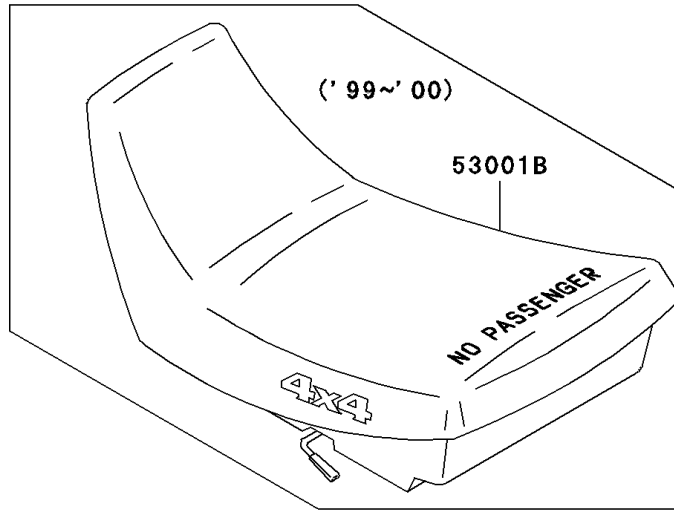

# 1998 Bayou 300 4X4 PARTS DIAGRAM

Seat

F2510

# 1998 Bayou 300 4X4 PARTS LIST

## Seat

ITEM NAME	PART NUMBER	QUANTITY
SEAT-ASSY,BEIGE (Ref # 53001)	53001-1543-K5	1
SEAT-ASSY,S.GRAY (Ref # 53001A)	53001-1543-LG	1