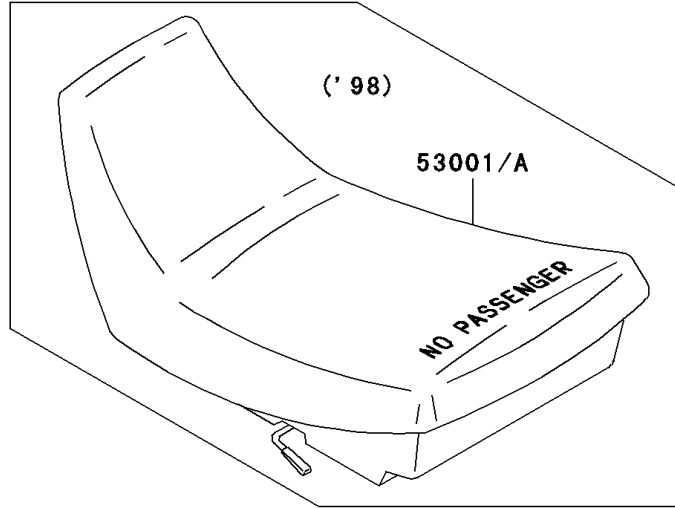

# 1998 Bayou 300 4X4 PARTS DIAGRAM

Seat

F2510

## Seat

ITEM NAME	PART NUMBER	QUANTITY
SEAT-ASSY,BEIGE (Ref # 53001)	53001-1543-K5	1
SEAT-ASSY,S.GRAY (Ref # 53001A)	53001-1543-LG	1