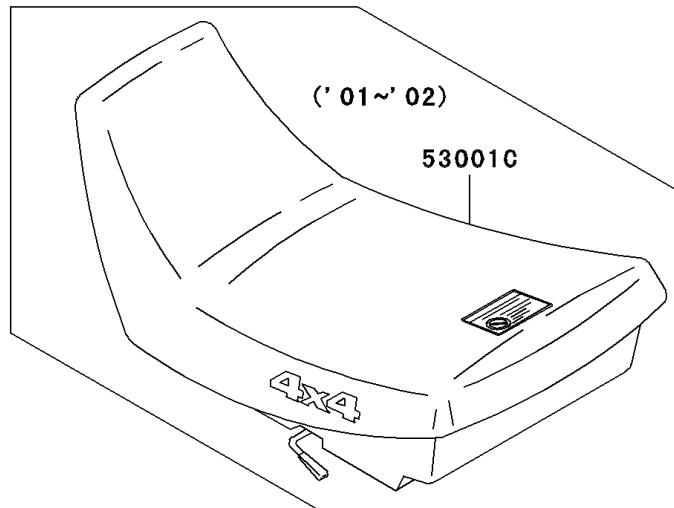

# 1999 Bayou 300 4X4 PARTS DIAGRAM

Seat

F2510

# 1999 Bayou 300 4X4 PARTS LIST

Seat

ITEM NAME	PART NUMBER	QUANTITY
SEAT-ASSY,S.GRAY (Ref # 53001B)	53001-1891-LG	1