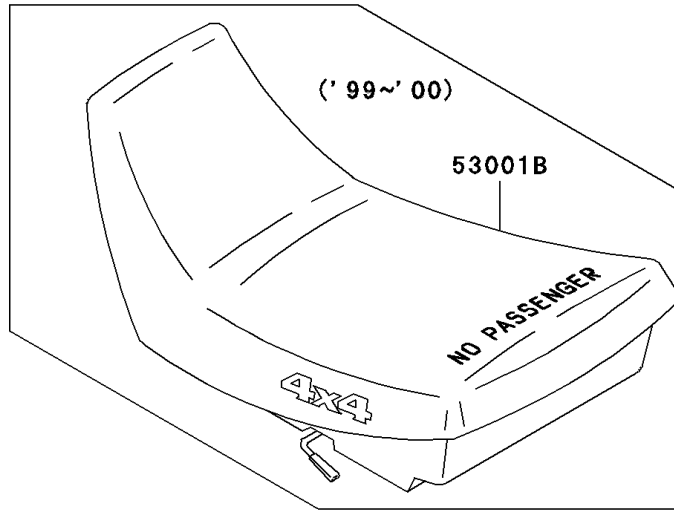

# 1999 Bayou 300 4X4 PARTS DIAGRAM

Seat

F2510

# 1999 Bayou 300 4X4 PARTS LIST

Seat

ITEM NAME	PART NUMBER	QUANTITY
SEAT-ASSY,S.GRAY (Ref # 53001B)	53001-1891-LG	1