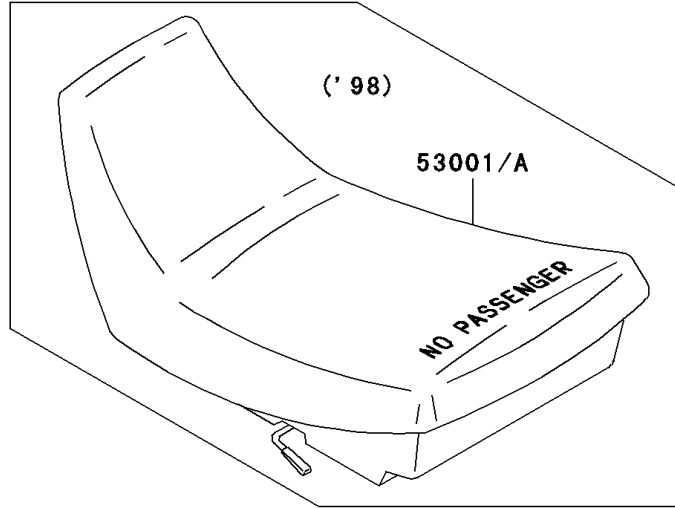

# 1999 Bayou 300 4X4 PARTS DIAGRAM

Seat

F2510

# 1999 Bayou 300 4X4 PARTS LIST

Seat

ITEM NAME	PART NUMBER	QUANTITY
SEAT-ASSY,S.GRAY (Ref # 53001B)	53001-1891-LG	1