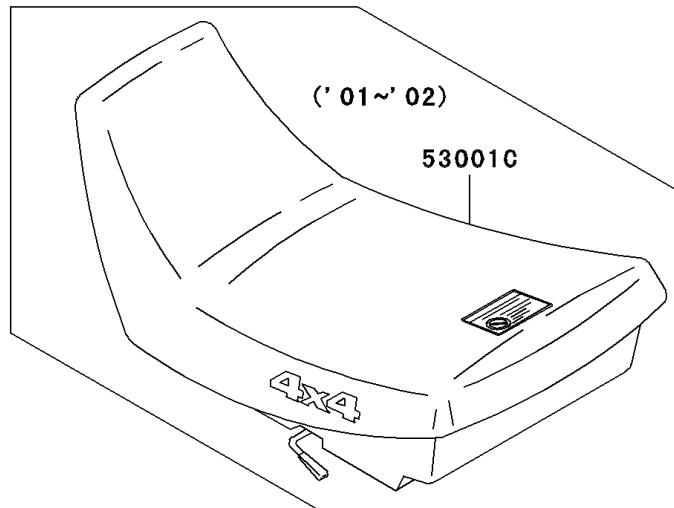

2000 Bayou 300 4X4 PARTS DIAGRAM

Seat

F2510

2000 Bayou 300 4X4 PARTS LIST

Seat

ITEM NAME	PART NUMBER	QUANTITY
SEAT-ASSY,S.GRAY (Ref # 53001B)	53001-1891-LG	1