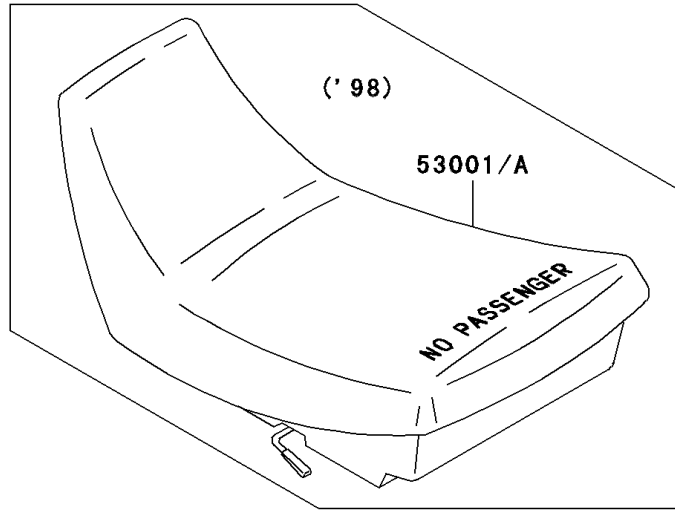

2000 Bayou 300 4X4 PARTS DIAGRAM

Seat

F2510

2000 Bayou 300 4X4 PARTS LIST

Seat

ITEM NAME	PART NUMBER	QUANTITY
SEAT-ASSY,S.GRAY (Ref # 53001B)	53001-1891-LG	1