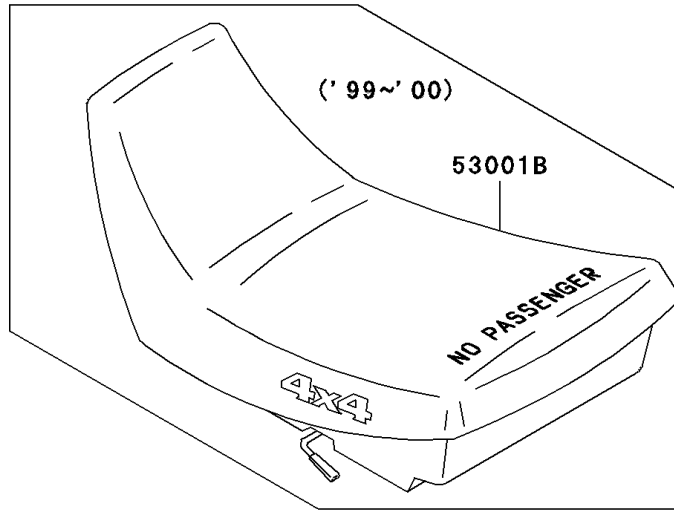

2000 Bayou 300 4X4 PARTS DIAGRAM

Seat

F2510

2000 Bayou 300 4X4 PARTS LIST

Seat

ITEM NAME	PART NUMBER	QUANTITY
SEAT-ASSY,S.GRAY (Ref # 53001B)	53001-1891-LG	1