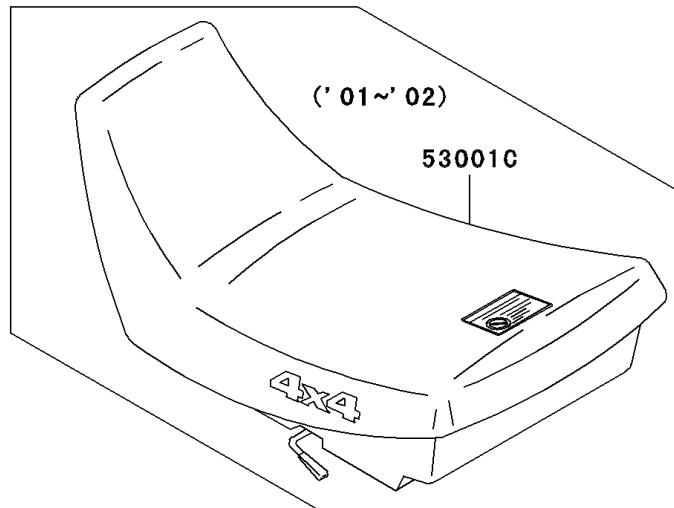

2001 Bayou 300 4X4 PARTS DIAGRAM

Seat

F2510

2001 Bayou 300 4X4 PARTS LIST

Seat

ITEM NAME	PART NUMBER	QUANTITY
SEAT-ASSY,S.GRAY (Ref # 53001C)	53001-1950-LG	1