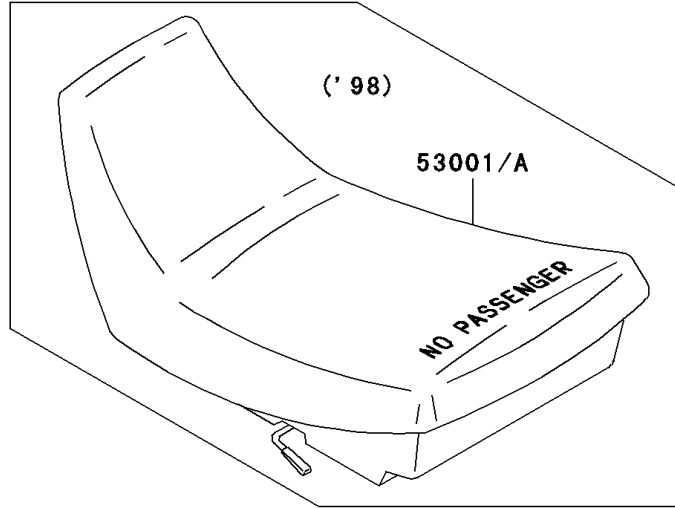

2001 Bayou 300 4X4 PARTS DIAGRAM

Seat

F2510

2001 Bayou 300 4X4 PARTS LIST

Seat

ITEM NAME	PART NUMBER	QUANTITY
SEAT-ASSY,S.GRAY (Ref # 53001C)	53001-1950-LG	1