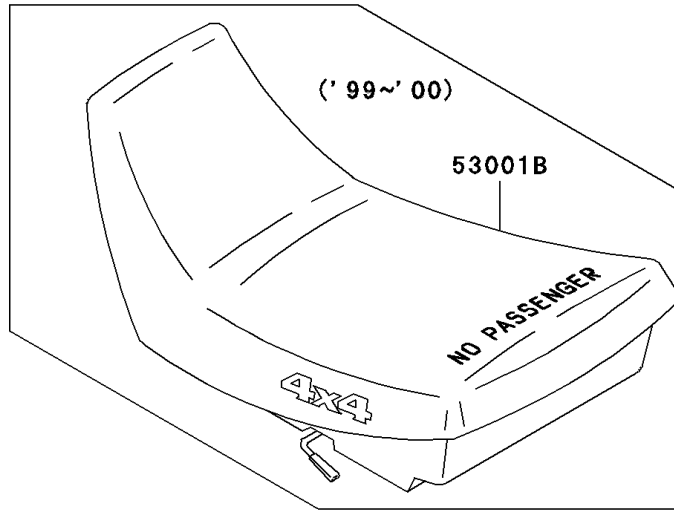

2001 Bayou 300 4X4 PARTS DIAGRAM

Seat

F2510

2001 Bayou 300 4X4 PARTS LIST

Seat

ITEM NAME	PART NUMBER	QUANTITY
SEAT-ASSY,S.GRAY (Ref # 53001C)	53001-1950-LG	1