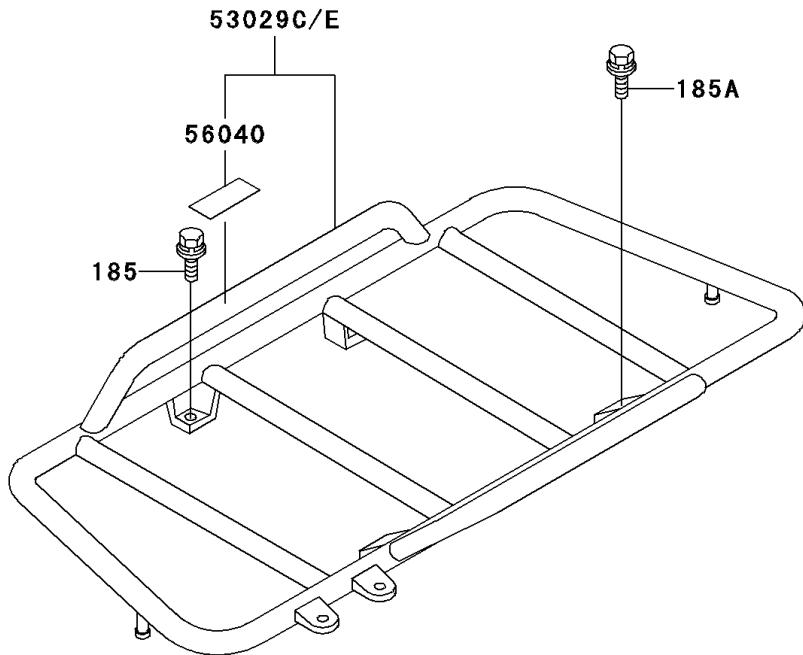

1999 Bayou 300 4X4 PARTS DIAGRAM

Carrier(s)

F2520

1999 Bayou 300 4X4 PARTS LIST

Carrier(s)

ITEM NAME	PART NUMBER	QUANTITY
BOLT-UPSET-WSP-SMALL (Ref # 185)	185C0816	6
BOLT-UPSET-WSP-SMALL,8X35 (Ref # 185A)	185J0835	2
LABEL-WARNING,MAXIMUM LOAD (Ref # 56040)	56040-1259	1
LABEL-WARNING,MAXIMUM LOAD (Ref # 56040A)	56040-1260	1
CARRIER,FR,S.GRAY (Ref # 53029C)	53029-1172-1U	1
CARRIER,RR,S.GRAY (Ref # 53029D)	53029-1173-1U	1
CARRIER,FR,S.GRAY (Ref # 53029E)	53029-1174-1U	1
CARRIER,RR,S.GRAY (Ref # 53029F)	53029-1175-1U	1