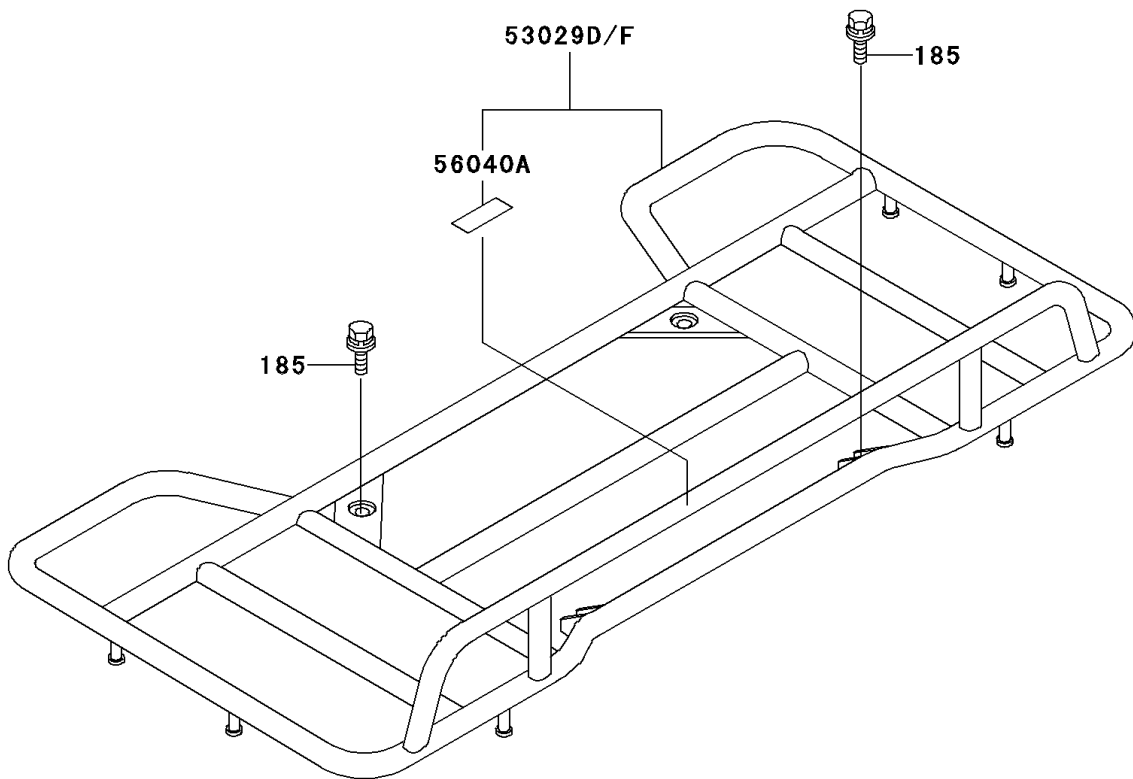

1999 Bayou 300 4X4 PARTS DIAGRAM

Carrier(s)

F2520

1999 Bayou 300 4X4 PARTS LIST

Carrier(s)

ITEM NAME	PART NUMBER	QUANTITY
BOLT-UPSET-WSP-SMALL (Ref # 185)	185C0816	6
BOLT-UPSET-WSP-SMALL,8X35 (Ref # 185A)	185J0835	2
LABEL-WARNING,MAXIMUM LOAD (Ref # 56040)	56040-1259	1
LABEL-WARNING,MAXIMUM LOAD (Ref # 56040A)	56040-1260	1
CARRIER,FR,S.GRAY (Ref # 53029C)	53029-1172-1U	1
CARRIER,RR,S.GRAY (Ref # 53029D)	53029-1173-1U	1
CARRIER,FR,S.GRAY (Ref # 53029E)	53029-1174-1U	1
CARRIER,RR,S.GRAY (Ref # 53029F)	53029-1175-1U	1