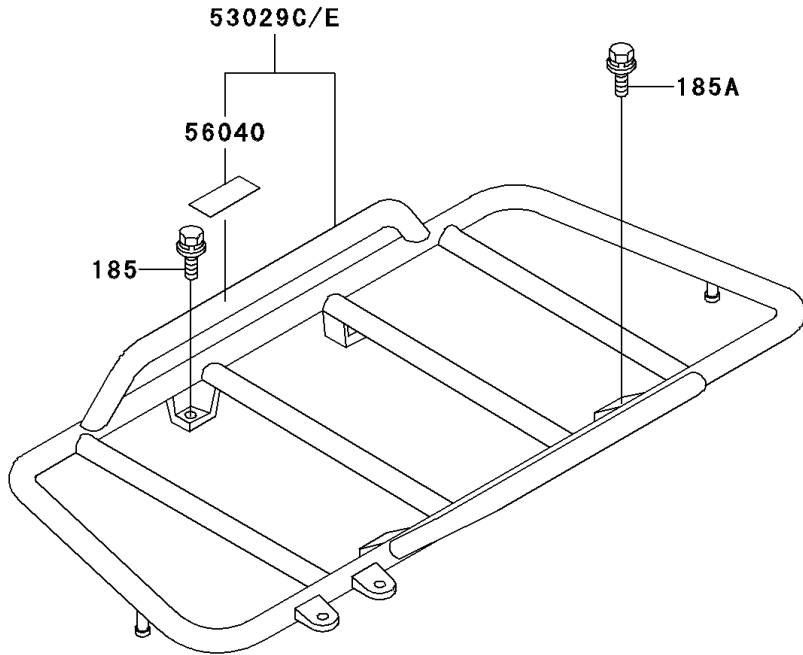

2000 Bayou 300 4X4 PARTS DIAGRAM

Carrier(s)

F2520

2000 Bayou 300 4X4 PARTS LIST

Carrier(s)

ITEM NAME	PART NUMBER	QUANTITY
BOLT-UPSET-WSP-SMALL (Ref # 185)	185C0816	6
BOLT-UPSET-WSP-SMALL,8X35 (Ref # 185A)	185J0835	2
LABEL-WARNING,MAXIMUM LOAD (Ref # 56040)	56040-1259	1
LABEL-WARNING,MAXIMUM LOAD (Ref # 56040A)	56040-1260	1
CARRIER,FR,S.GRAY (Ref # 53029C)	53029-1172-1U	1
CARRIER,RR,S.GRAY (Ref # 53029D)	53029-1173-1U	1
CARRIER,FR,S.GRAY (Ref # 53029E)	53029-1174-1U	1
CARRIER,RR,S.GRAY (Ref # 53029F)	53029-1175-1U	1