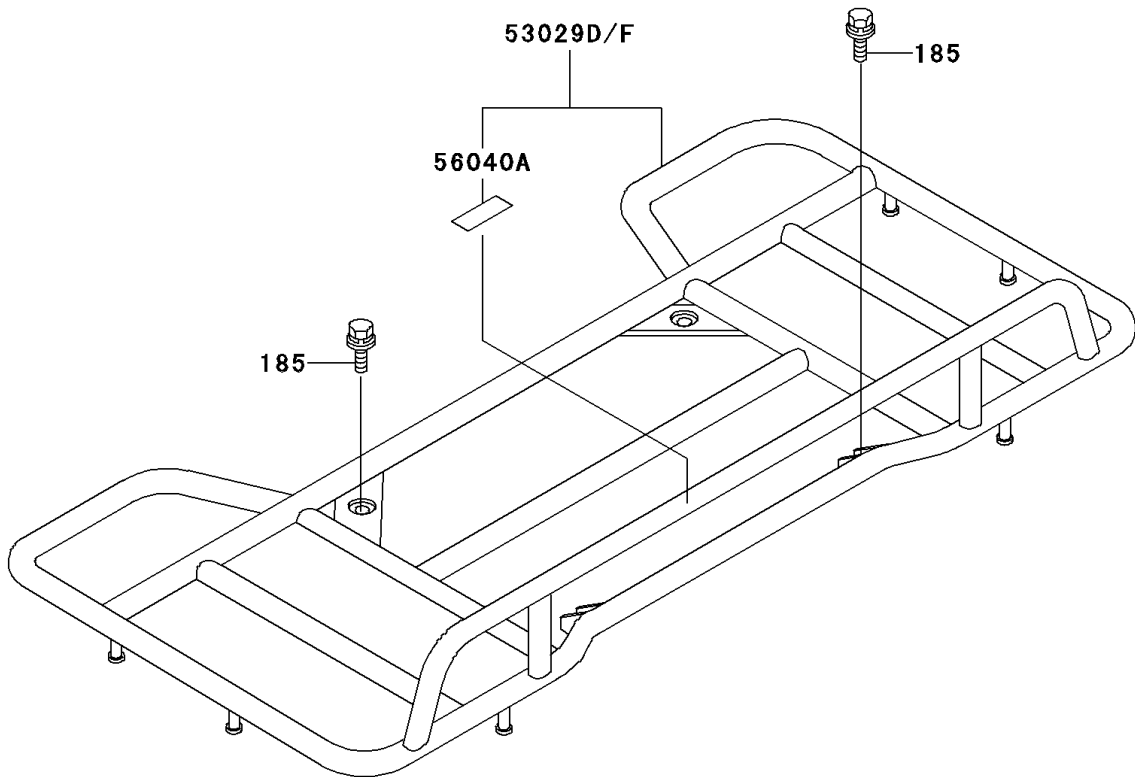

2000 Bayou 300 4X4 PARTS DIAGRAM

Carrier(s)

F2520

2000 Bayou 300 4X4 PARTS LIST

Carrier(s)

ITEM NAME	PART NUMBER	QUANTITY
BOLT-UPSET-WSP-SMALL (Ref # 185)	185C0816	6
BOLT-UPSET-WSP-SMALL,8X35 (Ref # 185A)	185J0835	2
LABEL-WARNING,MAXIMUM LOAD (Ref # 56040)	56040-1259	1
LABEL-WARNING,MAXIMUM LOAD (Ref # 56040A)	56040-1260	1
CARRIER,FR,S.GRAY (Ref # 53029C)	53029-1172-1U	1
CARRIER,RR,S.GRAY (Ref # 53029D)	53029-1173-1U	1
CARRIER,FR,S.GRAY (Ref # 53029E)	53029-1174-1U	1
CARRIER,RR,S.GRAY (Ref # 53029F)	53029-1175-1U	1