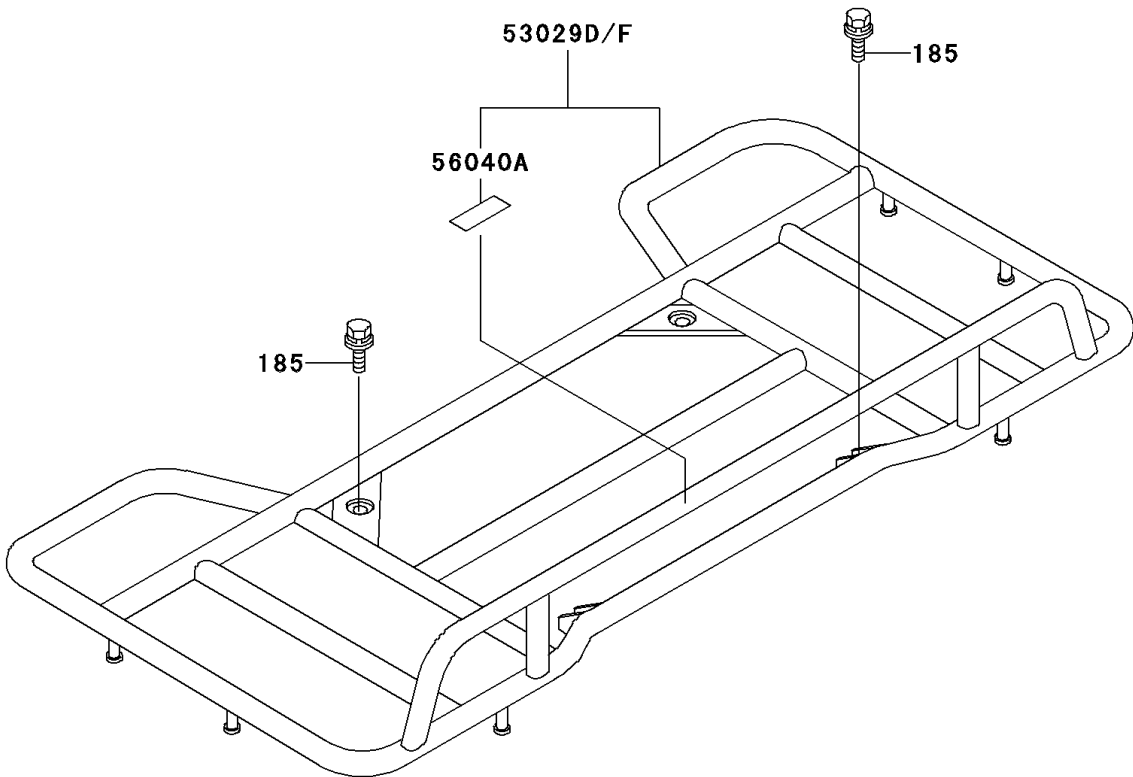

2001 Bayou 300 4X4 PARTS DIAGRAM

Carrier(s)

F2520

2001 Bayou 300 4X4 PARTS LIST

Carrier(s)

ITEM NAME	PART NUMBER	QUANTITY
BOLT-UPSET-WSP-SMALL (Ref # 185)	185C0816	6
BOLT-UPSET-WSP-SMALL,8X35 (Ref # 185A)	185J0835	2
LABEL-WARNING,MAXIMUM LOAD (Ref # 56040)	56040-1259	1
LABEL-WARNING,MAXIMUM LOAD (Ref # 56040A)	56040-1260	1
CARRIER,FR,S.GRAY (Ref # 53029C)	53029-1172-1U	1
CARRIER,RR,S.GRAY (Ref # 53029D)	53029-1173-1U	1
CARRIER,FR,S.GRAY (Ref # 53029E)	53029-1174-1U	1
CARRIER,RR,S.GRAY (Ref # 53029F)	53029-1175-1U	1