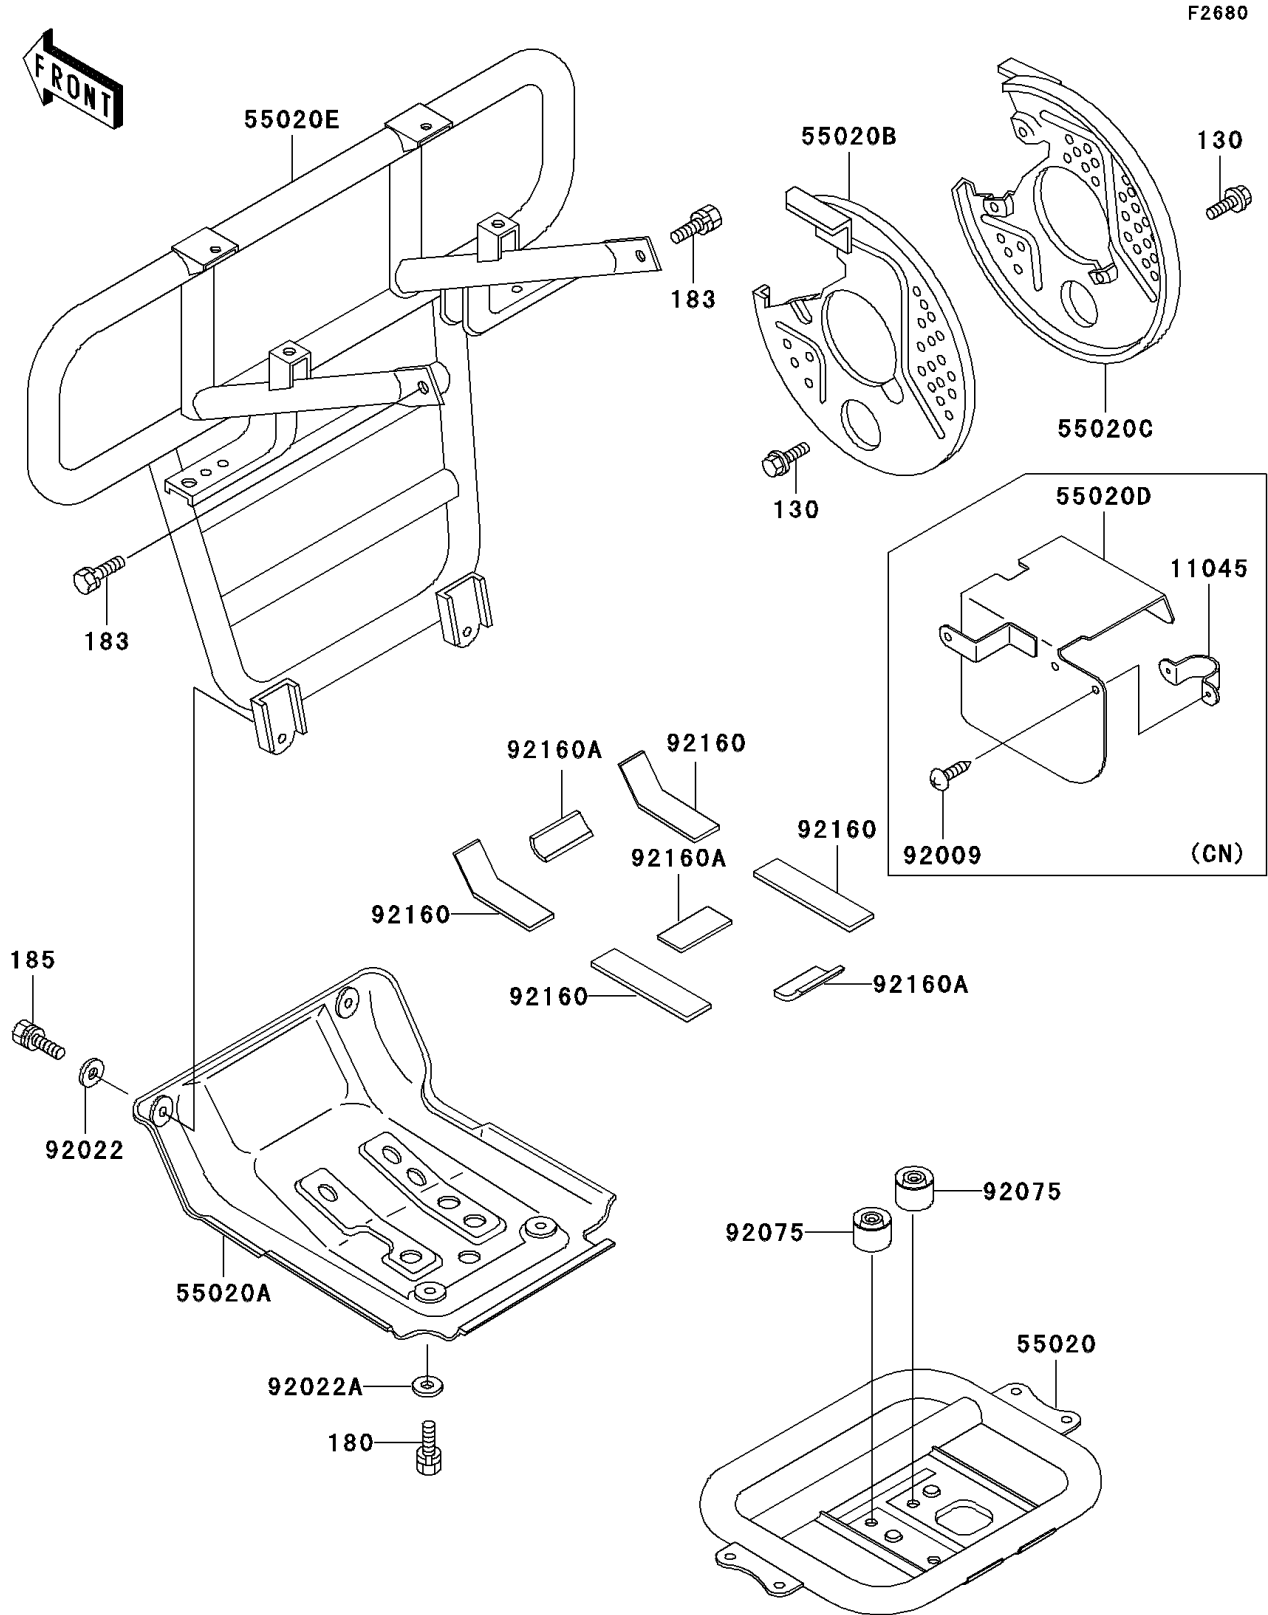

# 1999 Bayou 300 4X4 PARTS DIAGRAM

Guard(s)

# 1999 Bayou 300 4X4 PARTS LIST

Guard(s)

ITEM NAME	PART NUMBER	QUANTITY
BOLT-FLANGED,6X10 (Ref # 130)	130B0610	6
BOLT-UPSET-WS,6X16 (Ref # 180)	180J0616	2
BOLT-UPSET-WS-SMALL (Ref # 183)	183J0825	2
BOLT-UPSET-WSP-SMALL,8X25 (Ref # 185)	185J0825	2
GUARD,ENGINE (Ref # 55020)	55020-1301	1
GUARD,FRONT DIFF (Ref # 55020A)	55020-1303	1
GUARD,FRONT DISC,LH (Ref # 55020B)	55020-1304	1
GUARD,FRONT DISC,RH (Ref # 55020C)	55020-1305	1
GUARD,FR,S.GRAY (Ref # 55020E)	55020-1585-1U	1
WASHER,8.5X20X1.6,BLACK (Ref # 92022)	92022-1317	2
WASHER,6.5X20X1.6,BLACK (Ref # 92022A)	92022-1346	2
DAMPER (Ref # 92075)	92075-1896	2
DAMPER (Ref # 92160)	92160-1101	4
DAMPER (Ref # 92160A)	92160-1102	3
BRACKET,FENDER (Ref # 11045)	11045-1882	1
GUARD,SNOW (Ref # 55020D)	55020-1474	1
SCREW,TAPPING,5X10 (Ref # 92009)	92009-1332	2