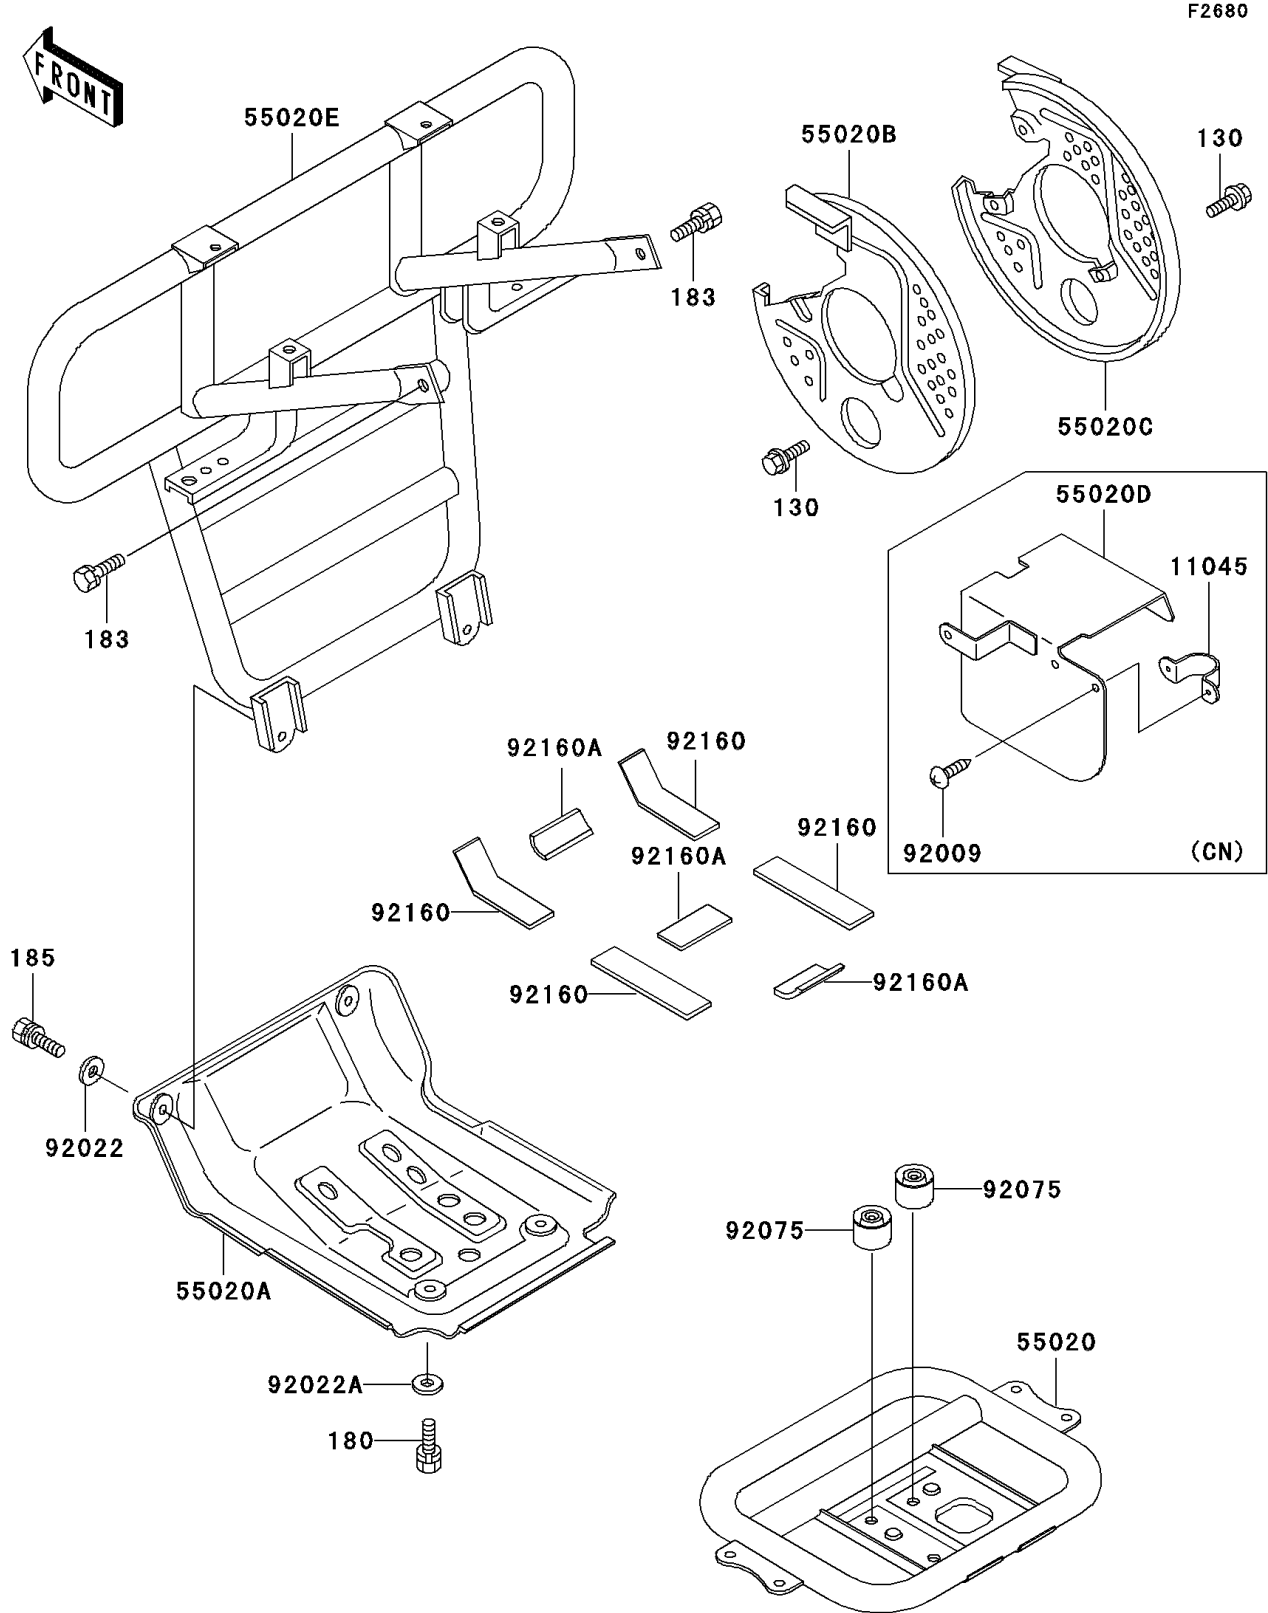

2000 Bayou 300 4X4 PARTS DIAGRAM

Guard(s)

2000 Bayou 300 4X4 PARTS LIST

Guard(s)

ITEM NAME	PART NUMBER	QUANTITY
BOLT-FLANGED,6X10 (Ref # 130)	130B0610	6
BOLT-UPSET-WS,6X16 (Ref # 180)	180J0616	2
BOLT-UPSET-WS-SMALL (Ref # 183)	183J0825	2
BOLT-UPSET-WSP-SMALL,8X25 (Ref # 185)	185J0825	2
GUARD,ENGINE (Ref # 55020)	55020-1301	1
GUARD,FRONT DIFF (Ref # 55020A)	55020-1303	1
GUARD,FRONT DISC,LH (Ref # 55020B)	55020-1304	1
GUARD,FRONT DISC,RH (Ref # 55020C)	55020-1305	1
GUARD,FR,S.GRAY (Ref # 55020E)	55020-1585-1U	1
WASHER,8.5X20X1.6,BLACK (Ref # 92022)	92022-1317	2
WASHER,6.5X20X1.6,BLACK (Ref # 92022A)	92022-1346	2
DAMPER (Ref # 92075)	92075-1896	2
DAMPER (Ref # 92160)	92160-1101	4
DAMPER (Ref # 92160A)	92160-1102	3
BRACKET,FENDER (Ref # 11045)	11045-1882	1
GUARD,SNOW (Ref # 55020D)	55020-1474	1
SCREW,TAPPING,5X10 (Ref # 92009)	92009-1332	2