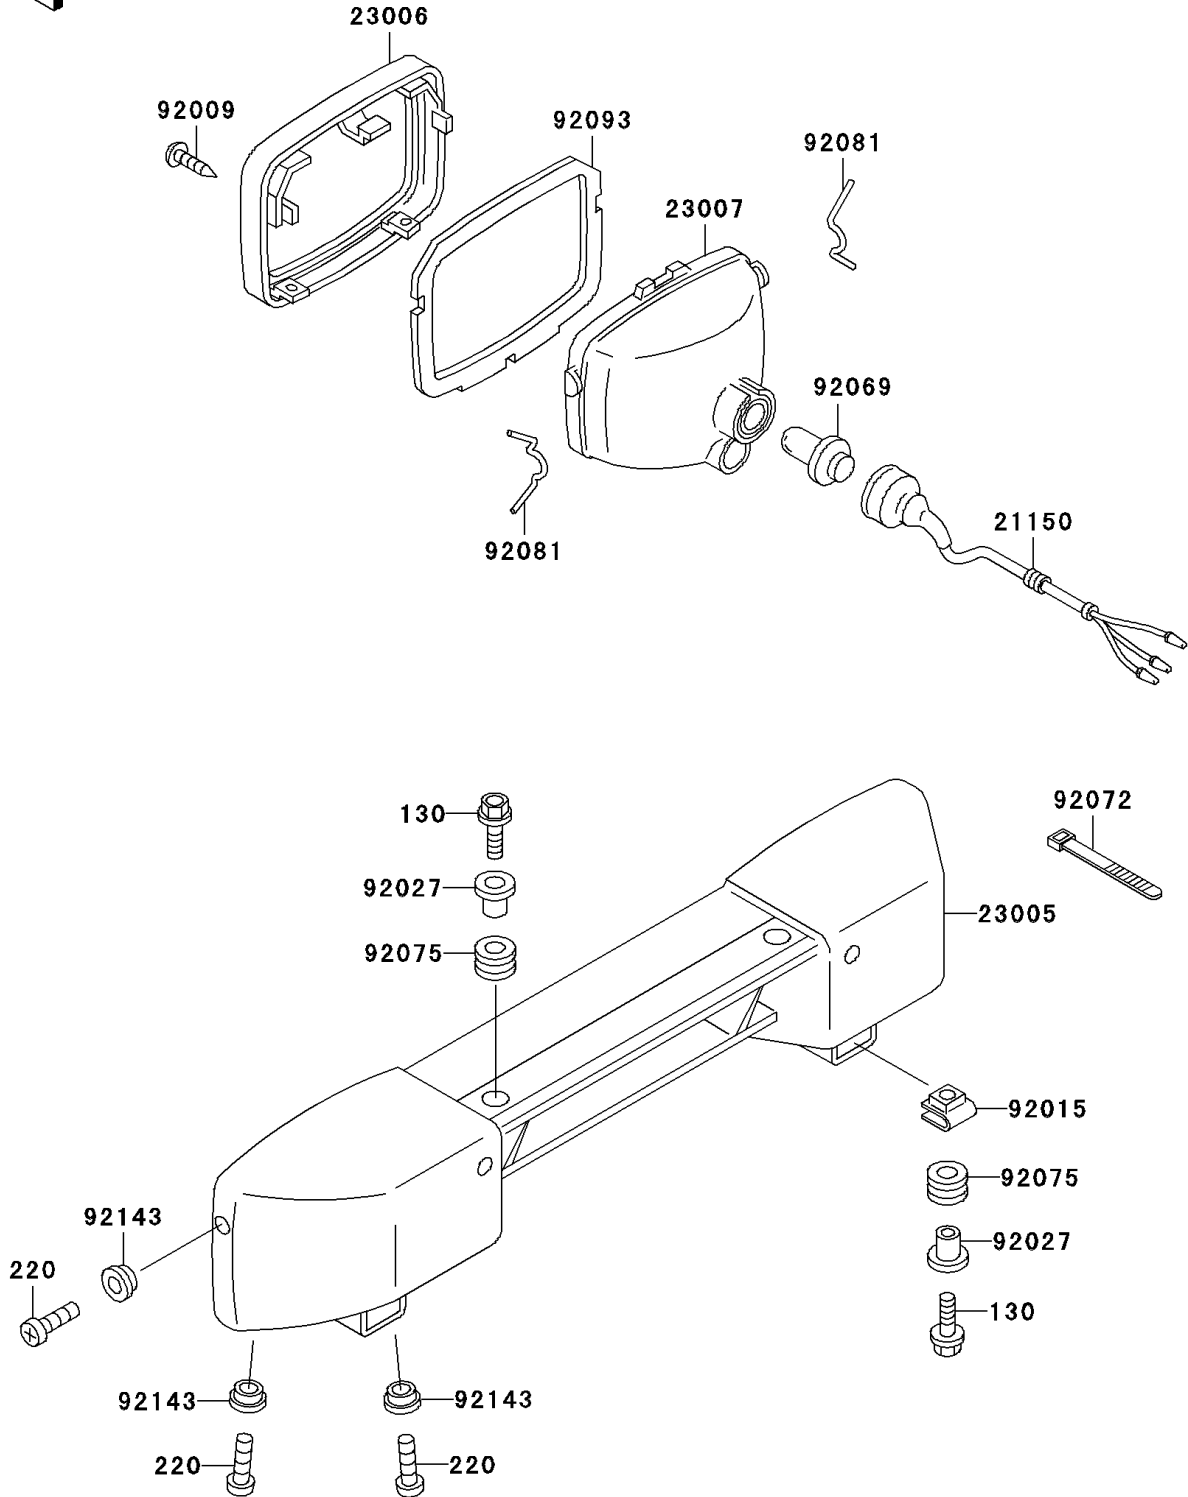

1998 Bayou 300 4X4 PARTS DIAGRAM

Headlight(s)

F2710

1998 Bayou 300 4X4 PARTS LIST

Headlight(s)

ITEM NAME	PART NUMBER	QUANTITY
BOLT-FLANGED,6X25 (Ref # 130)	130J0625	4
SCREW-PAN-CROS,5X16,BLACK (Ref # 220)	220C0516	6
CORD-ASSY,HEAD LAMP (Ref # 21150)	21150-1053	2
BODY-COMP-HEAD LAMP (Ref # 23005)	23005-1113	1
RIM-LAMP (Ref # 23006)	23006-1062	2
LENS-COMP,HEAD LAMP (Ref # 23007)	23007-1274	2
SCREW,TAPPING,4X30 (Ref # 92009)	92009-1139	2
NUT,CLAMP,6MM (Ref # 92015)	92015-1678	2
COLLAR,L=16.1 (Ref # 92027)	92027-1847	4
BULB,12V 25/25W (Ref # 92069)	92069-1010	2
BAND,L=149 (Ref # 92072)	92072-031	2
DAMPER (Ref # 92075)	92075-1690	4
SPRING,LAMP RIM (Ref # 92081)	92081-1334	4
SEAL,HEAD LAMP (Ref # 92093)	92093-1261	2
COLLAR (Ref # 92143)	92143-1234	6