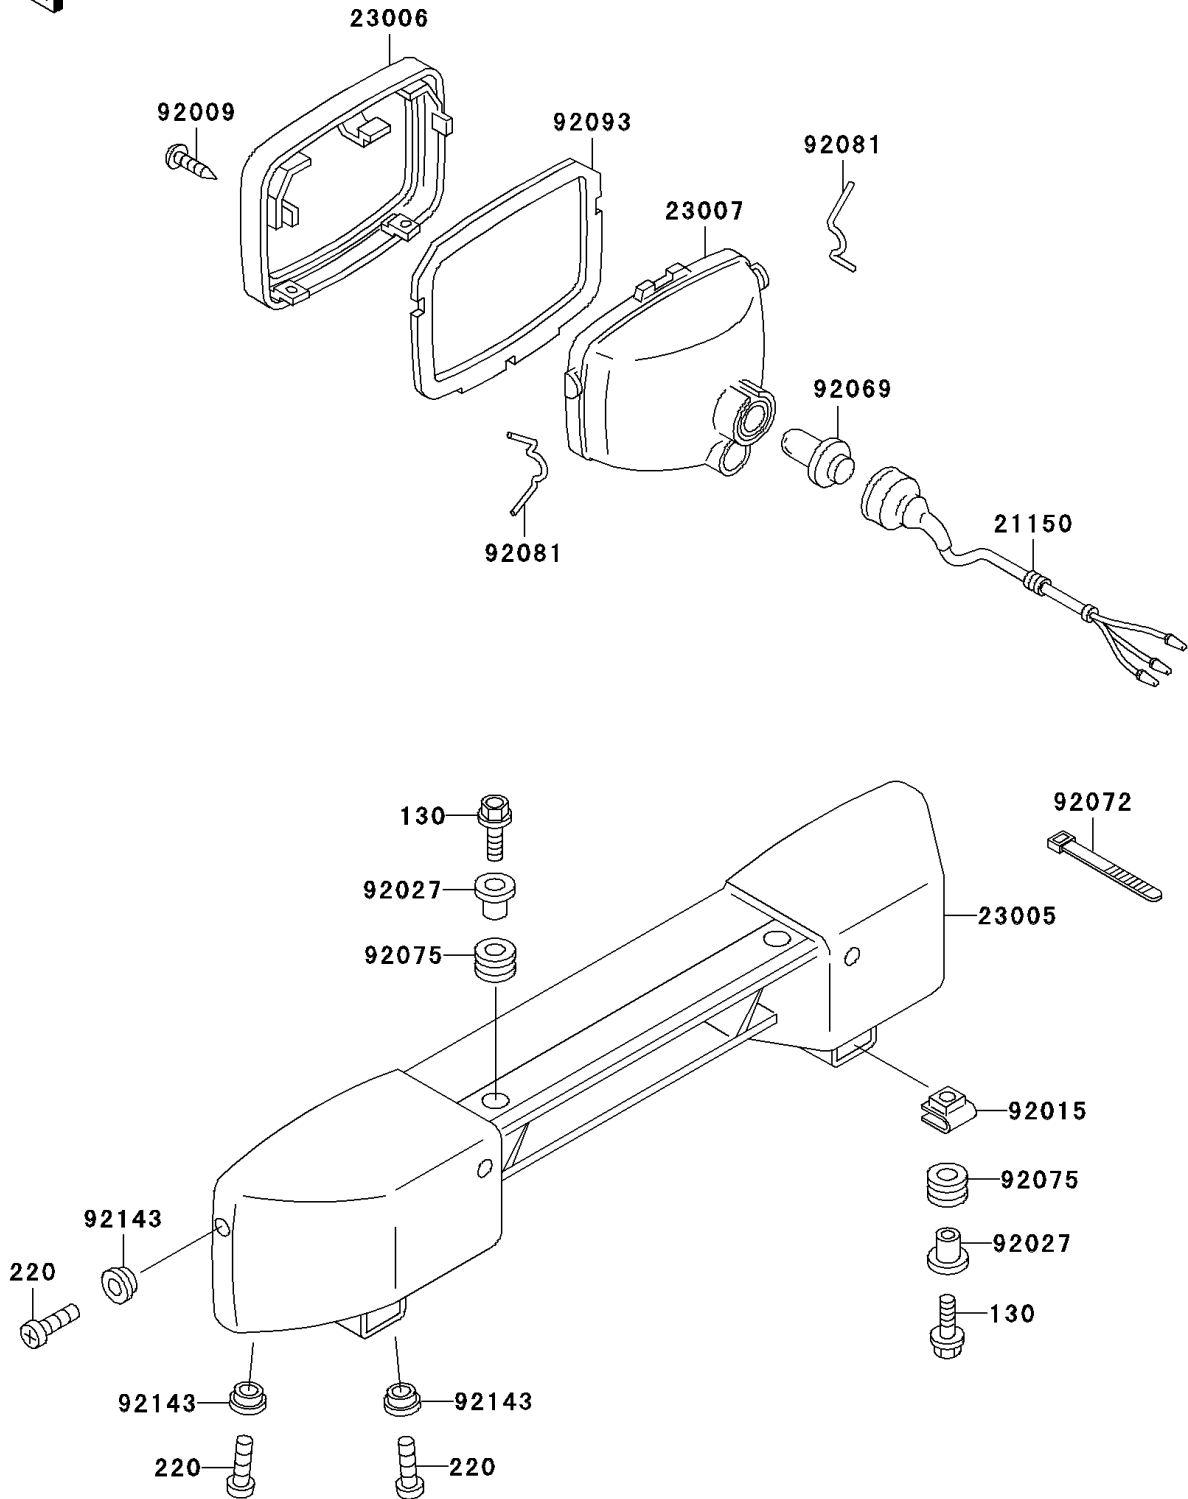

1999 Bayou 300 4X4 PARTS DIAGRAM

Headlight(s)

F2710

1999 Bayou 300 4X4 PARTS LIST

Headlight(s)

ITEM NAME	PART NUMBER	QUANTITY
BOLT-FLANGED,6X25 (Ref # 130)	130J0625	4
SCREW-PAN-CROS,5X16,BLACK (Ref # 220)	220C0516	6
CORD-ASSY,HEAD LAMP (Ref # 21150)	21150-1053	2
BODY-COMP-HEAD LAMP (Ref # 23005)	23005-1113	1
RIM-LAMP (Ref # 23006)	23006-1062	2
LENS-COMP,HEAD LAMP (Ref # 23007)	23007-1274	2
SCREW,TAPPING,4X30 (Ref # 92009)	92009-1139	2
NUT,CLAMP,6MM (Ref # 92015)	92015-1678	2
COLLAR,L=16.1 (Ref # 92027)	92027-1847	4
BULB,12V 25/25W (Ref # 92069)	92069-1010	2
BAND,L=149 (Ref # 92072)	92072-031	2
DAMPER (Ref # 92075)	92075-1690	4
SPRING,LAMP RIM (Ref # 92081)	92081-1334	4
SEAL,HEAD LAMP (Ref # 92093)	92093-1261	2
COLLAR (Ref # 92143)	92143-1234	6