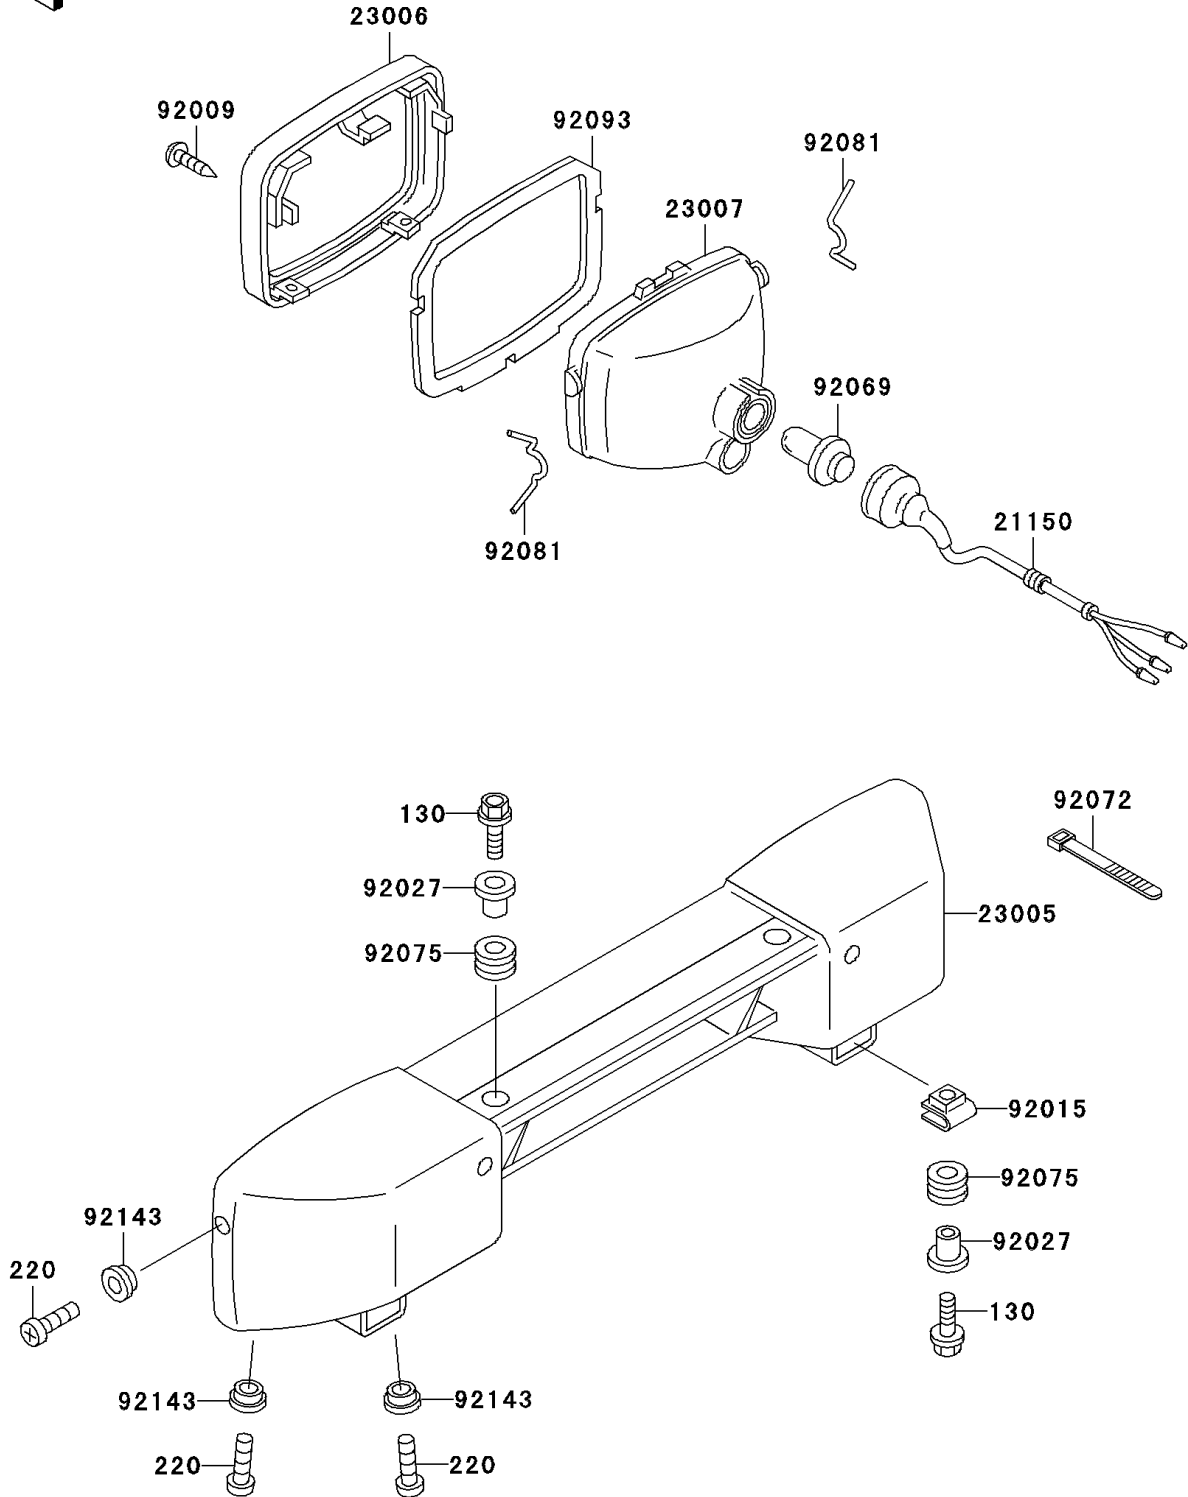

2000 Bayou 300 4X4 PARTS DIAGRAM

Headlight(s)

F2710

2000 Bayou 300 4X4 PARTS LIST

Headlight(s)

ITEM NAME	PART NUMBER	QUANTITY
BOLT-FLANGED,6X25 (Ref # 130)	130J0625	4
SCREW-PAN-CROS,5X16,BLACK (Ref # 220)	220C0516	6
CORD-ASSY,HEAD LAMP (Ref # 21150)	21150-1053	2
BODY-COMP-HEAD LAMP (Ref # 23005)	23005-1113	1
RIM-LAMP (Ref # 23006)	23006-1062	2
LENS-COMP,HEAD LAMP (Ref # 23007)	23007-1274	2
SCREW,TAPPING,4X30 (Ref # 92009)	92009-1139	2
NUT,CLAMP,6MM (Ref # 92015)	92015-1678	2
COLLAR,L=16.1 (Ref # 92027)	92027-1847	4
BULB,12V 25/25W (Ref # 92069)	92069-1010	2
BAND,L=149 (Ref # 92072)	92072-031	2
DAMPER (Ref # 92075)	92075-1690	4
SPRING,LAMP RIM (Ref # 92081)	92081-1334	4
SEAL,HEAD LAMP (Ref # 92093)	92093-1261	2
COLLAR (Ref # 92143)	92143-1234	6