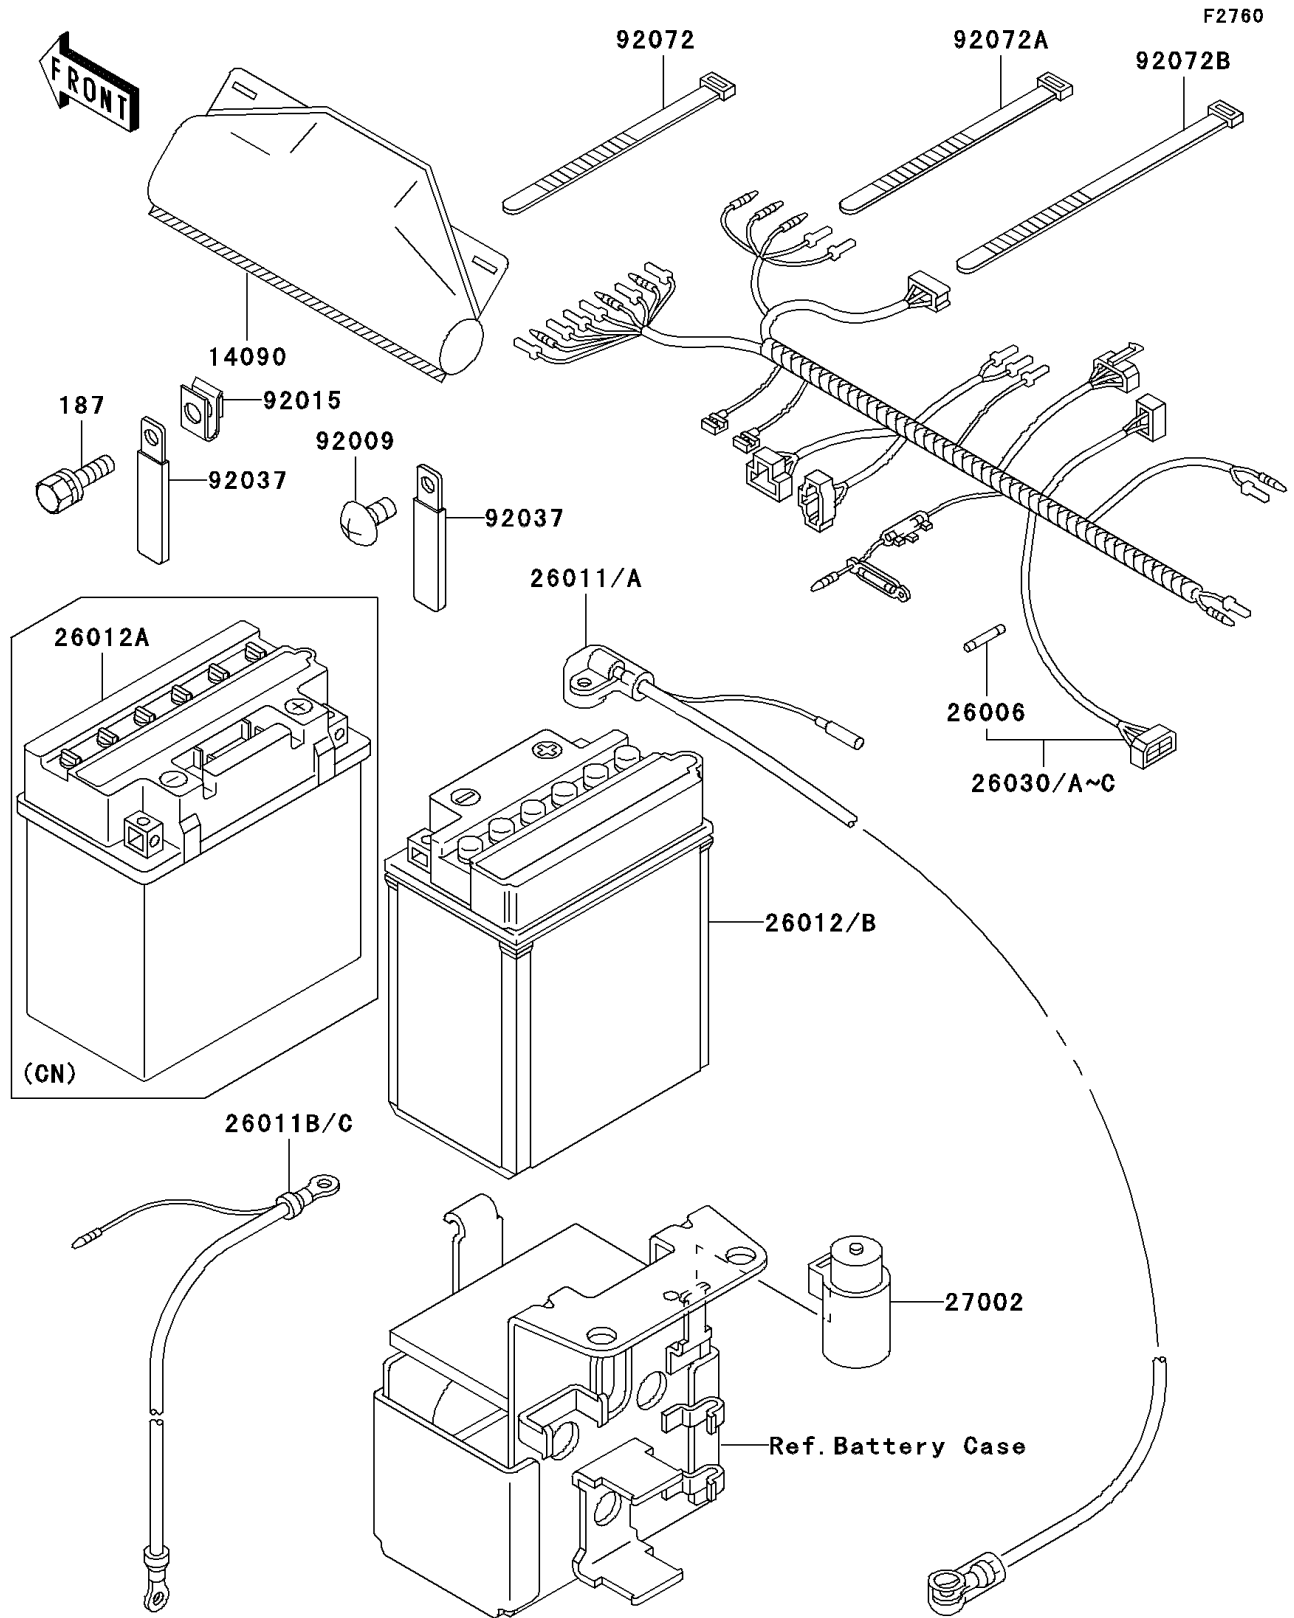

1999 Bayou 300 4X4 PARTS DIAGRAM

Chassis Electrical Equipment

1999 Bayou 300 4X4 PARTS LIST

Chassis Electrical Equipment

ITEM NAME	PART NUMBER	QUANTITY
BOLT-UPSET-WSP (Ref # 187)	187C0614	2
COVER,COUPLER (Ref # 14090)	14090-1611	1
FUSE,30A,L=30 (Ref # 26006)	26006-1059	2
HARNESS,MAIN (Ref # 26030A)	26030-1612	1
RELAY-ASSY (Ref # 27002)	27002-1095	1
SCREW,TAPPING,4X8 (Ref # 92009)	92009-1155	3
NUT,6MM (Ref # 92015)	92015-1671	2
CLAMP,WIRING HARNESS,L=60 (Ref # 92037)	92037-1069	5
BAND,L=123 (Ref # 92072)	92072-030	3
BAND,L=149 (Ref # 92072A)	92072-031	5
BAND,L=188 (Ref # 92072B)	92072-1239	18
WIRE-LEAD,BATTERY(+) (Ref # 26011)	26011-1544	1
WIRE-LEAD,BATTERY(+) (Ref # 26011A)	26011-1545	1
WIRE-LEAD,BATTERY(-) (Ref # 26011B)	26011-1559	1
WIRE-LEAD,BATTERY(-) (Ref # 26011C)	26011-1560	1
BATTERY,YB14A-A2,12V 14AH (Ref # 26012)	26012-1146	1
BATTERY,YB16CL-B,12V 19AH (Ref # 26012A)	26012-1273	1