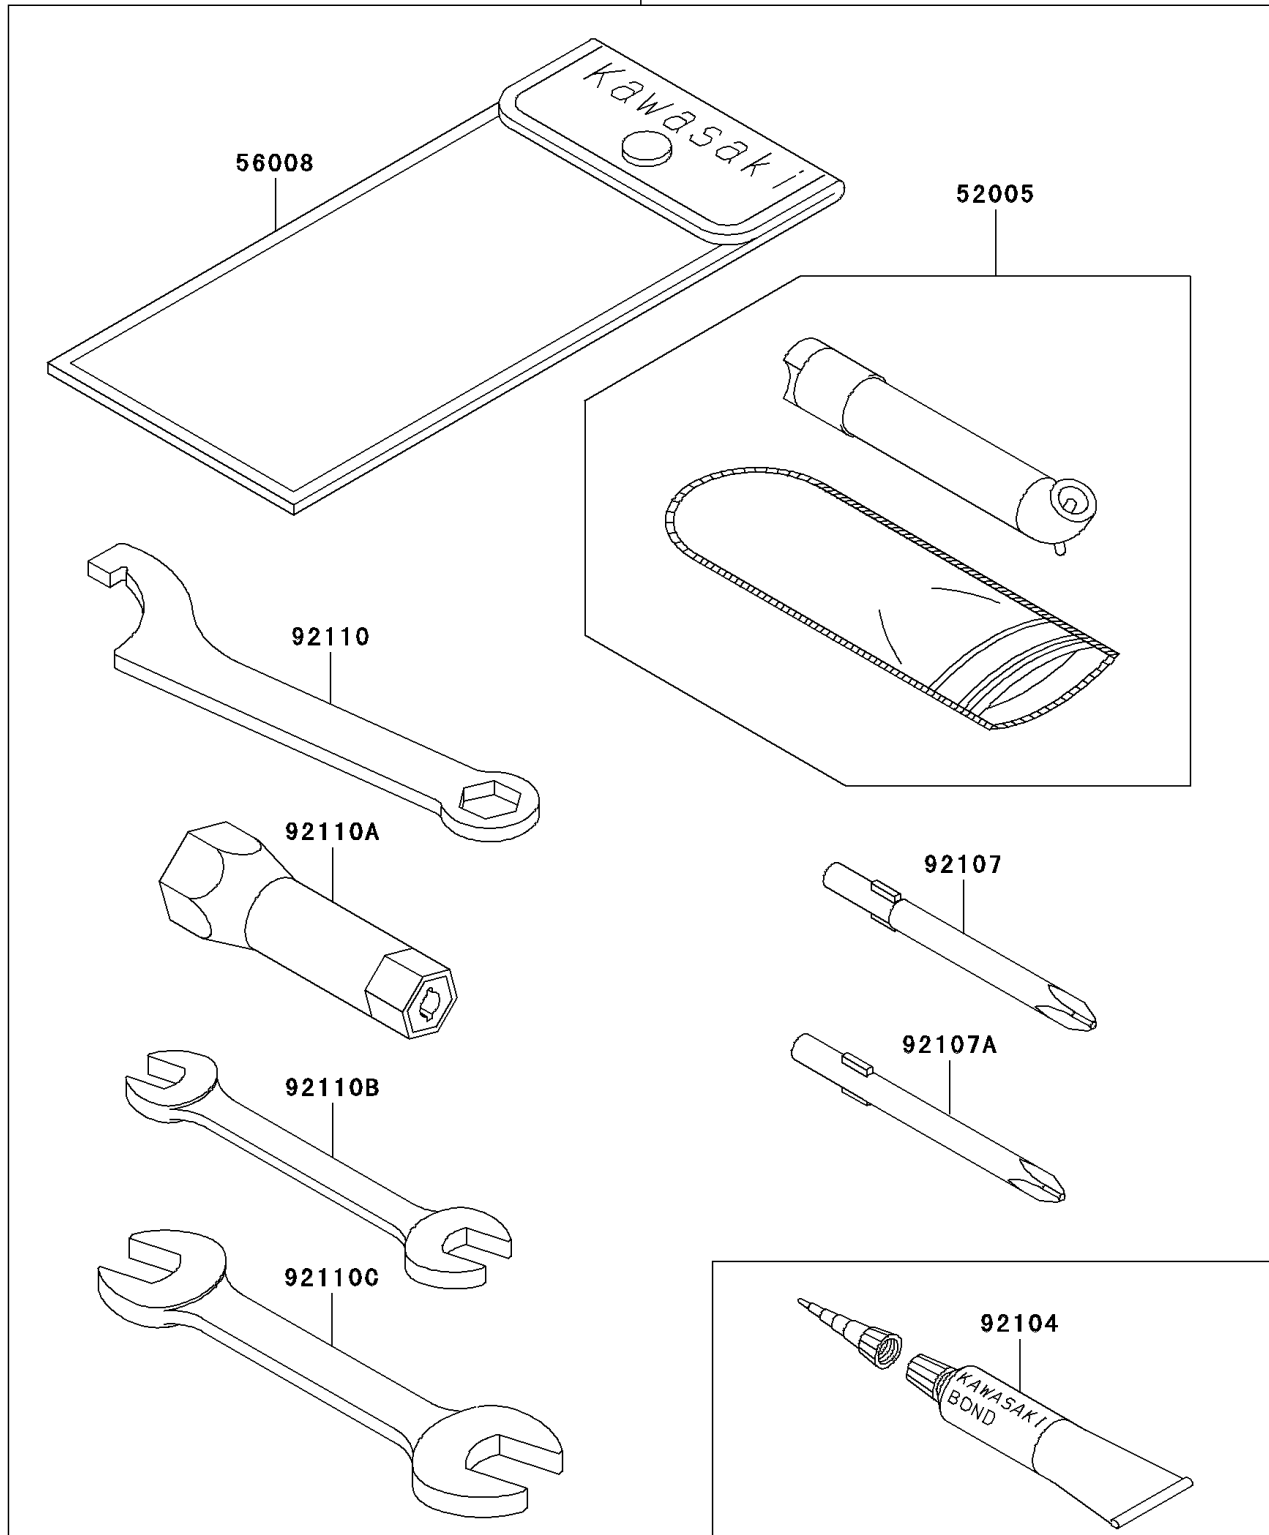

# 1998 Bayou 300 4X4 PARTS DIAGRAM

Owner's Tools

56007

F2810

## 1998 Bayou 300 4X4 PARTS LIST

### Owner's Tools

ITEM NAME	PART NUMBER	QUANTITY
GAUGE,AIR (Ref # 52005)	52005-1082	1
TOOLKIT (Ref # 56007)	56007-1331	1
BAG,TOOL (Ref # 56008)	56008-1007	1
GASKET-LIQUID,TUBE,100G,SILVER (Ref # 92104)	92104-002	1
TOOL-DRIVER,#3PHILLIPS (Ref # 92107)	92107-005	1
TOOL-DRIVER,#2PHILLIPS (Ref # 92107A)	92107-1053	1
TOOL-WRENCH,HOOK&BOXEND,14MM (Ref # 92110)	92110-1040	1
TOOL-WRENCH,BOX,18MM (Ref # 92110A)	92110-1109	1
TOOL-WRENCH,OPEN END,10X12 (Ref # 92110B)	92110-1152	1
TOOL-WRENCH,OPEN END,14X17 (Ref # 92110C)	92110-1153	1