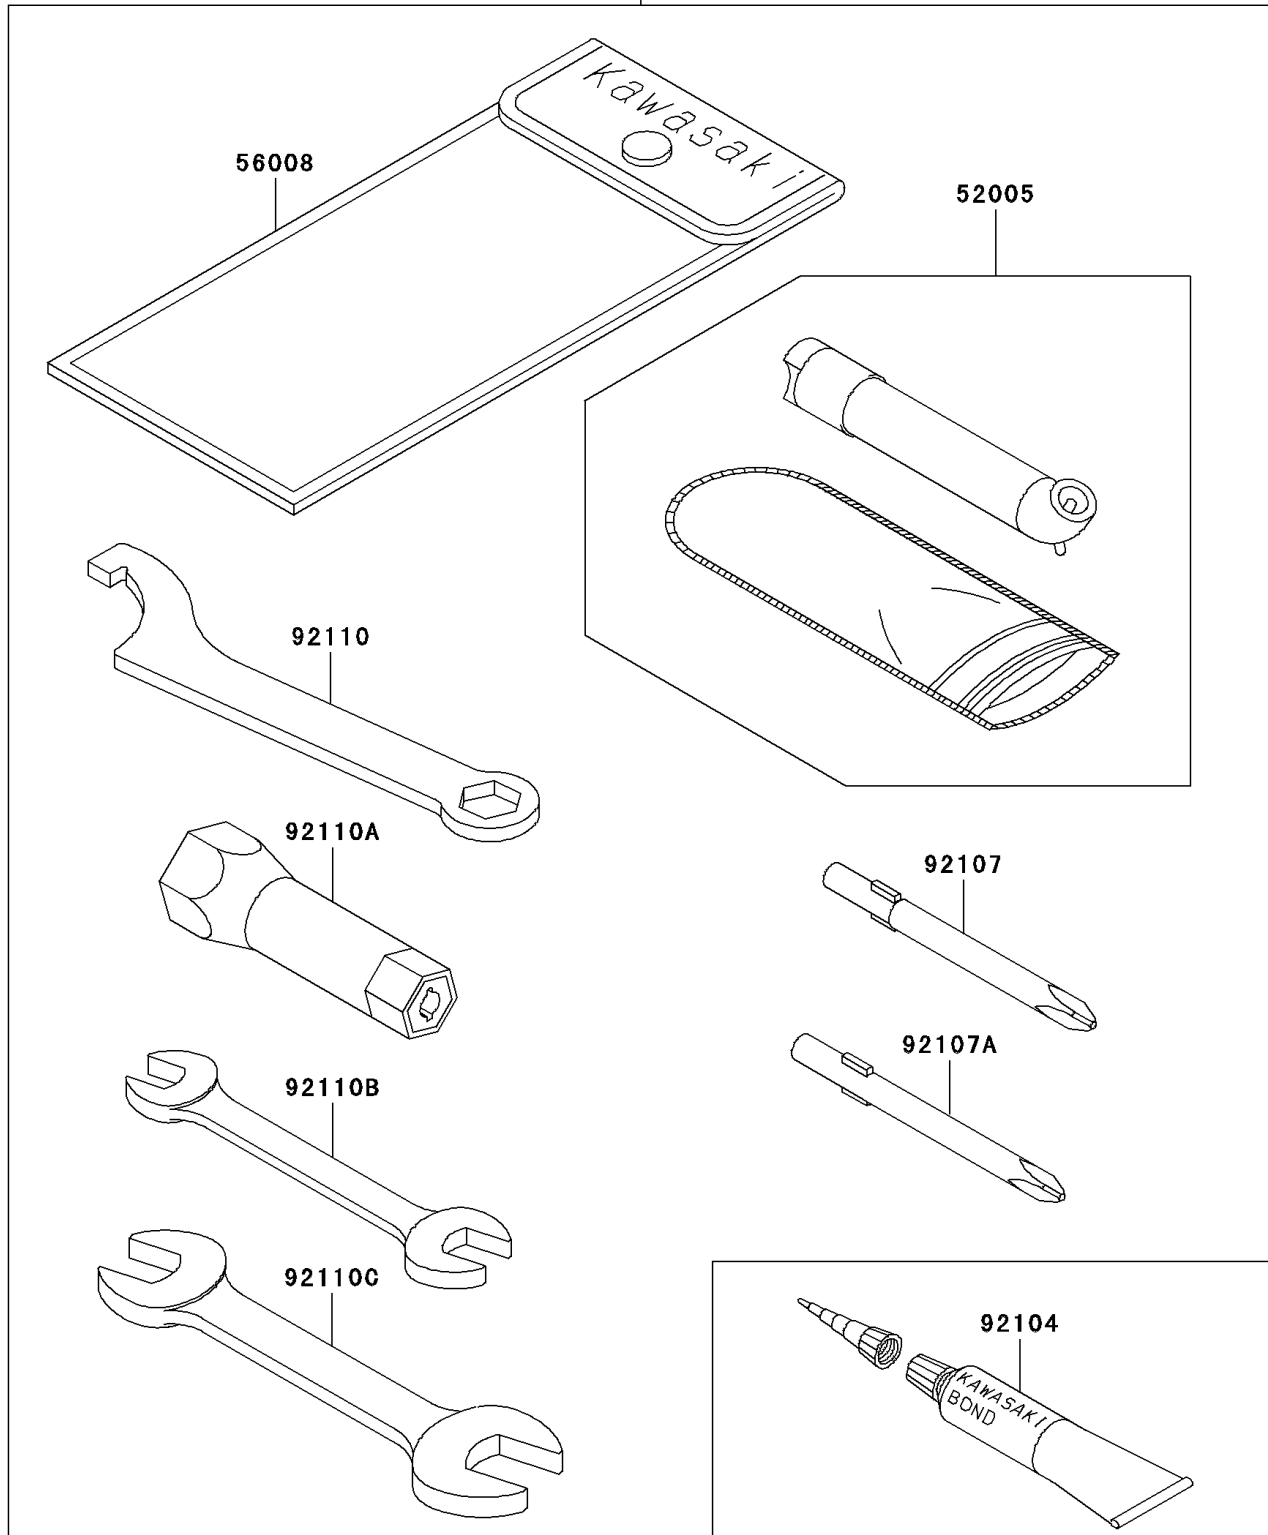

2001 Bayou 300 4X4 PARTS DIAGRAM

Owner's Tools

56007

F2810

2001 Bayou 300 4X4 PARTS LIST

Owner's Tools

ITEM NAME	PART NUMBER	QUANTITY
GAUGE,AIR (Ref # 52005)	52005-1082	1
TOOLKIT (Ref # 56007)	56007-1331	1
BAG,TOOL (Ref # 56008)	56008-1007	1
GASKET-LIQUID,TUBE,100G,SILVER (Ref # 92104)	92104-002	1
TOOL-DRIVER,#3PHILLIPS (Ref # 92107)	92107-005	1
TOOL-DRIVER,#2PHILLIPS (Ref # 92107A)	92107-1053	1
TOOL-WRENCH,HOOK&BOXEND,14MM (Ref # 92110)	92110-1040	1
TOOL-WRENCH,BOX,18MM (Ref # 92110A)	92110-1109	1
TOOL-WRENCH,OPEN END,10X12 (Ref # 92110B)	92110-1152	1
TOOL-WRENCH,OPEN END,14X17 (Ref # 92110C)	92110-1153	1