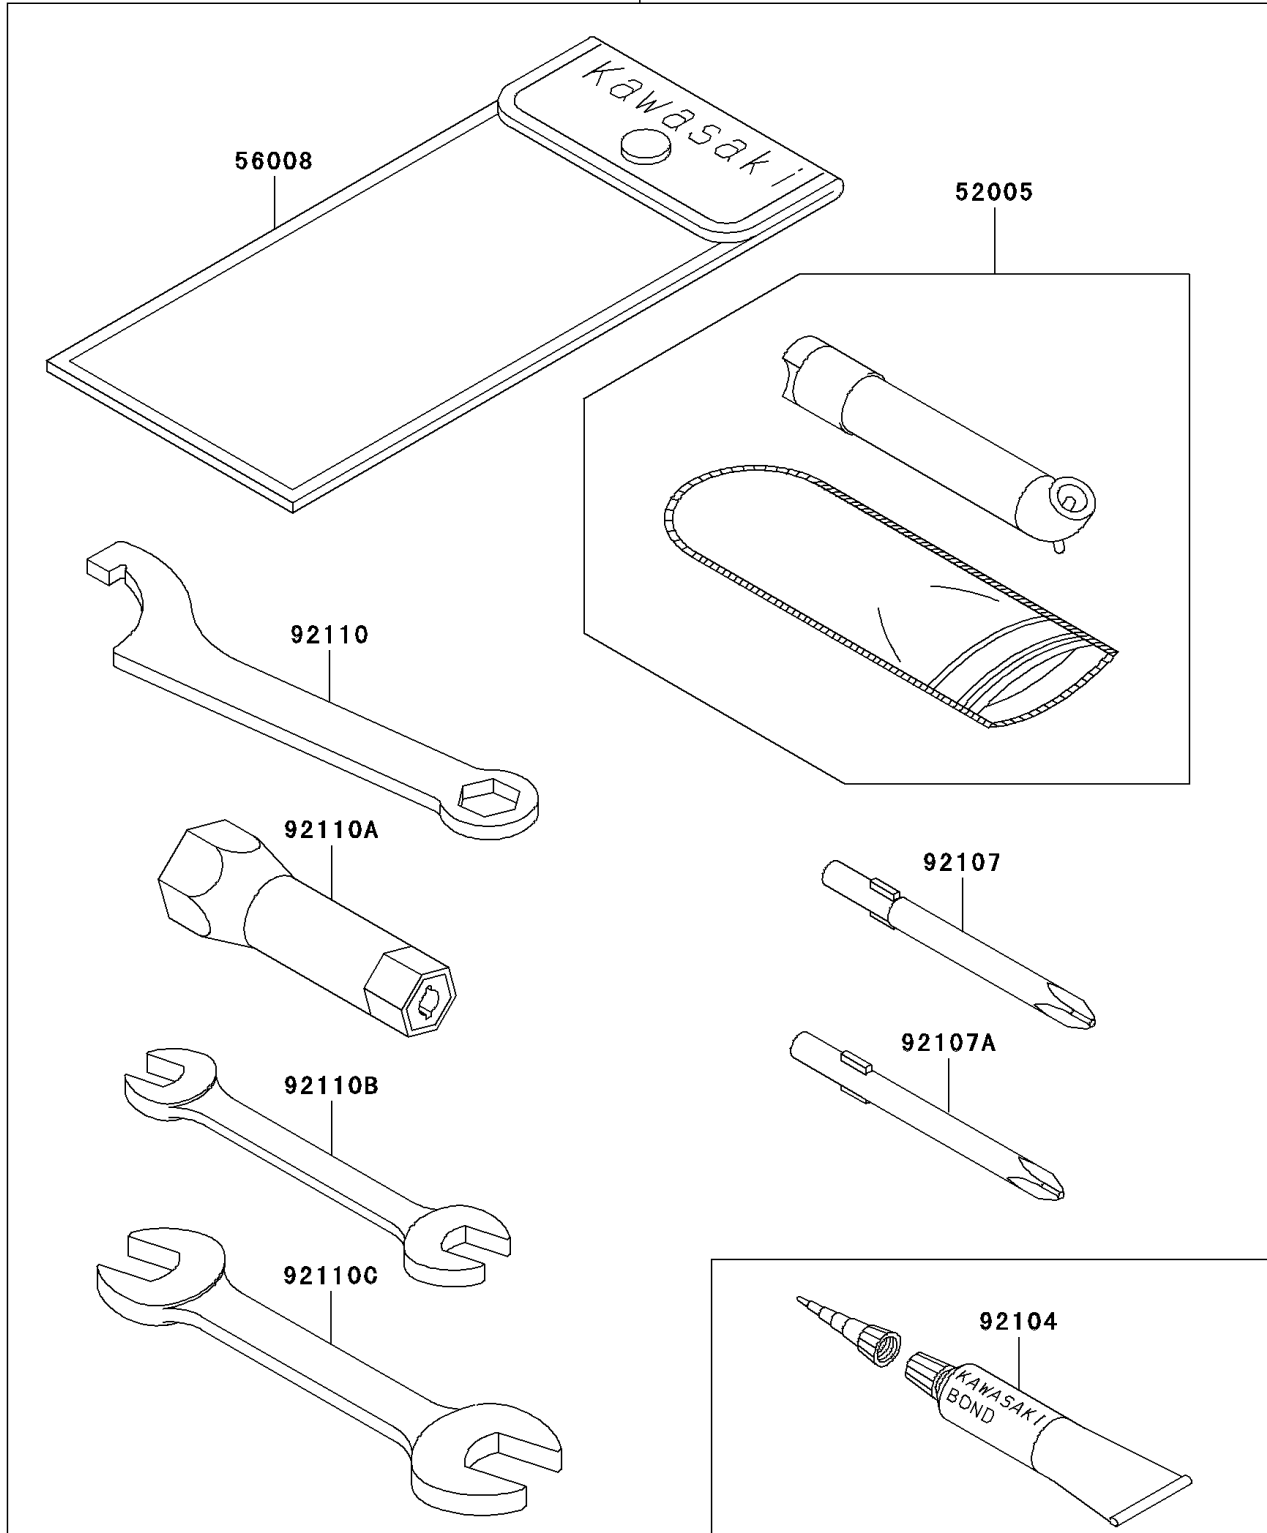

2002 Bayou 300 4X4 PARTS DIAGRAM

Owner's Tools

56007

F2810

2002 Bayou 300 4X4 PARTS LIST

Owner's Tools

ITEM NAME	PART NUMBER	QUANTITY
GAUGE,AIR (Ref # 52005)	52005-1082	1
TOOLKIT (Ref # 56007)	56007-1331	1
BAG,TOOL (Ref # 56008)	56008-1007	1
GASKET-LIQUID,TUBE,100G,SILVER (Ref # 92104)	92104-002	1
TOOL-DRIVER,#3PHILLIPS (Ref # 92107)	92107-005	1
TOOL-DRIVER,#2PHILLIPS (Ref # 92107A)	92107-1053	1
TOOL-WRENCH,HOOK&BOXEND,14MM (Ref # 92110)	92110-1040	1
TOOL-WRENCH,BOX,18MM (Ref # 92110A)	92110-1109	1
TOOL-WRENCH,OPEN END,10X12 (Ref # 92110B)	92110-1152	1
TOOL-WRENCH,OPEN END,14X17 (Ref # 92110C)	92110-1153	1