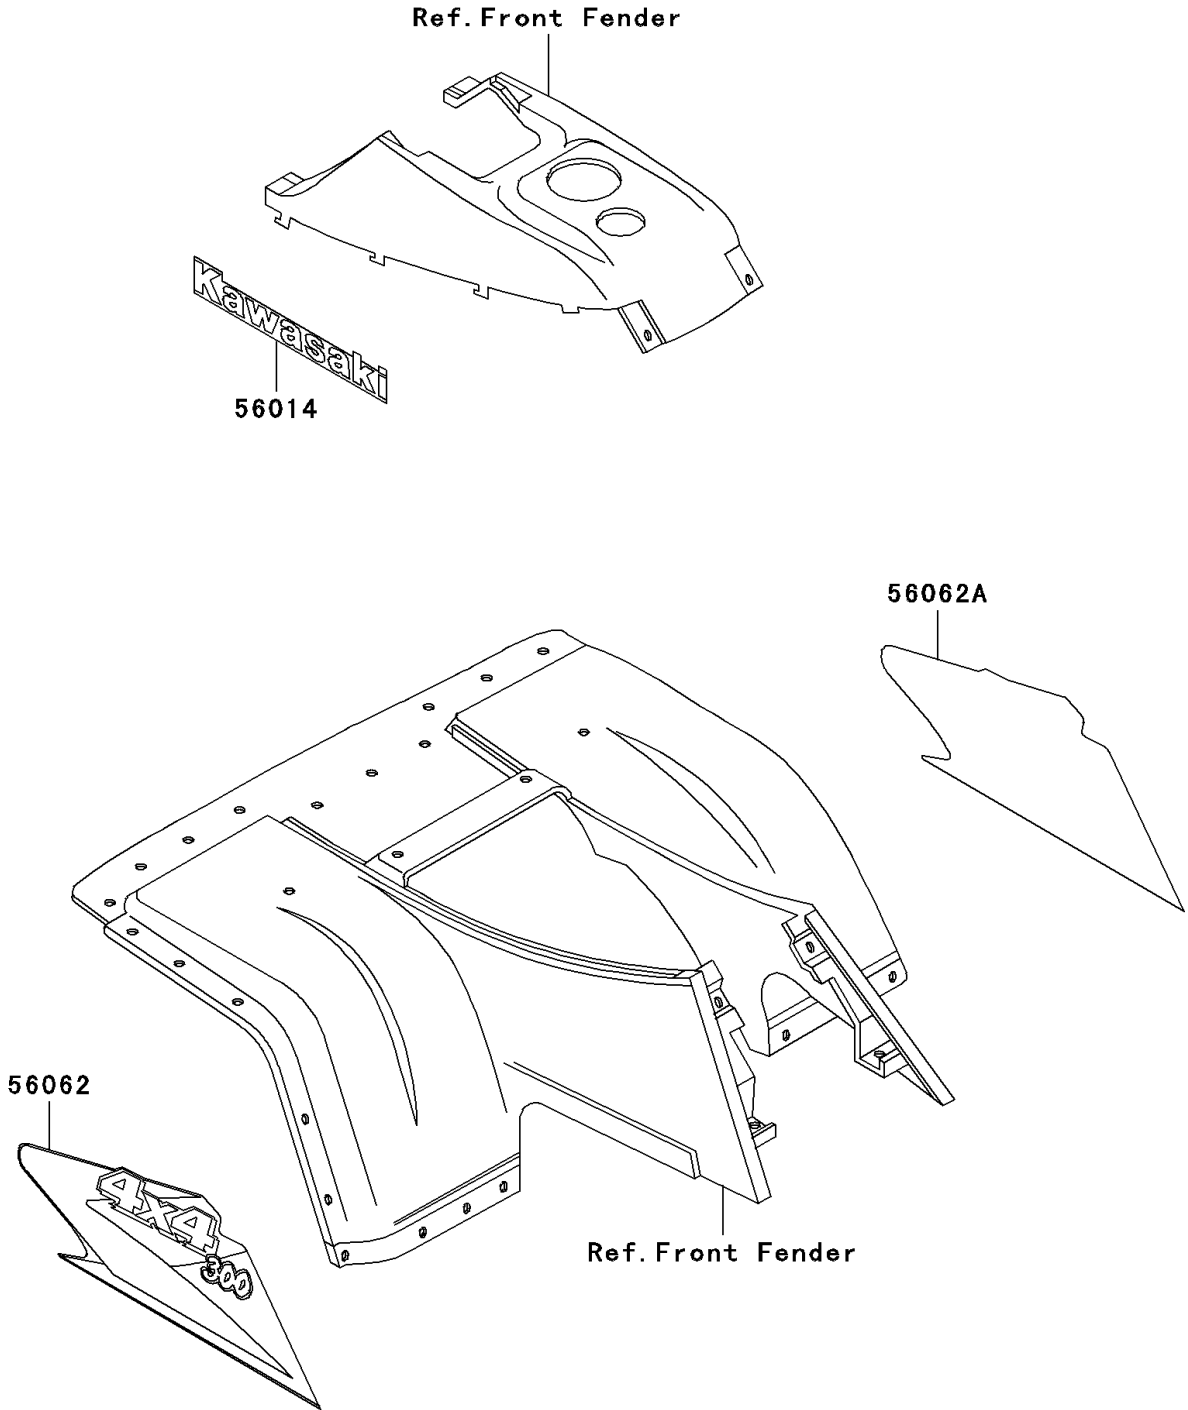

1998 Bayou 300 4X4 PARTS DIAGRAM

Decals(Green)(KLF300-C10)

F2861A

1998 Bayou 300 4X4 PARTS LIST

Decals(Green)(KLF300-C10)

ITEM NAME	PART NUMBER	QUANTITY
EMBLEM,FR FENDER COVER,KAWASAK (Ref # 56014)	56014-1360	2
PATTERN,FR FENDER,LH (Ref # 56062)	56062-1131	1
PATTERN,FR FENDER,RH (Ref # 56062A)	56062-1132	1