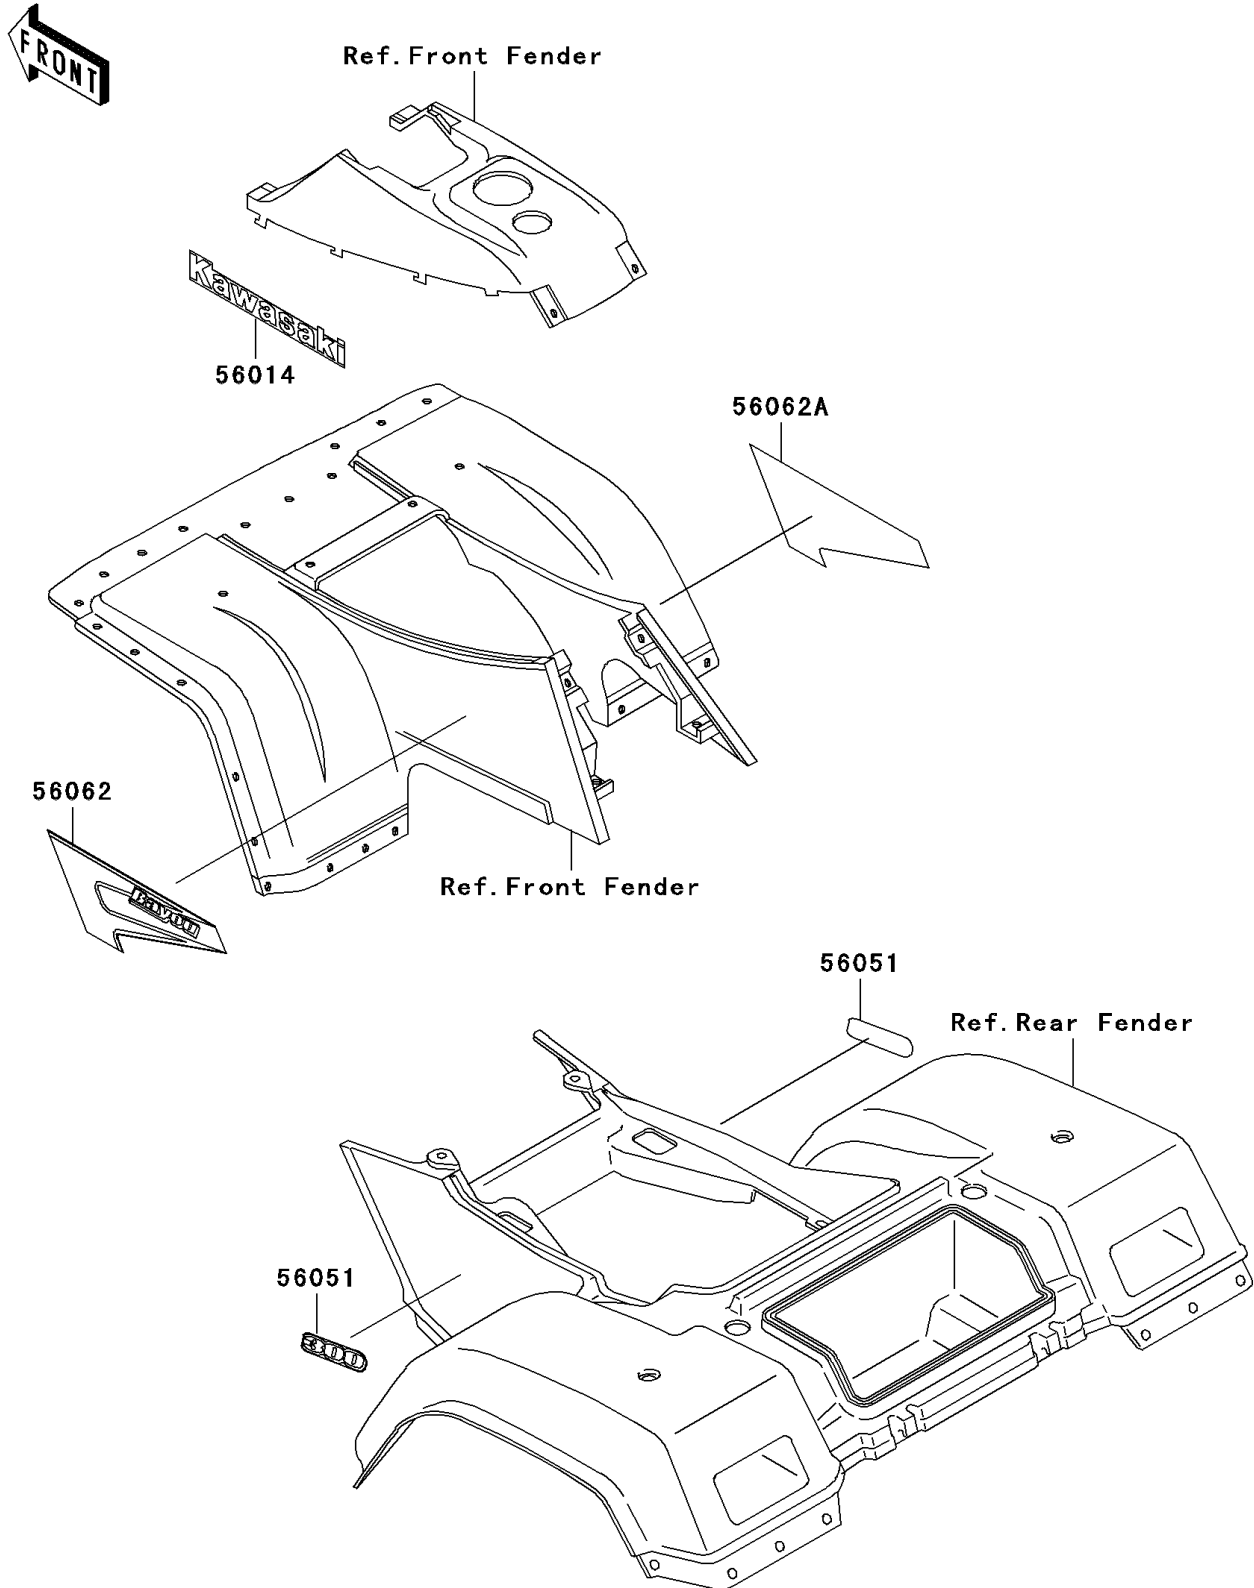

1999 Bayou 300 4X4 PARTS DIAGRAM

Decals(Red)(KLF300-C11)

F2861C

1999 Bayou 300 4X4 PARTS LIST

Decals(Red)(KLF300-C11)

ITEM NAME	PART NUMBER	QUANTITY
EMBLEM,FR FENDER COVER,KAWASAK (Ref # 56014)	56014-1371	2
MARK,RR FENDER,300 (Ref # 56051)	56051-1850	2
PATTERN,FR FENDER,LH (Ref # 56062)	56062-1495	1
PATTERN,FR FENDER,RH (Ref # 56062A)	56062-1496	1