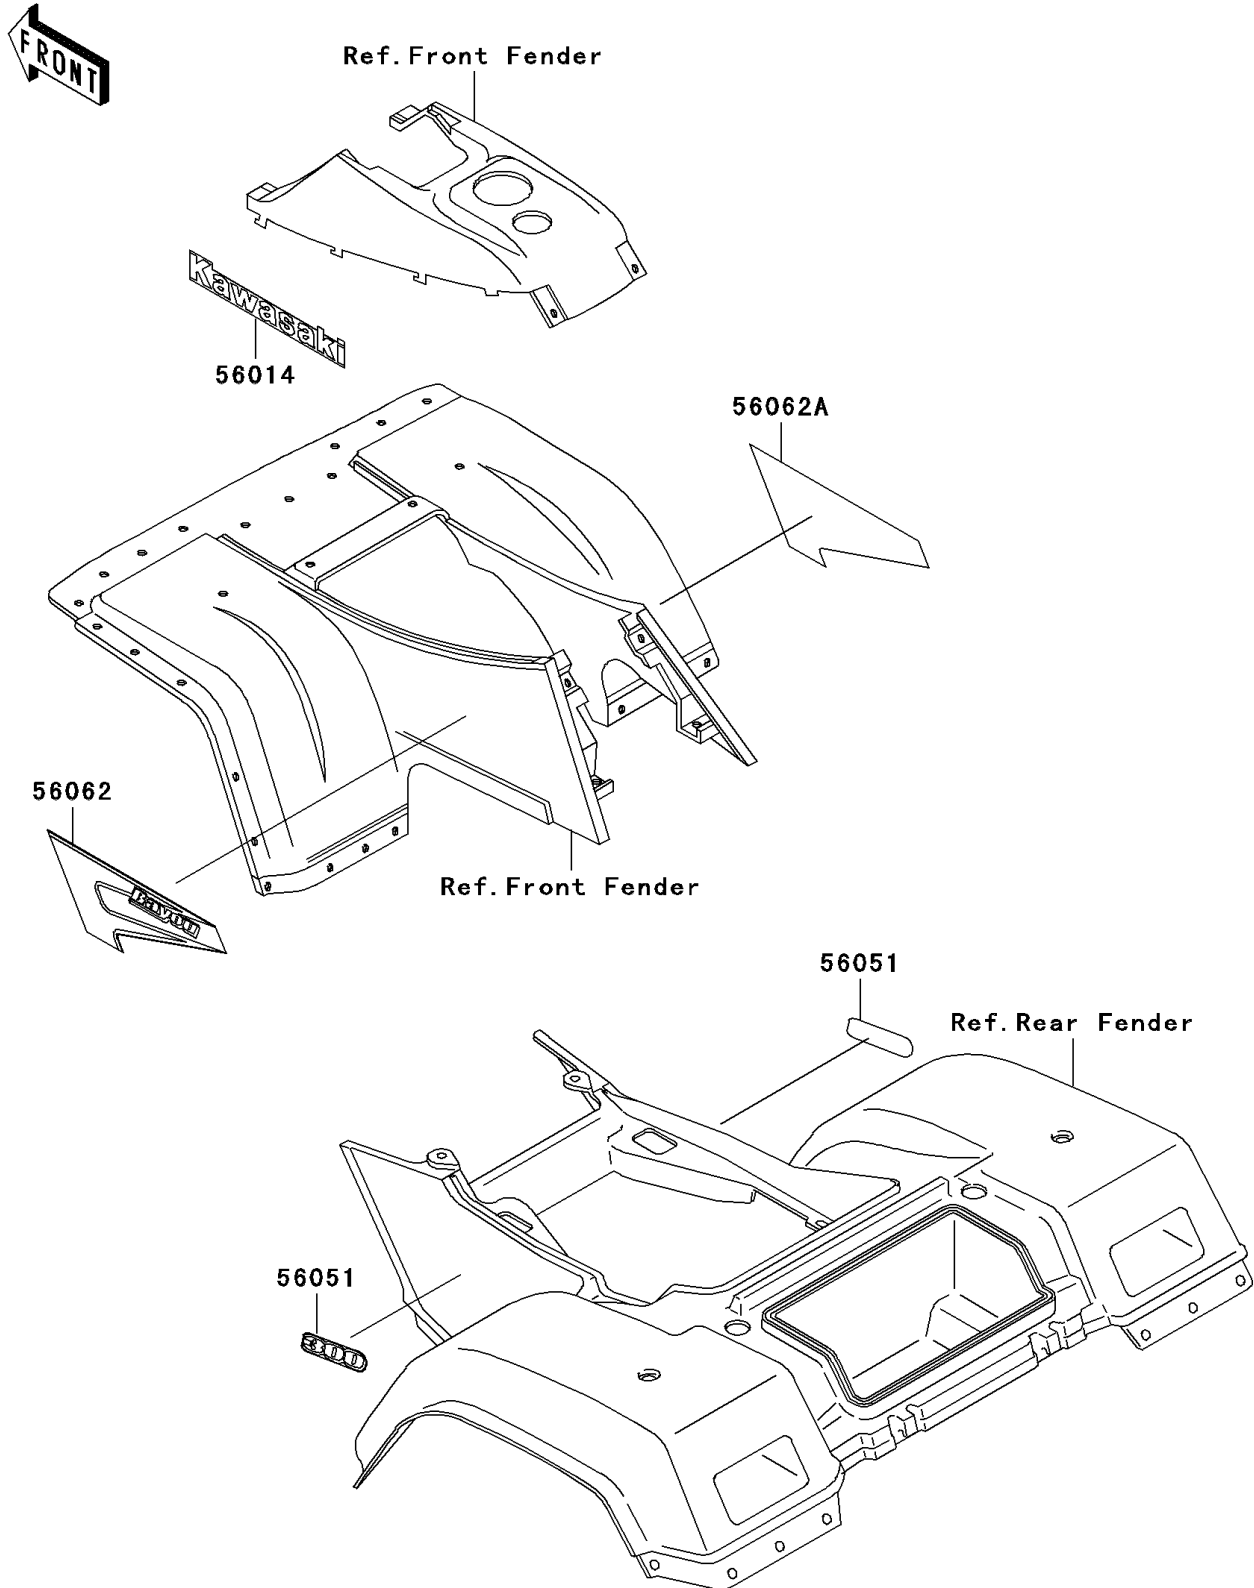

# 1999 Bayou 300 4X4 PARTS DIAGRAM

Decals(Red)(KLF300-C11)

F2861C

# 1999 Bayou 300 4X4 PARTS LIST

Decals(Red)(KLF300-C11)

ITEM NAME	PART NUMBER	QUANTITY
EMBLEM,FR FENDER COVER,KAWASAK (Ref # 56014)	56014-1371	2
MARK,RR FENDER,300 (Ref # 56051)	56051-1850	2
PATTERN,FR FENDER,LH (Ref # 56062)	56062-1495	1
PATTERN,FR FENDER,RH (Ref # 56062A)	56062-1496	1