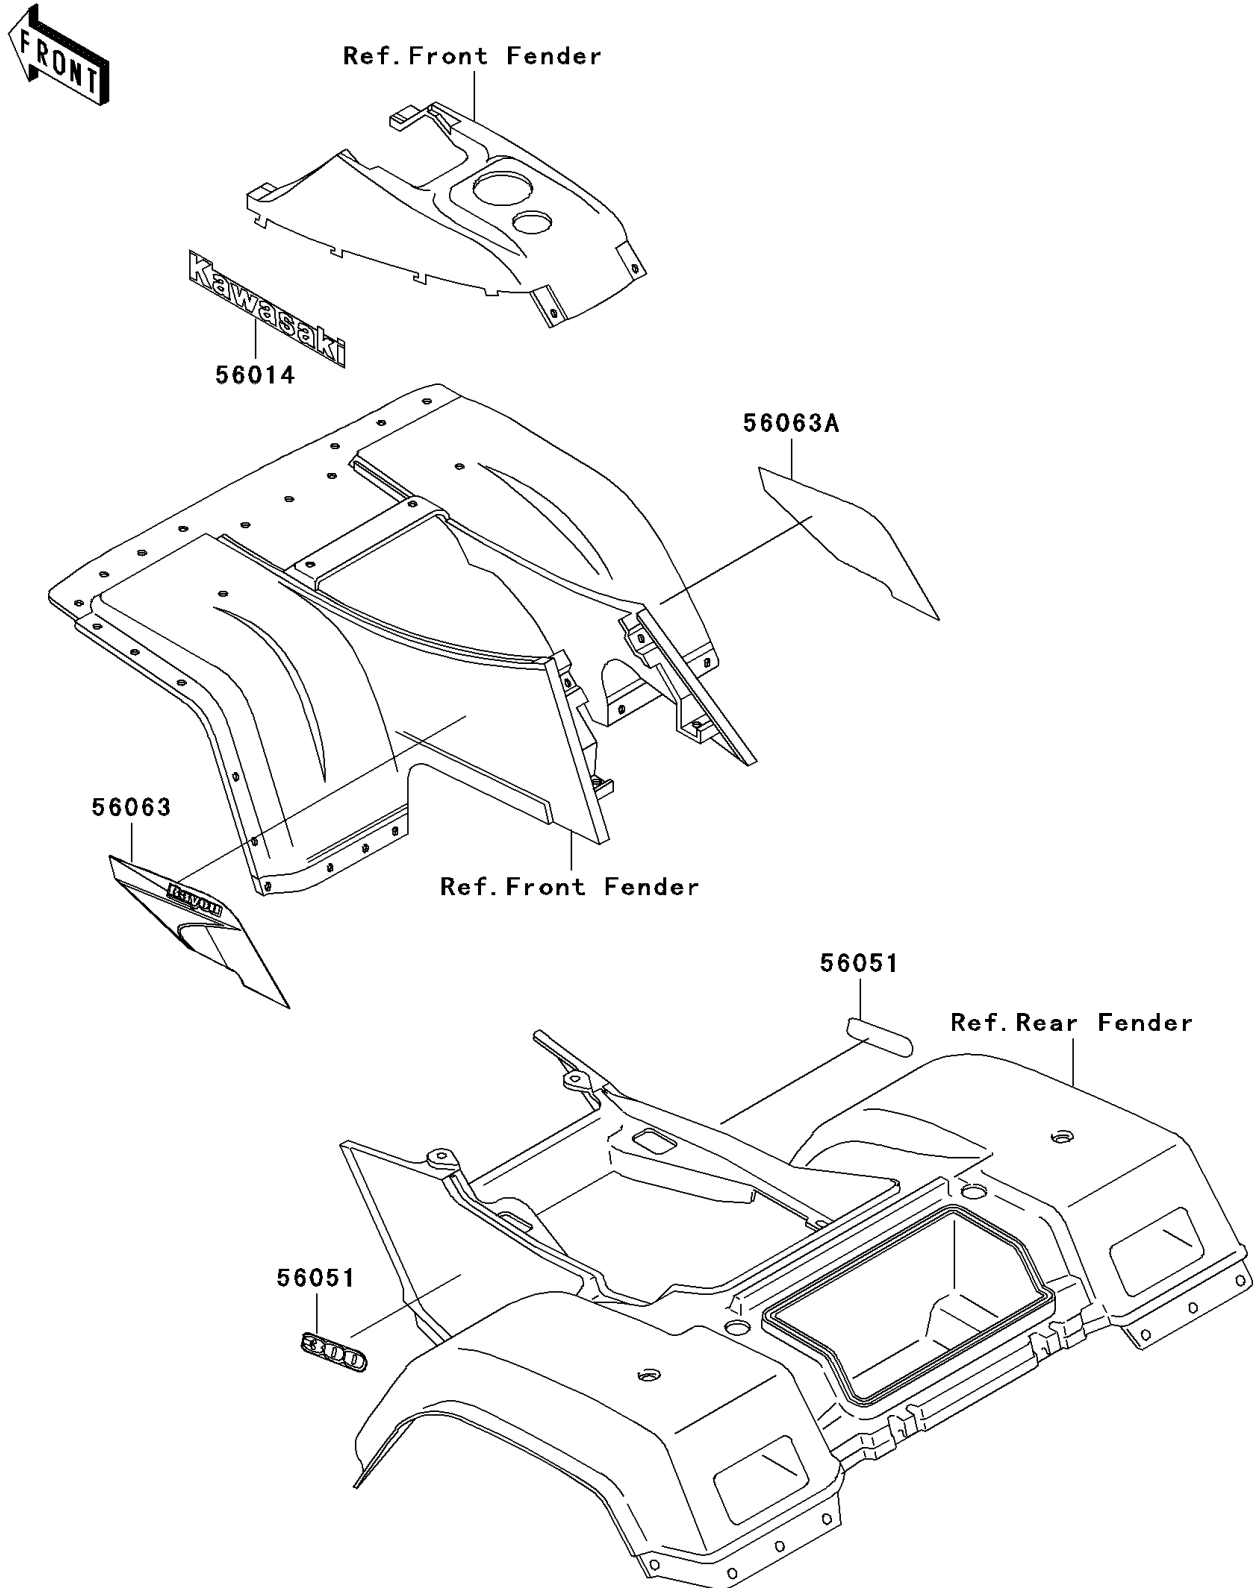

# 2000 Bayou 300 4X4 PARTS DIAGRAM

Decals(Green)(KLF300-C12)

F2861D

## 2000 Bayou 300 4X4 PARTS LIST

Decals(Green)(KLF300-C12)

ITEM NAME	PART NUMBER	QUANTITY
EMBLEM,FR FENDER COVER,KAWASAK (Ref # 56014)	56014-1370	2
MARK,RR FENDER,300 (Ref # 56051)	56051-1849	2
PATTERN,FR FENDER,LH (Ref # 56063)	56063-1092	1
PATTERN,FR FENDER,RH (Ref # 56063A)	56063-1093	1