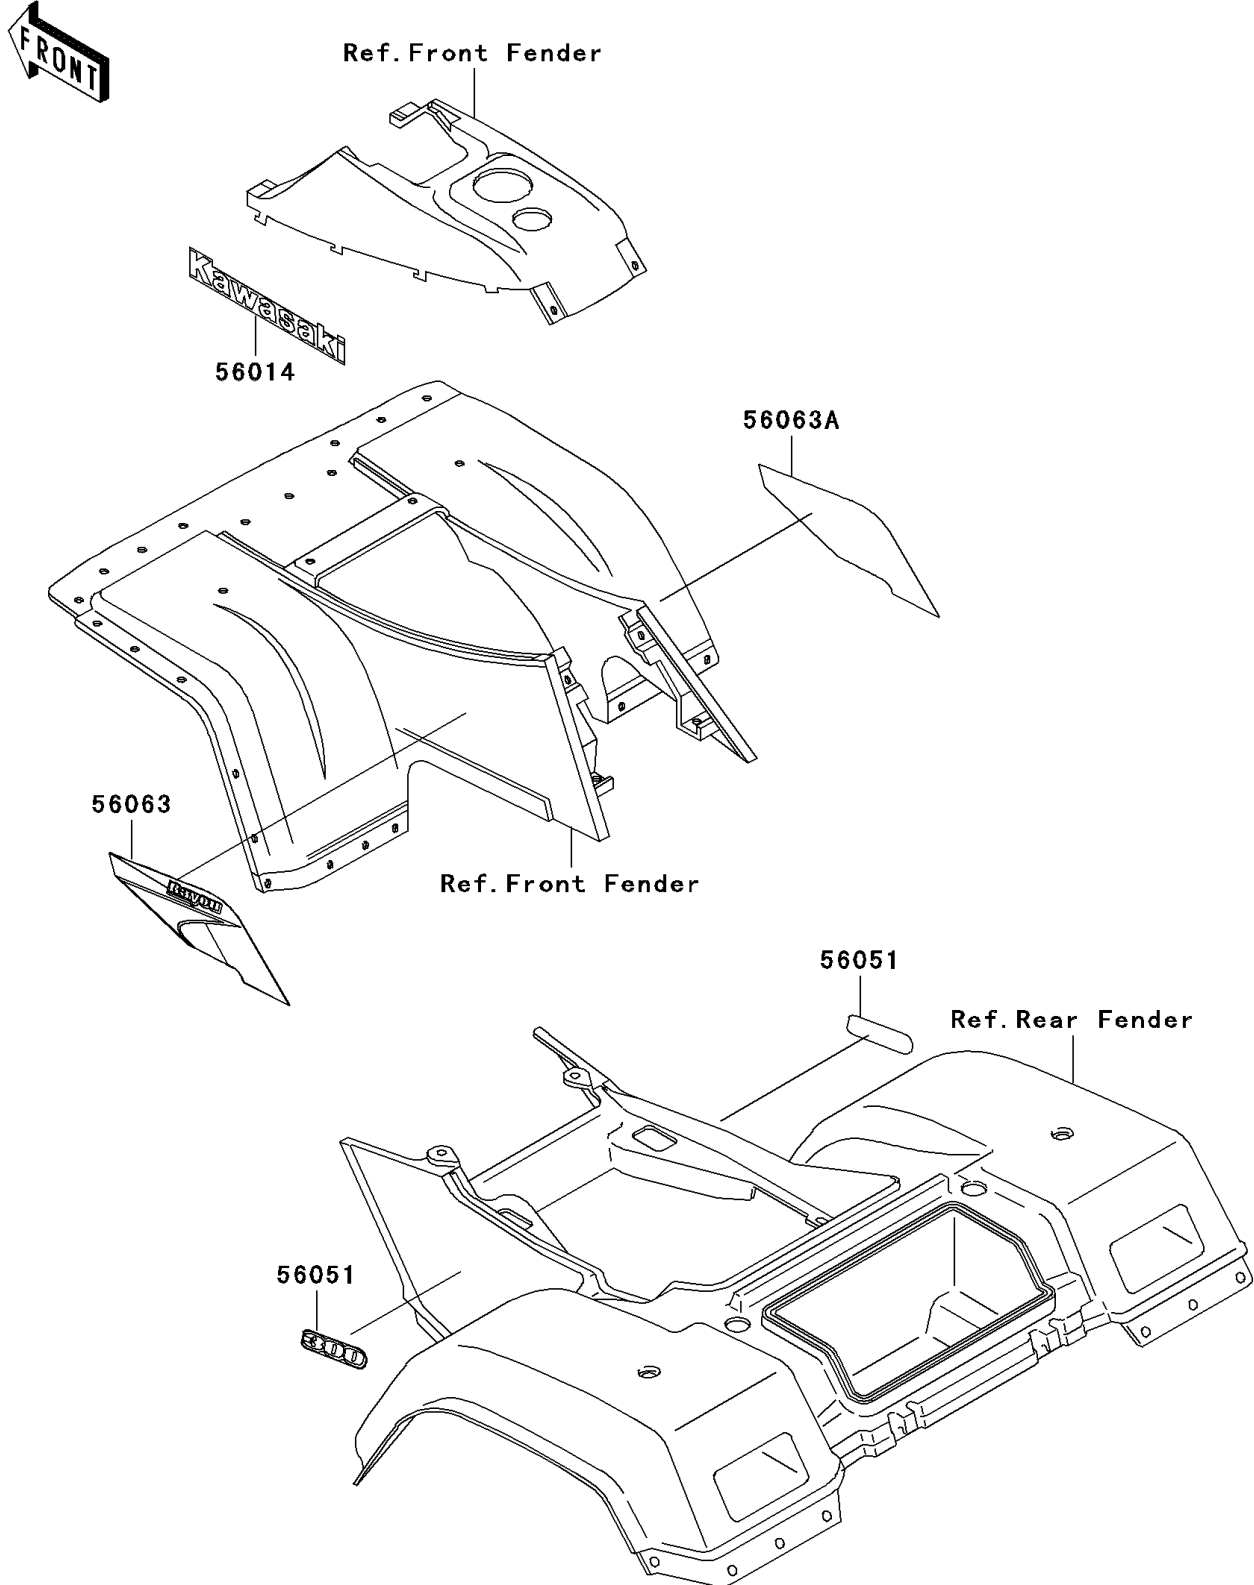

2000 Bayou 300 4X4 PARTS DIAGRAM

Decals(Red)(KLF300-C12)

F2861E

2000 Bayou 300 4X4 PARTS LIST

Decals(Red)(KLF300-C12)

ITEM NAME	PART NUMBER	QUANTITY
EMBLEM,FR FENDER COVER,KAWASAK (Ref # 56014)	56014-1371	2
MARK,RR FENDER,300 (Ref # 56051)	56051-1850	2
PATTERN,FR FENDER,LH (Ref # 56063)	56063-1094	1
PATTERN,FR FENDER,RH (Ref # 56063A)	56063-1095	1