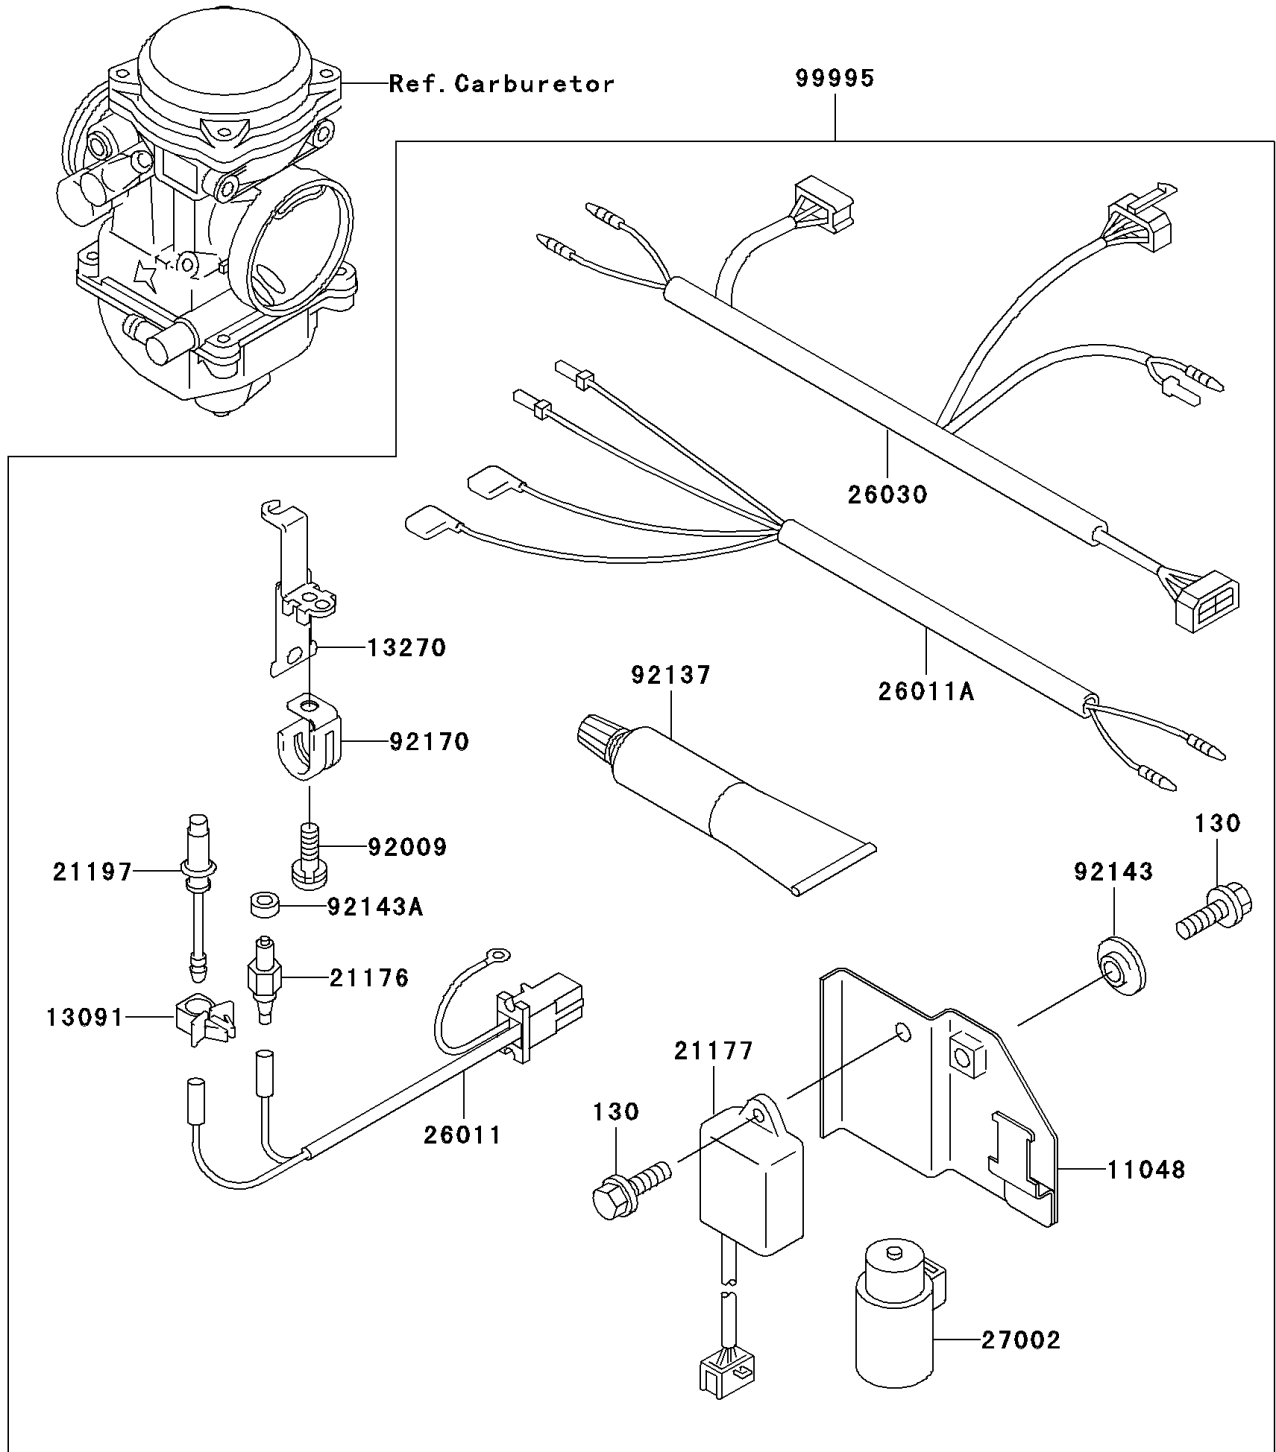

# 1999 Bayou 300 4X4 PARTS DIAGRAM

Optional Parts(Carburetor)

F2890D

# 1999 Bayou 300 4X4 PARTS LIST

## Optional Parts(Carburetor)

ITEM NAME	PART NUMBER	QUANTITY
BRACKET,ELECTRIC (Ref # 11048)	11048-1966	1
HOLDER,HEATER (Ref # 13091)	13091-1866	1
PLATE,HEATER STAY (Ref # 13270)	13270-1145	1
SENSOR (Ref # 21176)	21176-1069	1
CONTROLLER (Ref # 21177)	21177-1057	1
HEATER (Ref # 21197)	21197-1003	1
WIRE-LEAD (Ref # 26011)	26011-1606	1
WIRE-LEAD (Ref # 26011A)	26011-1614	1
HARNESS,RR (Ref # 26030)	26030-1421	1
RELAY-ASSY (Ref # 27002)	27002-1095	1
SCREW (Ref # 92009)	92009-1706	1
SILICONE COMPOUND (Ref # 92137)	92137-1001	1
COLLAR (Ref # 92143)	92143-1087	1
COLLAR (Ref # 92143A)	92143-1747	1
CLAMP,HARNESS (Ref # 92170)	92170-1396	1
BOLT-FLANGED,6X14,BLACK (Ref # 130)	130J0614	2
SET,KLF300-C7 (Ref # 99995)	99995-1378	1