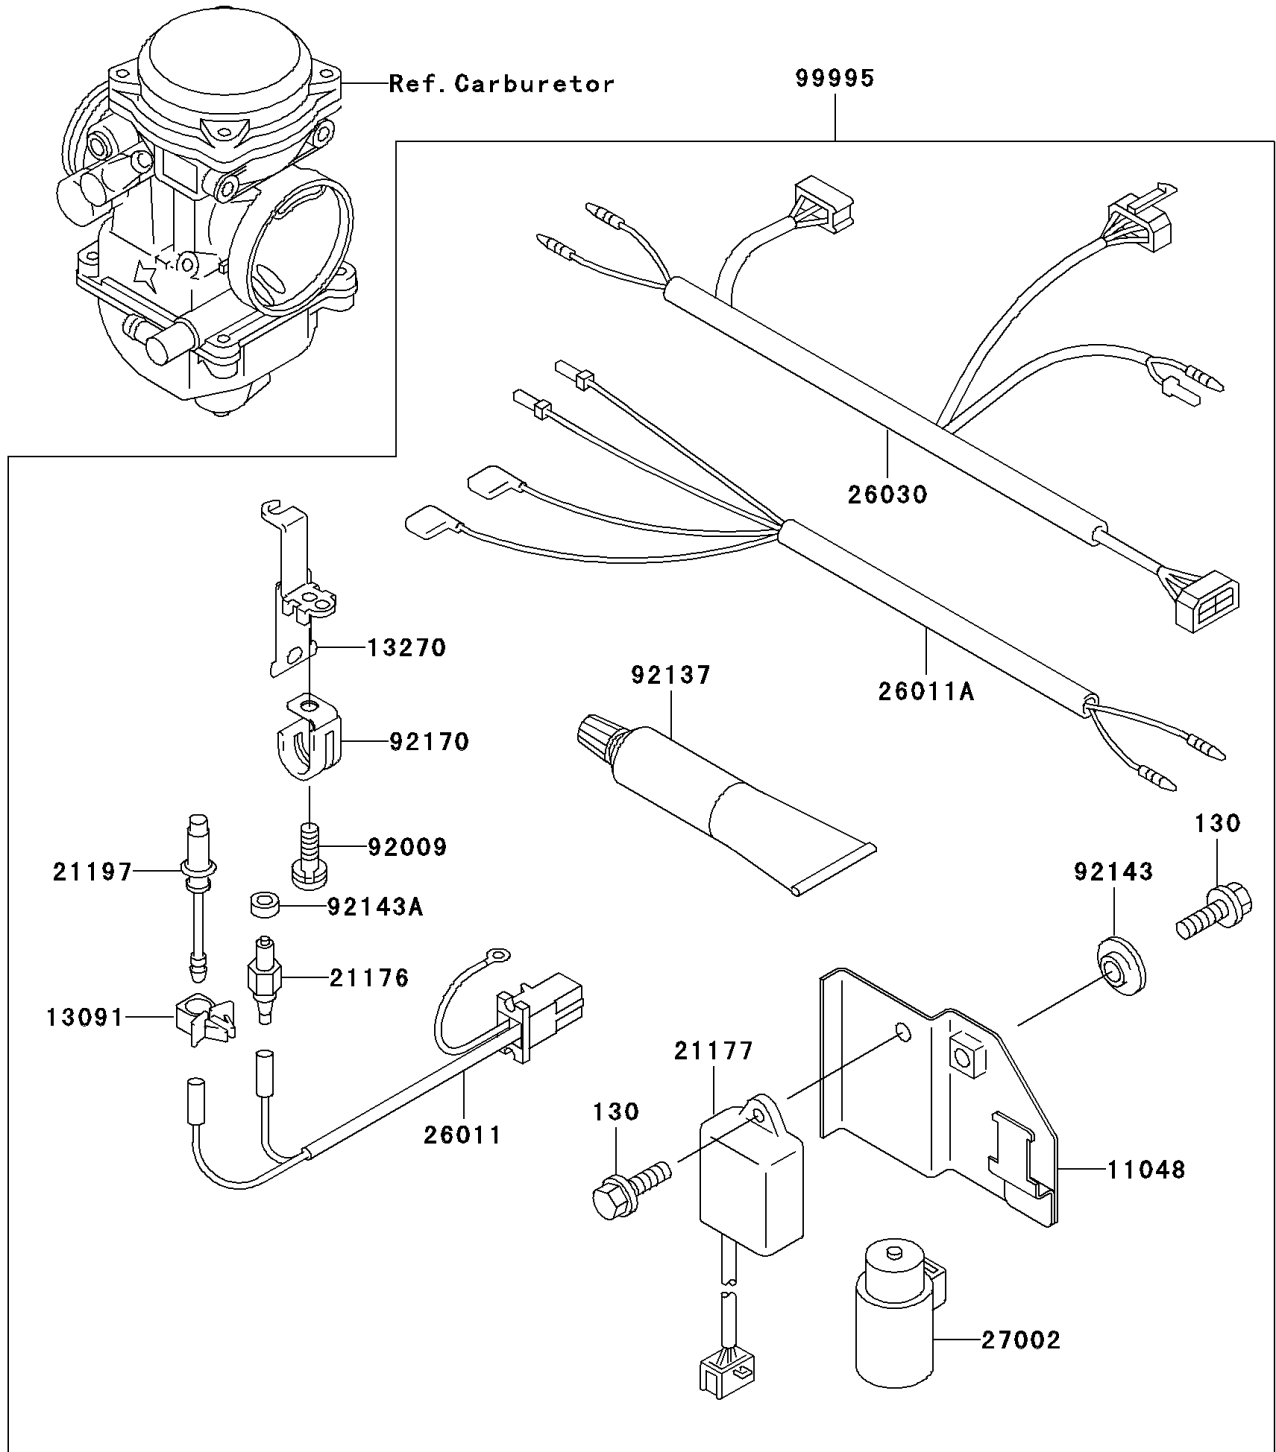

# 2000 Bayou 300 4X4 PARTS DIAGRAM

Optional Parts(Carburetor)

F2890D

## 2000 Bayou 300 4X4 PARTS LIST

Optional Parts(Carburetor)

ITEM NAME	PART NUMBER	QUANTITY
BRACKET,ELECTRIC (Ref # 11048)	11048-1966	1
HOLDER,HEATER (Ref # 13091)	13091-1866	1
PLATE,HEATER STAY (Ref # 13270)	13270-1145	1
SENSOR (Ref # 21176)	21176-1069	1
CONTROLLER (Ref # 21177)	21177-1057	1
HEATER (Ref # 21197)	21197-1003	1
WIRE-LEAD (Ref # 26011)	26011-1606	1
WIRE-LEAD (Ref # 26011A)	26011-1614	1
HARNESS,RR (Ref # 26030)	26030-1421	1
RELAY-ASSY (Ref # 27002)	27002-1095	1
SCREW (Ref # 92009)	92009-1706	1
SILICONE COMPOUND (Ref # 92137)	92137-1001	1
COLLAR (Ref # 92143)	92143-1087	1
COLLAR (Ref # 92143A)	92143-1747	1
CLAMP,HARNESS (Ref # 92170)	92170-1396	1
BOLT-FLANGED,6X14,BLACK (Ref # 130)	130J0614	2
SET,KLF300-C7 (Ref # 99995)	99995-1378	1