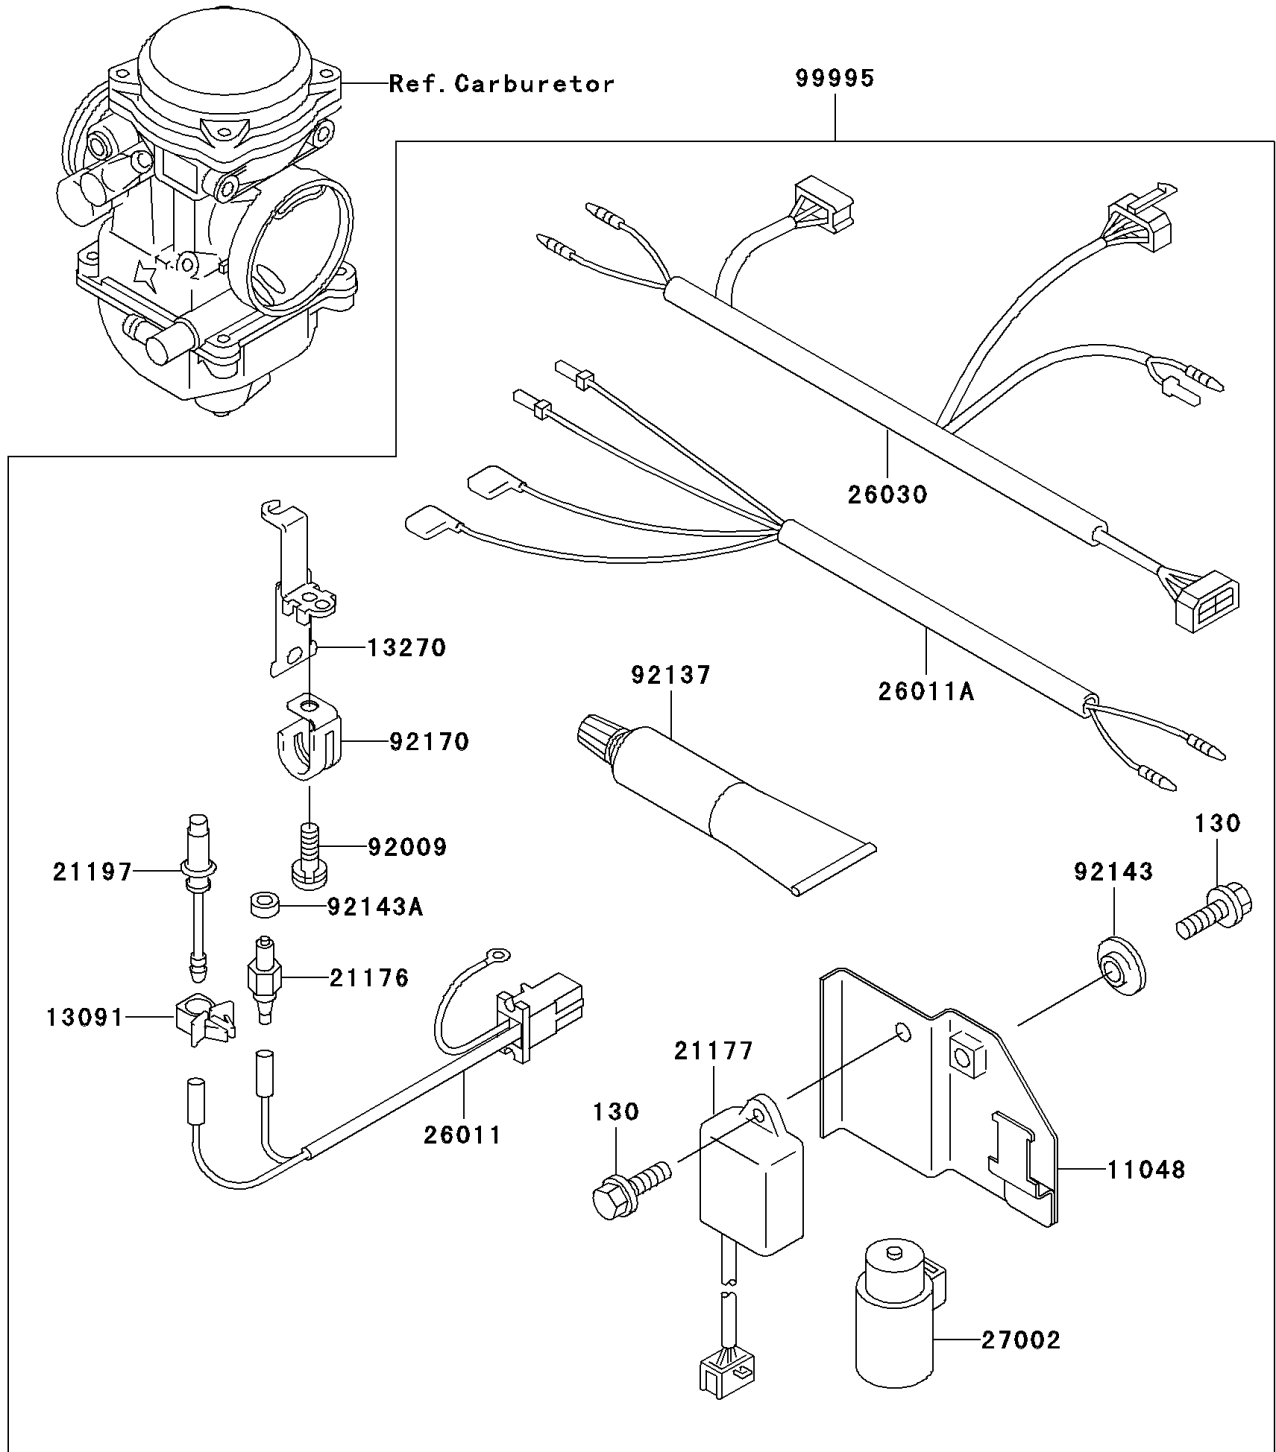

2001 Bayou 300 4X4 PARTS DIAGRAM

Optional Parts(Carburetor)

F2890D

2001 Bayou 300 4X4 PARTS LIST

Optional Parts(Carburetor)

ITEM NAME	PART NUMBER	QUANTITY
BRACKET,ELECTRIC (Ref # 11048)	11048-1966	1
HOLDER,HEATER (Ref # 13091)	13091-1866	1
PLATE,HEATER STAY (Ref # 13270)	13270-1145	1
SENSOR (Ref # 21176)	21176-1069	1
CONTROLLER (Ref # 21177)	21177-1057	1
HEATER (Ref # 21197)	21197-1003	1
WIRE-LEAD (Ref # 26011)	26011-1606	1
WIRE-LEAD (Ref # 26011A)	26011-1614	1
HARNESS,RR (Ref # 26030)	26030-1421	1
RELAY-ASSY (Ref # 27002)	27002-1095	1
SCREW (Ref # 92009)	92009-1706	1
SILICONE COMPOUND (Ref # 92137)	92137-1001	1
COLLAR (Ref # 92143)	92143-1087	1
COLLAR (Ref # 92143A)	92143-1747	1
CLAMP,HARNESS (Ref # 92170)	92170-1396	1
BOLT-FLANGED,6X14,BLACK (Ref # 130)	130J0614	2
SET,KLF300-C7 (Ref # 99995)	99995-1378	1