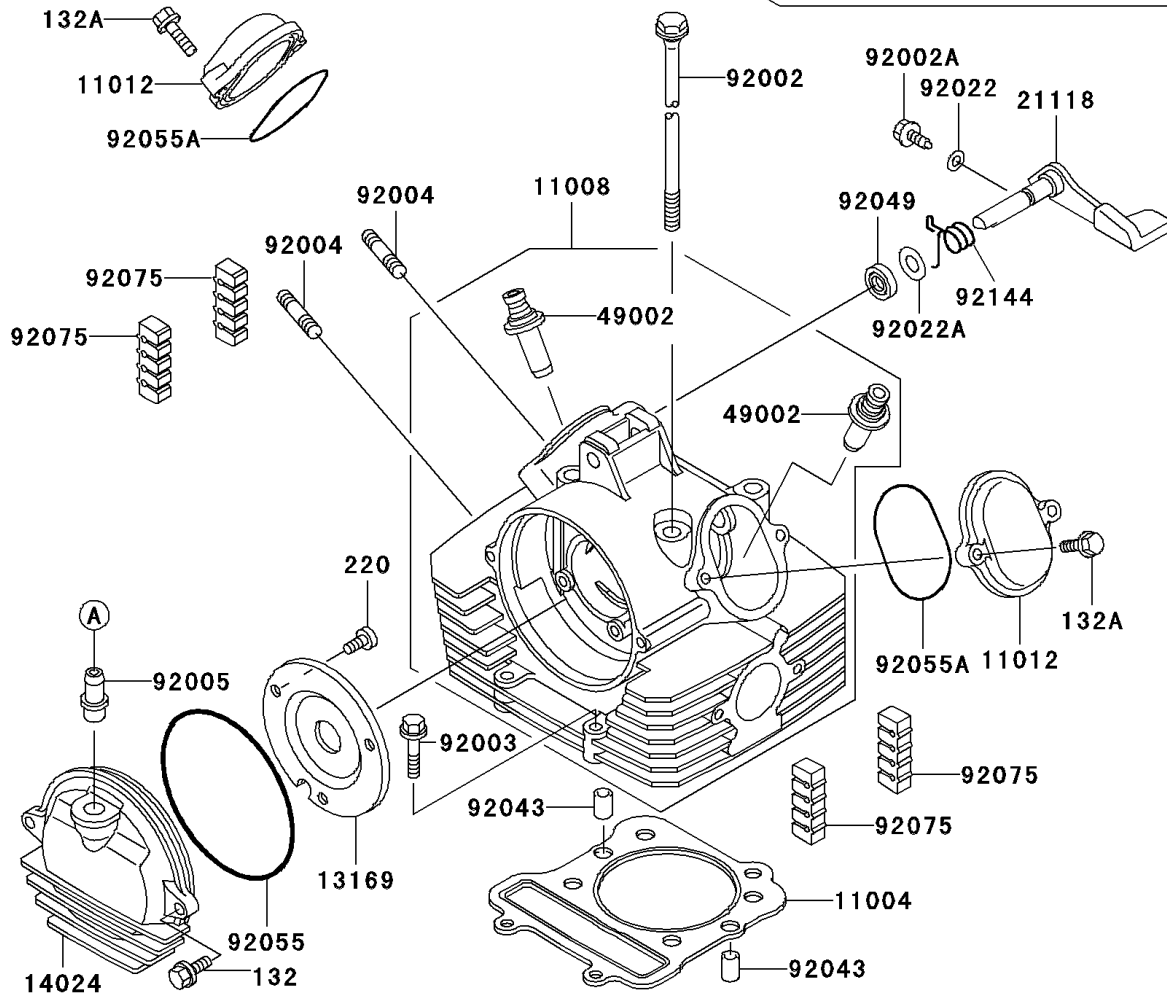

2003 Bayou 300 4X4 PARTS DIAGRAM

Cylinder Head

E1111

2003 Bayou 300 4X4 PARTS LIST

Cylinder Head

ITEM NAME	PART NUMBER	QUANTITY
BOLT-FLANGED-SMALL (Ref # 132)	132Y0616	2
BOLT-FLANGED-SMALL (Ref # 132A)	132Y0625	4
SCREW-PAN-CROS,6X10 (Ref # 220)	220B0610	3
GASKET-HEAD (Ref # 11004)	11004-1340	1
HEAD-COMP-CYLINDER (Ref # 11008)	11008-1292	1
CAP,ROCKER ARM (Ref # 11012)	11012-1486	2
PLATE,CAMSHAFT COVER (Ref # 13169)	13169-1961	1
COVER,CAMSHAFT (Ref # 14024)	14024-1060	1
DECOMPRESSOR,LEVER (Ref # 21118)	21118-1062	1
GUIDE-VALVE (Ref # 49002)	49002-1092	AR
BOLT,8X233 (Ref # 92002)	92002-1515	4
BOLT,DECOMPRESSOR (Ref # 92002A)	92002-1962	1
BOLT,FLANGED,6X32 (Ref # 92003)	92003-229	2
STUD,8X30 (Ref # 92004)	92004-1121	2
FITTING,BREATHER PIPE (Ref # 92005)	92005-1124	1
WASHER,6.1X12X1 (Ref # 92022)	92022-077	1
WASHER,10.2X20X0.5 (Ref # 92022A)	92022-1649	1
CLAMP (Ref # 92037)	92037-1181	1
PIN,8.2X10X14 (Ref # 92043)	92043-1264	2
SEAL-OIL (Ref # 92049)	92049-1542	1
RING-O,99MM (Ref # 92055)	92055-107	1
RING-O,53.5X2.6 (Ref # 92055A)	92055-112	2
DAMPER (Ref # 92075)	92075-1657	4
SPRING,DECOMPRESSOR (Ref # 92144)	92144-1154	1
CAP (Ref # 11065)	11065-1075	1
JOINT (Ref # 59071)	59071-1124	1
CLAMP,FUEL TUBE (Ref # 92037A)	92037-1271	1
CLAMP,FUEL TUBE (Ref # 92037A)	92037-1271	3
TUBE,BREATHER (Ref # 92059)	92059-1511	1

2003 Bayou 300 4X4 PARTS LIST

Cylinder Head

ITEM NAME	PART NUMBER	QUANTITY
TUBE,ASSY (Ref # 92059A)	92059-1787	1
TUBE (Ref # 92059B)	92059-1789	1
BAND,L=149 (Ref # 92072)	92072-031	1
TUBE (Ref # 92191)	92191-1170	1