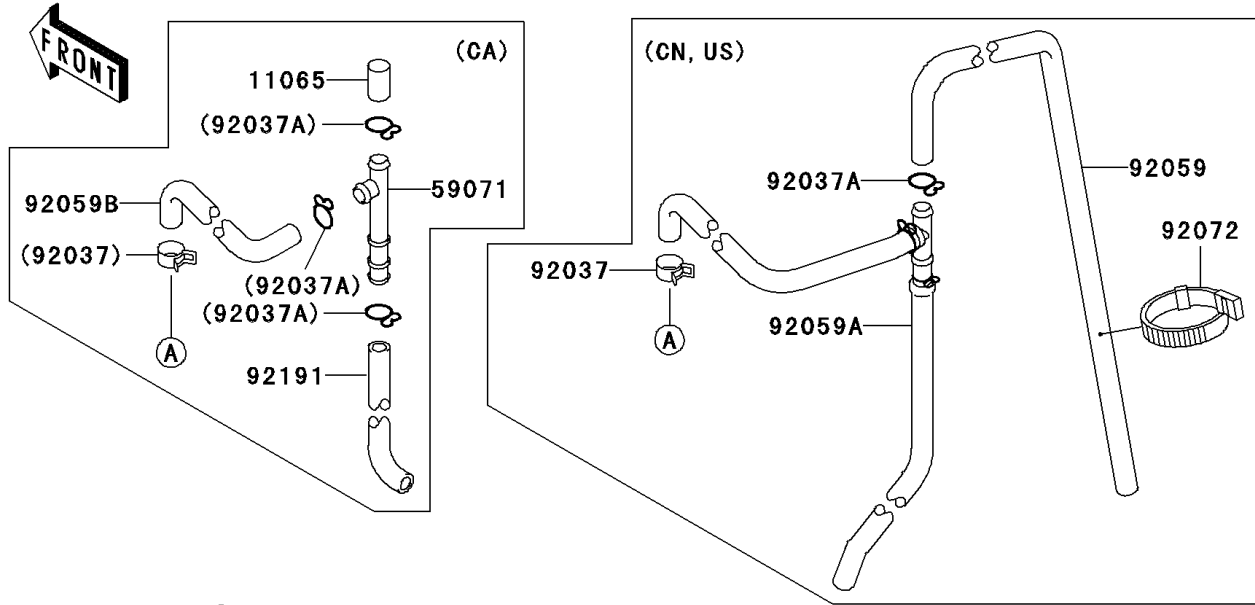

2003 Bayou 300 4X4 PARTS DIAGRAM

Cylinder Head

E1111

2003 Bayou 300 4X4 PARTS LIST

Cylinder Head

ITEM NAME	PART NUMBER	QUANTITY
BOLT-FLANGED-SMALL (Ref # 132)	132Y0616	2
BOLT-FLANGED-SMALL (Ref # 132A)	132Y0625	4
SCREW-PAN-CROS,6X10 (Ref # 220)	220B0610	3
GASKET-HEAD (Ref # 11004)	11004-1340	1
HEAD-COMP-CYLINDER (Ref # 11008)	11008-1292	1
CAP,ROCKER ARM (Ref # 11012)	11012-1486	2
PLATE,CAMSHAFT COVER (Ref # 13169)	13169-1961	1
COVER,CAMSHAFT (Ref # 14024)	14024-1060	1
DECOMPRESSOR,LEVER (Ref # 21118)	21118-1062	1
GUIDE-VALVE (Ref # 49002)	49002-1092	AR
BOLT,8X233 (Ref # 92002)	92002-1515	4
BOLT,DECOMPRESSOR (Ref # 92002A)	92002-1962	1
BOLT,FLANGED,6X32 (Ref # 92003)	92003-229	2
STUD,8X30 (Ref # 92004)	92004-1121	2
FITTING,BREATHER PIPE (Ref # 92005)	92005-1124	1
WASHER,6.1X12X1 (Ref # 92022)	92022-077	1
WASHER,10.2X20X0.5 (Ref # 92022A)	92022-1649	1
CLAMP (Ref # 92037)	92037-1181	1
PIN,8.2X10X14 (Ref # 92043)	92043-1264	2
SEAL-OIL (Ref # 92049)	92049-1542	1
RING-O,99MM (Ref # 92055)	92055-107	1
RING-O,53.5X2.6 (Ref # 92055A)	92055-112	2
DAMPER (Ref # 92075)	92075-1657	4
SPRING,DECOMPRESSOR (Ref # 92144)	92144-1154	1
CAP (Ref # 11065)	11065-1075	1
JOINT (Ref # 59071)	59071-1124	1
CLAMP,FUEL TUBE (Ref # 92037A)	92037-1271	1
CLAMP,FUEL TUBE (Ref # 92037A)	92037-1271	3
TUBE,BREATHER (Ref # 92059)	92059-1511	1

2003 Bayou 300 4X4 PARTS LIST

Cylinder Head

ITEM NAME	PART NUMBER	QUANTITY
TUBE,ASSY (Ref # 92059A)	92059-1787	1
TUBE (Ref # 92059B)	92059-1789	1
BAND,L=149 (Ref # 92072)	92072-031	1
TUBE (Ref # 92191)	92191-1170	1