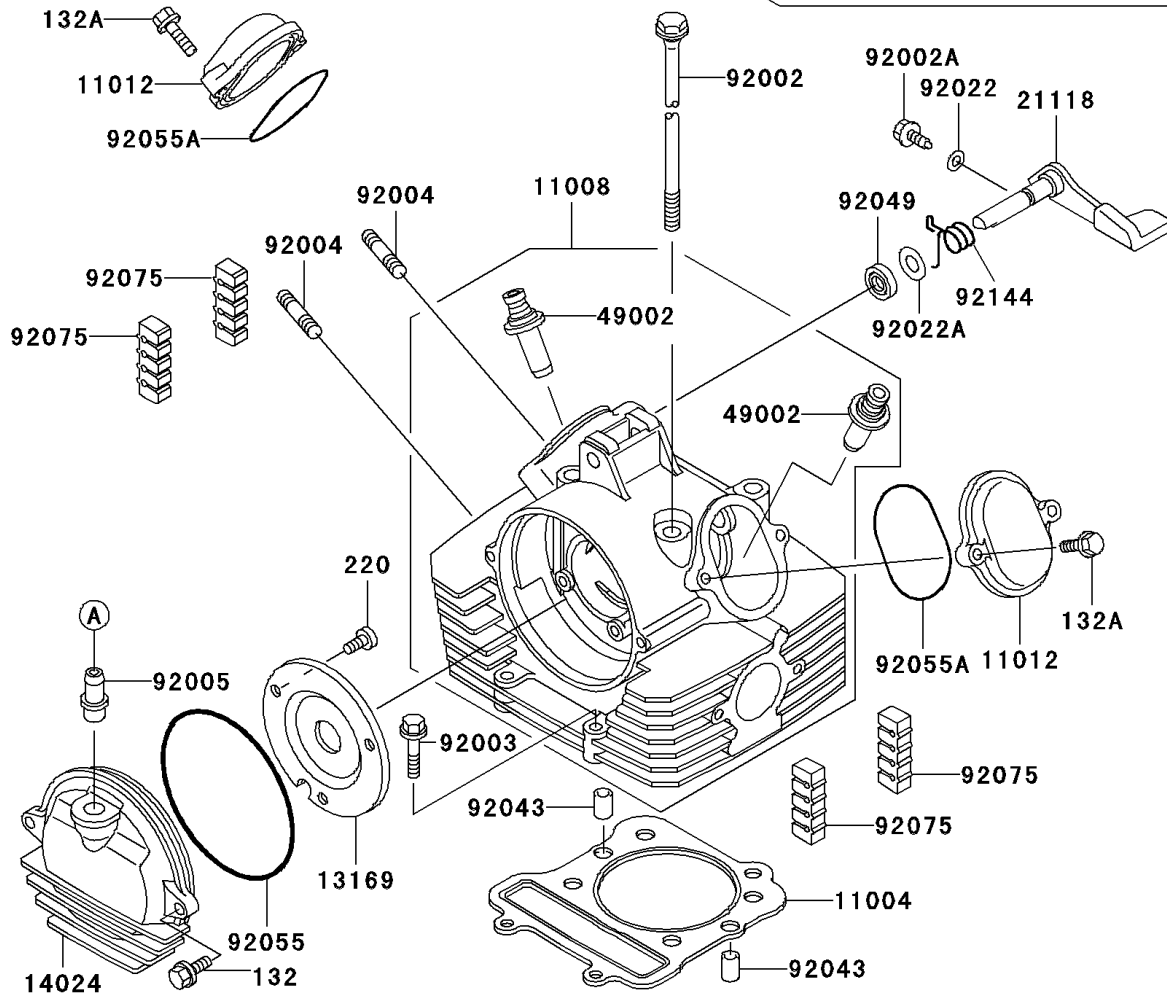

2005 Bayou 300 4X4 (Canada Only) PARTS DIAGRAM

Cylinder Head

E1111

2005 Bayou 300 4X4 (Canada Only) PARTS LIST

Cylinder Head

ITEM NAME	PART NUMBER	QUANTITY
BOLT-FLANGED-SMALL (Ref # 132)	132Y0616	2
BOLT-FLANGED-SMALL (Ref # 132A)	132Y0625	4
SCREW-PAN-CROS,6X10 (Ref # 220)	220B0610	3
GASKET-HEAD (Ref # 11004)	11004-1340	1
HEAD-COMP-CYLINDER (Ref # 11008)	11008-1292	1
CAP,ROCKER ARM (Ref # 11012)	11012-1486	2
PLATE,CAMSHAFT COVER (Ref # 13169)	13169-1961	1
COVER,CAMSHAFT (Ref # 14024)	14024-1060	1
DECOMPRESSOR,LEVER (Ref # 21118)	21118-1062	1
GUIDE-VALVE (Ref # 49002)	49002-1092	AR
BOLT,8X233 (Ref # 92002)	92002-1515	4
BOLT,DECOMPRESSOR (Ref # 92002A)	92002-1962	1
BOLT,FLANGED,6X32 (Ref # 92003)	92003-229	2
STUD,8X30 (Ref # 92004)	92004-1121	2
FITTING,BREATHER PIPE (Ref # 92005)	92005-1124	1
WASHER,6.1X12X1 (Ref # 92022)	92022-077	1
WASHER,10.2X20X0.5 (Ref # 92022A)	92022-1649	1
CLAMP (Ref # 92037)	92037-1181	1
CLAMP,FUEL TUBE (Ref # 92037A)	92037-1271	1
PIN,8.2X10X14 (Ref # 92043)	92043-1264	2
SEAL-OIL (Ref # 92049)	92049-1542	1
RING-O,99MM (Ref # 92055)	92055-107	1
RING-O,53.5X2.6 (Ref # 92055A)	92055-112	2
TUBE,BREATHER (Ref # 92059)	92059-1511	1
TUBE,ASSY (Ref # 92059A)	92059-1787	1
BAND,L=149 (Ref # 92072)	92072-031	1
DAMPER (Ref # 92075)	92075-1657	4
SPRING,DECOMPRESSOR (Ref # 92144)	92144-1154	1