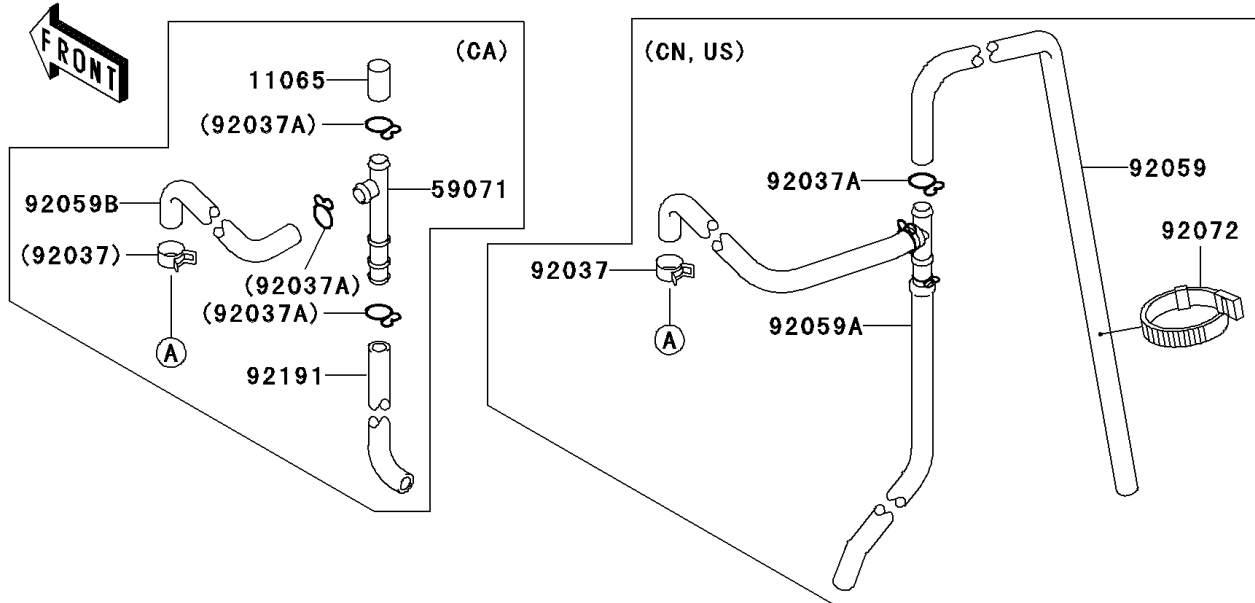

2005 Bayou 300 4X4 (Canada Only) PARTS DIAGRAM

Cylinder Head

E1111

2005 Bayou 300 4X4 (Canada Only) PARTS LIST

Cylinder Head

ITEM NAME	PART NUMBER	QUANTITY
BOLT-FLANGED-SMALL (Ref # 132)	132Y0616	2
BOLT-FLANGED-SMALL (Ref # 132A)	132Y0625	4
SCREW-PAN-CROS,6X10 (Ref # 220)	220B0610	3
GASKET-HEAD (Ref # 11004)	11004-1340	1
HEAD-COMP-CYLINDER (Ref # 11008)	11008-1292	1
CAP,ROCKER ARM (Ref # 11012)	11012-1486	2
PLATE,CAMSHAFT COVER (Ref # 13169)	13169-1961	1
COVER,CAMSHAFT (Ref # 14024)	14024-1060	1
DECOMPRESSOR,LEVER (Ref # 21118)	21118-1062	1
GUIDE-VALVE (Ref # 49002)	49002-1092	AR
BOLT,8X233 (Ref # 92002)	92002-1515	4
BOLT,DECOMPRESSOR (Ref # 92002A)	92002-1962	1
BOLT,FLANGED,6X32 (Ref # 92003)	92003-229	2
STUD,8X30 (Ref # 92004)	92004-1121	2
FITTING,BREATHER PIPE (Ref # 92005)	92005-1124	1
WASHER,6.1X12X1 (Ref # 92022)	92022-077	1
WASHER,10.2X20X0.5 (Ref # 92022A)	92022-1649	1
CLAMP (Ref # 92037)	92037-1181	1
CLAMP,FUEL TUBE (Ref # 92037A)	92037-1271	1
PIN,8.2X10X14 (Ref # 92043)	92043-1264	2
SEAL-OIL (Ref # 92049)	92049-1542	1
RING-O,99MM (Ref # 92055)	92055-107	1
RING-O,53.5X2.6 (Ref # 92055A)	92055-112	2
TUBE,BREATHER (Ref # 92059)	92059-1511	1
TUBE,ASSY (Ref # 92059A)	92059-1787	1
BAND,L=149 (Ref # 92072)	92072-031	1
DAMPER (Ref # 92075)	92075-1657	4
SPRING,DECOMPRESSOR (Ref # 92144)	92144-1154	1