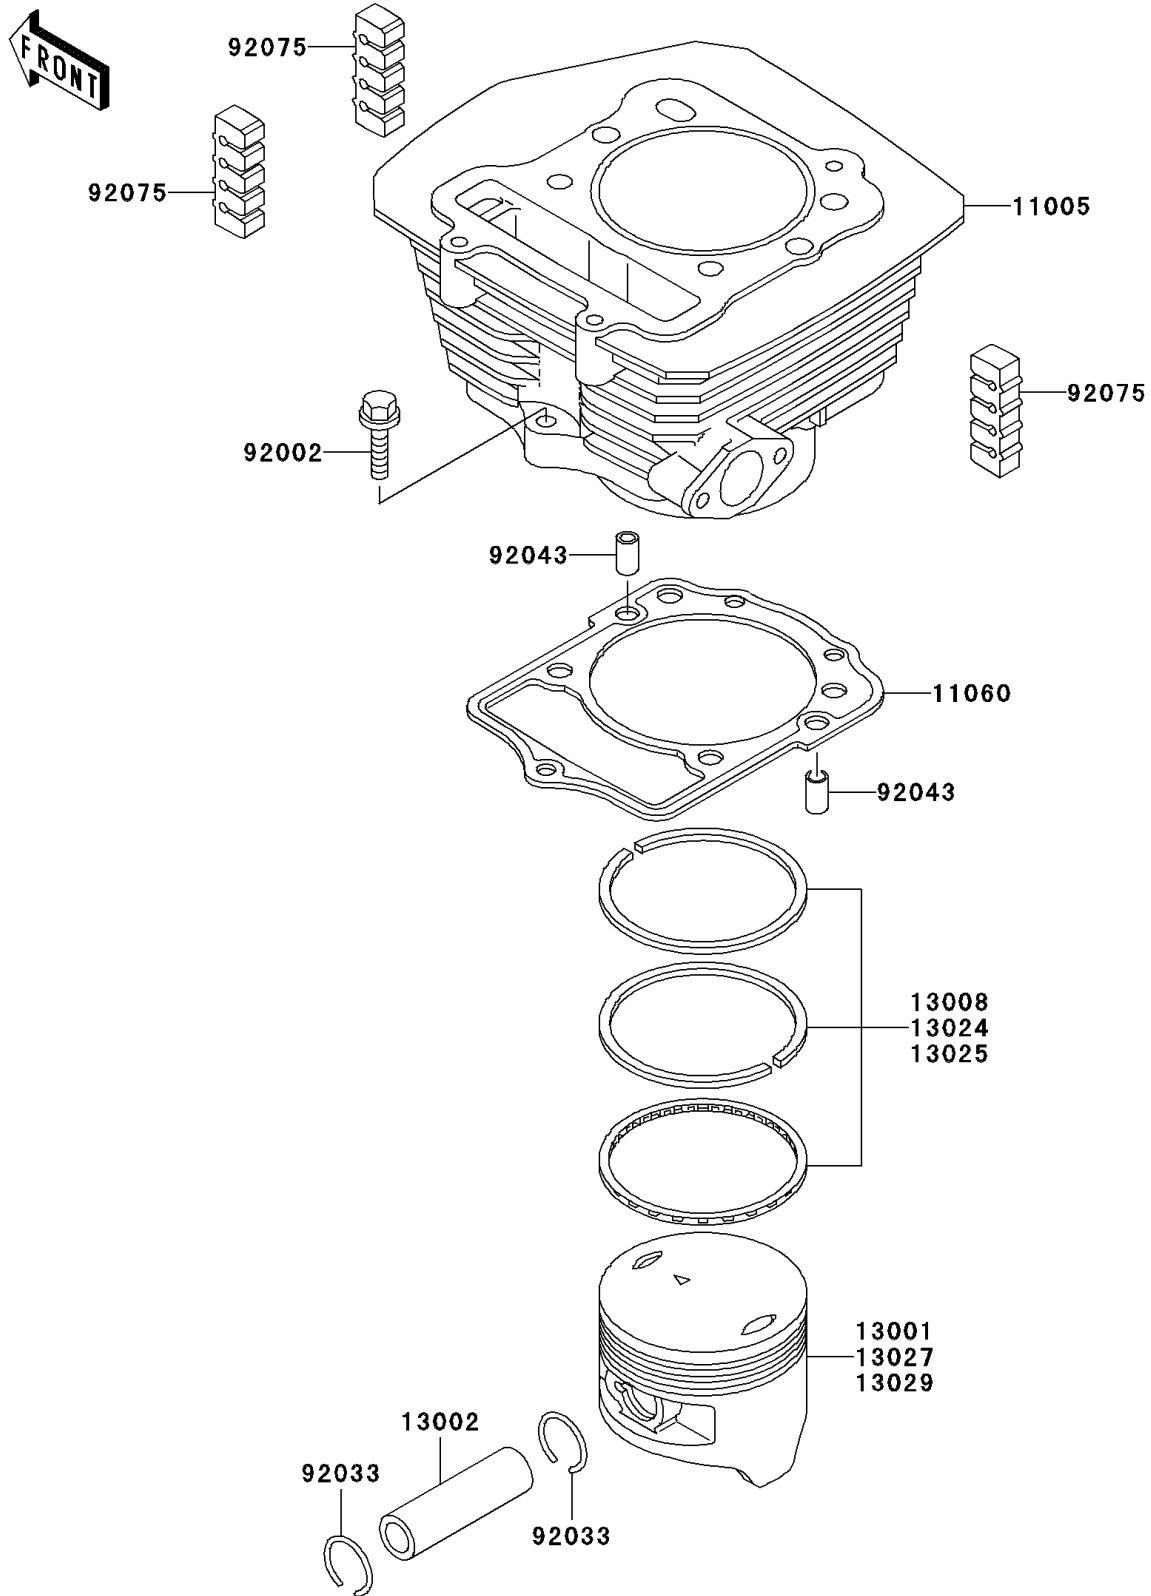

2005 Bayou 300 4X4 (Canada Only) PARTS DIAGRAM

Cylinder/Piston(s)

E1120

2005 Bayou 300 4X4 (Canada Only) PARTS LIST

Cylinder/Piston(s)

ITEM NAME	PART NUMBER	QUANTITY
CYLINDER-ENGINE (Ref # 11005)	11005-1533	1
GASKET,CYLINDER BASE (Ref # 11060)	11060-1652	1
PISTON-ENGINE,STD (Ref # 13001)	13001-1430	1
PIN-PISTON (Ref # 13002)	13002-1059	1
RING-SET-PISTON,STD (Ref # 13008)	13008-1111	1
RING-SET-PISTON LL,O/S 1.00 (Ref # 13024)	13024-1080	1
RING-SET-PISTON L,O/S 0.50 (Ref # 13025)	13025-1093	1
PISTON-ENGINE LL,O/S 1.00 (Ref # 13027)	13027-1178	1
PISTON-ENGINE L,O/S 0.50 (Ref # 13029)	13029-1224	1
BOLT,6X28 (Ref # 92002)	92002-1105	1
RING-SNAP,20.5X1.2 (Ref # 92033)	92033-1099	2
PIN,6.2X8X14 (Ref # 92043)	92043-1263	2
DAMPER (Ref # 92075)	92075-1657	3