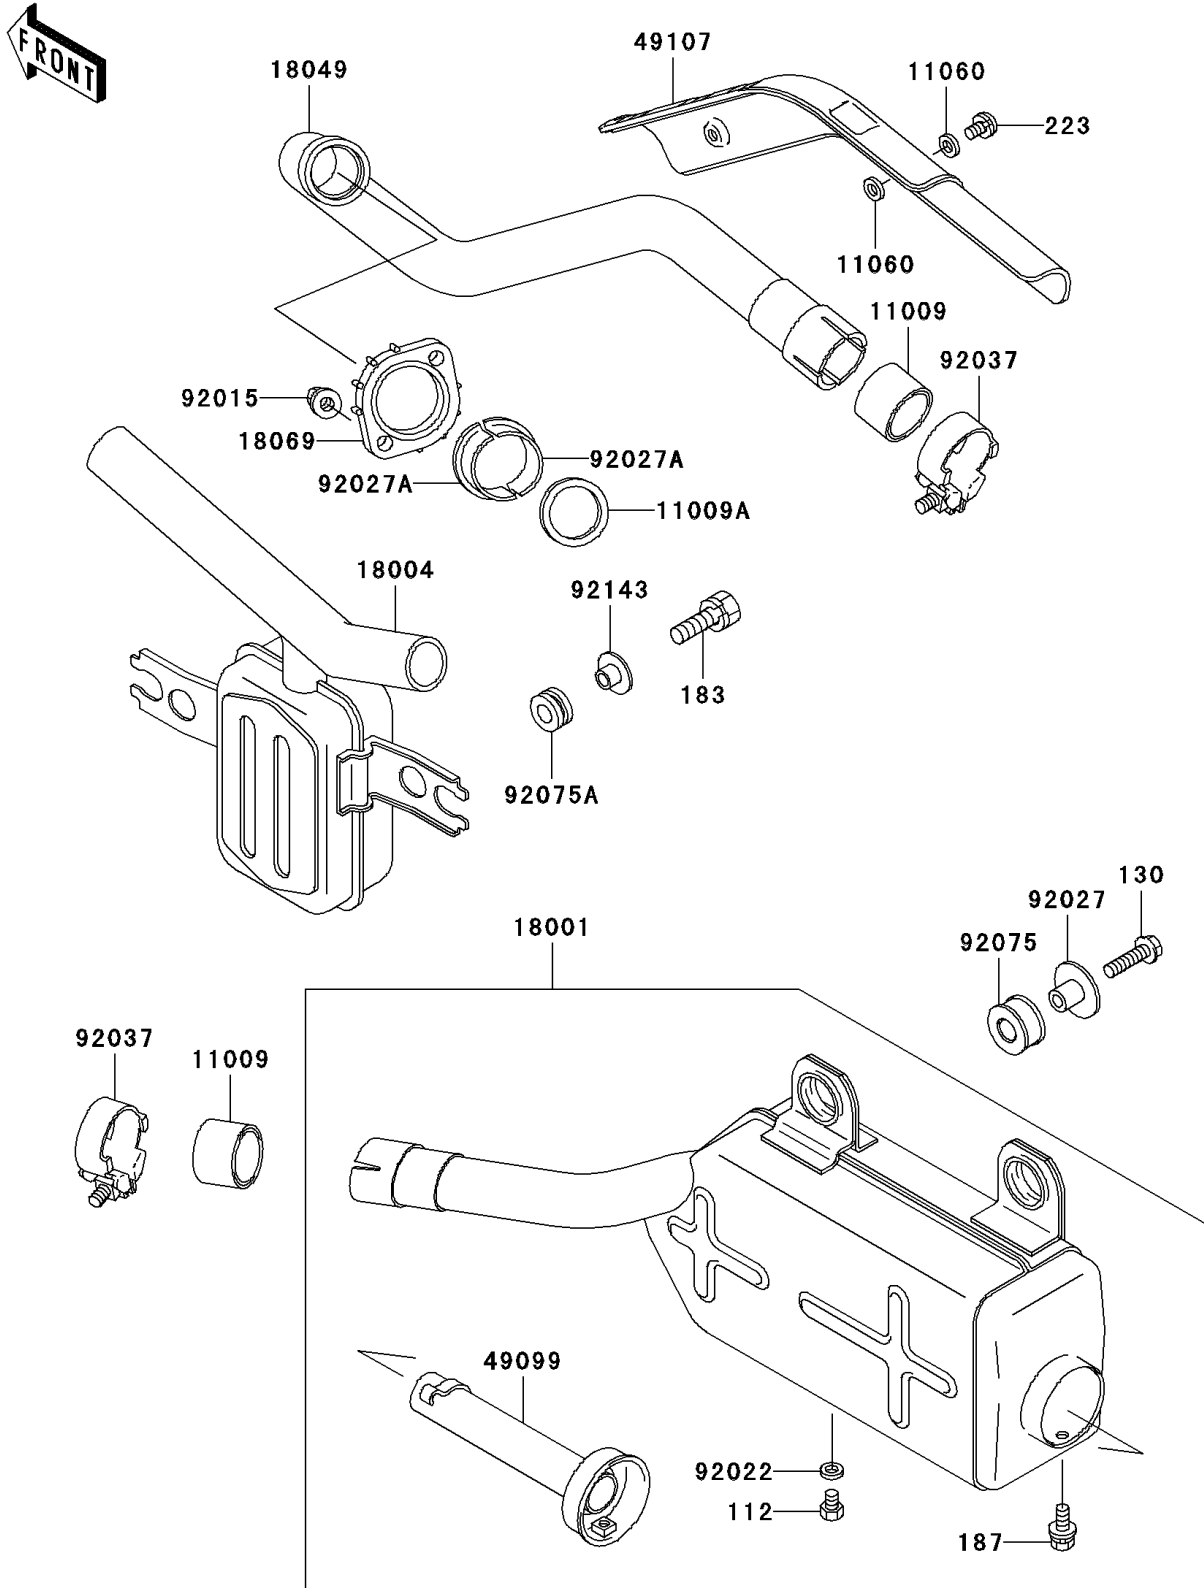

2003 Bayou 300 4X4 PARTS DIAGRAM

Muffler(s)

E1140

2003 Bayou 300 4X4 PARTS LIST

Muffler(s)

ITEM NAME	PART NUMBER	QUANTITY
BOLT-UPSET (Ref # 112)	112B0608	1
BOLT-FLANGED,8X30 (Ref # 130)	130J0830	2
BOLT-UPSET-WS-SMALL (Ref # 183)	183J0822	2
BOLT-UPSET-WSP (Ref # 187)	187B0612	1
SCREW-PAN-WS-CROS (Ref # 223)	223C0610	2
GASKET,EXHAUST PIPE CONNECTING (Ref # 11009)	11009-1718	2
GASKET,EXHAUST PIPE HOLDER (Ref # 11009A)	11009-1866	1
GASKET,6.2X11.5X1.5 (Ref # 11060)	11060-1109	4
MUFFLER (Ref # 18001)	18001-1700	1
CHAMBER-PREMUFLER (Ref # 18004)	18004-1061	1
PIPE-EXHAUST (Ref # 18049)	18049-1433	1
HOLDER-EXHAUST PIPE (Ref # 18069)	18069-1014	1
BAFFLE-PIPE MUFLER (Ref # 49099)	49099-1249	1
COVER-EXHAUST PIPE (Ref # 49107)	49107-1125	1
NUT,8MM (Ref # 92015)	92015-1402	2
WASHER,6.2X11X1 (Ref # 92022)	92022-304	1
COLLAR,MUFLER (Ref # 92027)	92027-1981	2
COLLAR,EXHAUST PIPE (Ref # 92027A)	92027-264	2
CLAMP (Ref # 92037)	92037-1956	2
DAMPER,MUFLER (Ref # 92075)	92075-1809	2
DAMPER (Ref # 92075A)	92075-1898	2
COLLAR,MUFLER FITTING (Ref # 92143)	92143-1069	2